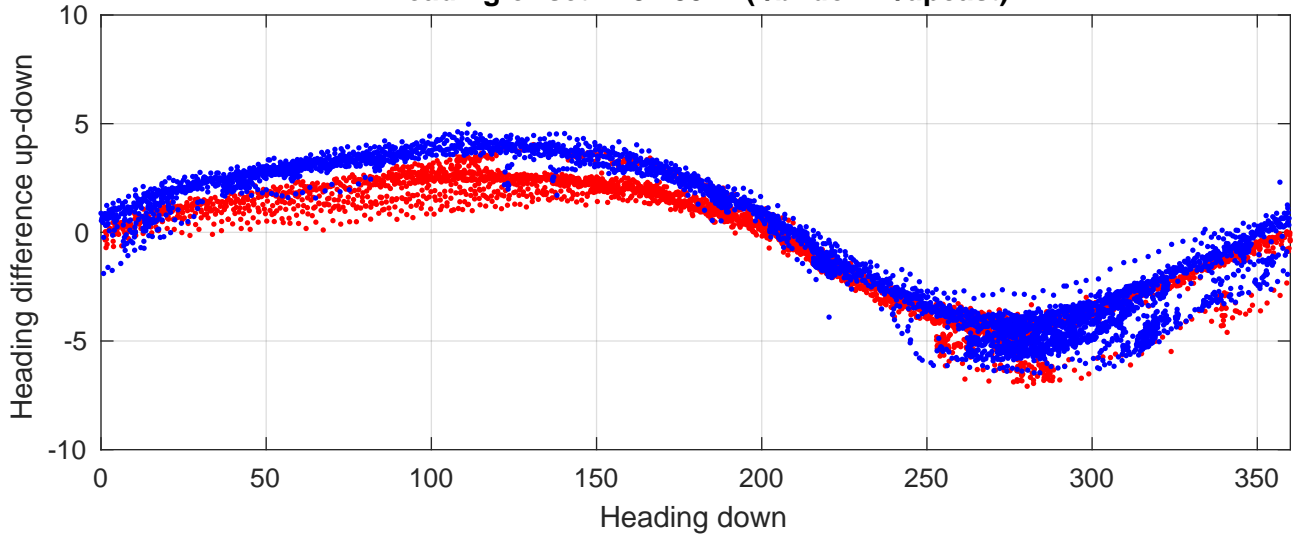

# P2E station #17902 (V8) Figure 6

Heading offset : 137.8572 (r/b: down-/upcast)

Pitch offset : -0.1224

Roll offset : -0.60836