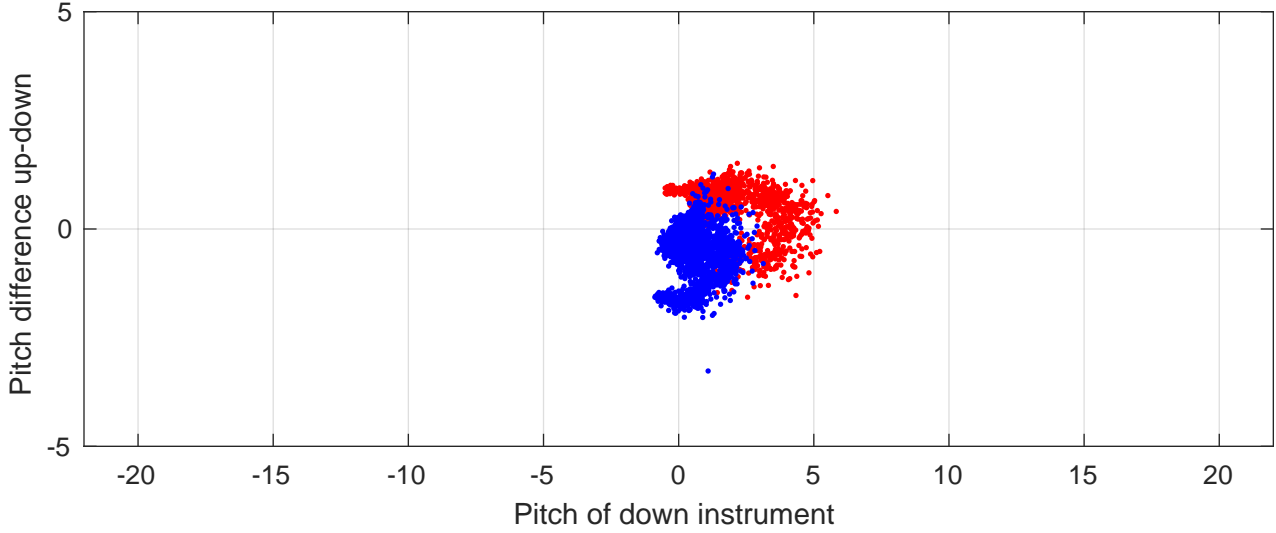

# P2E station #17902 (V8) Figure 6

Heading offset : 137.8572 (r/b: down-/upcast)

Pitch offset : -0.1224

Roll offset : -0.60836