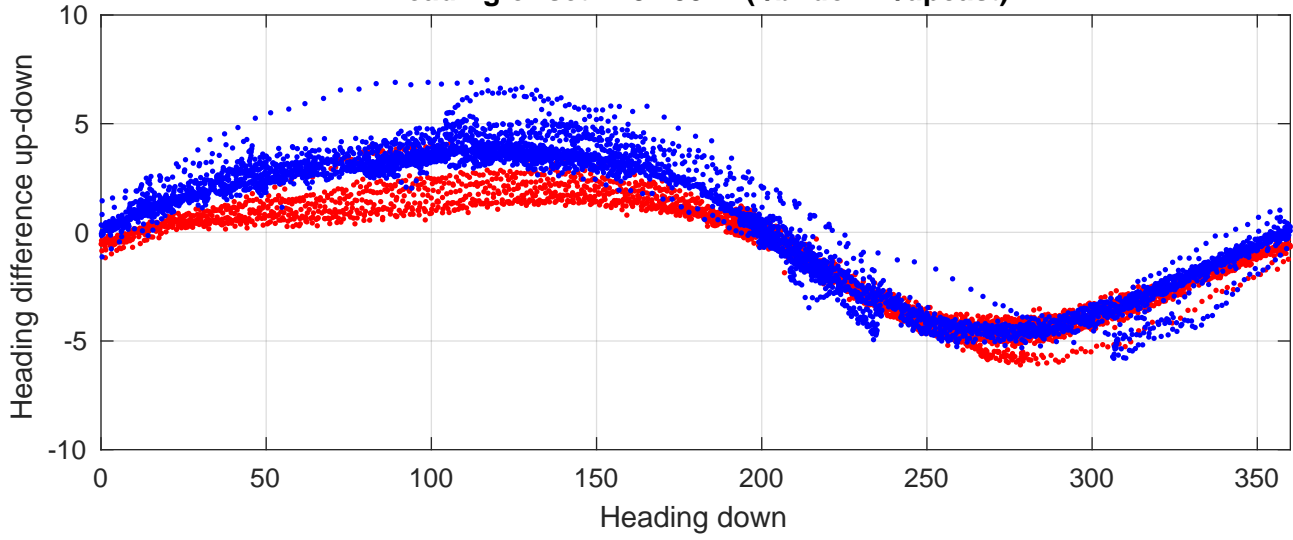

P2E station #18001 (V8) Figure 6

Heading offset : 137.5912 (r/b: down-/upcast)

Pitch offset : -0.39386

Roll offset : -0.41695