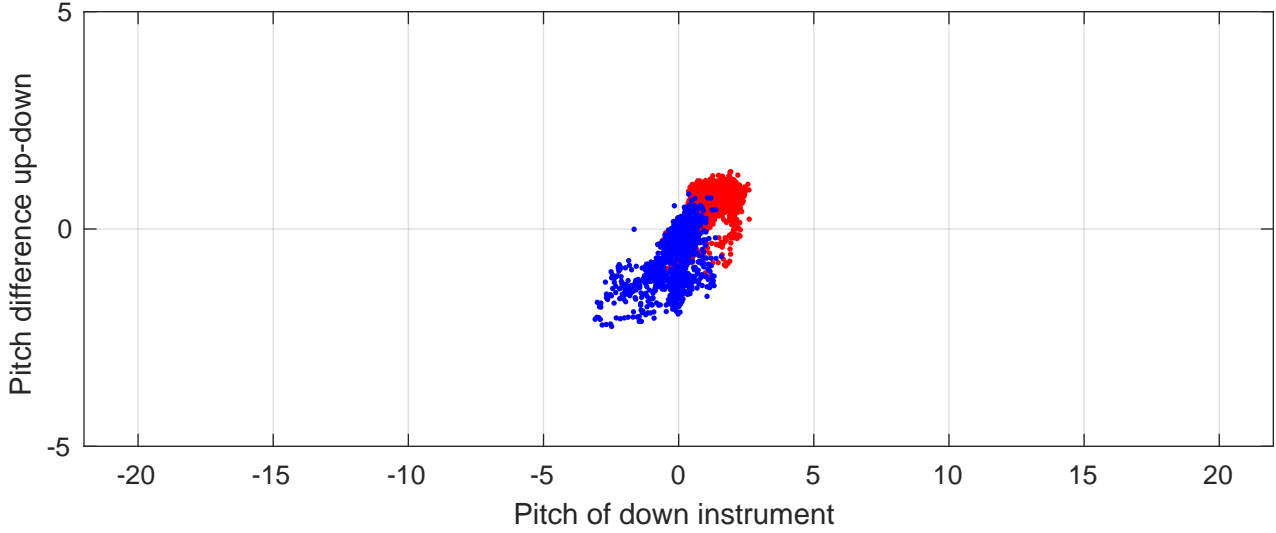

P2E station #18001 (V8) Figure 6

Heading offset : 137.5912 (r/b: down-/upcast)

Pitch offset : -0.39386

Roll offset : -0.41695