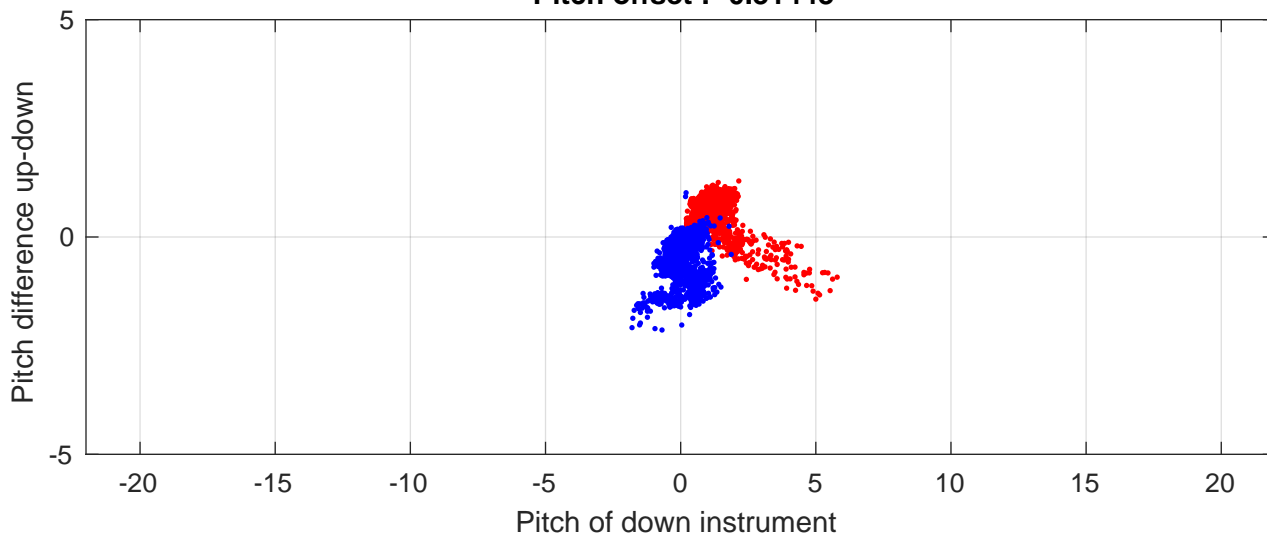

# P2E station #18101 (V8) Figure 6

Heading offset : 137.78 (r/b: down-upcast)

Pitch offset : -0.31443

Roll offset : -0.56563