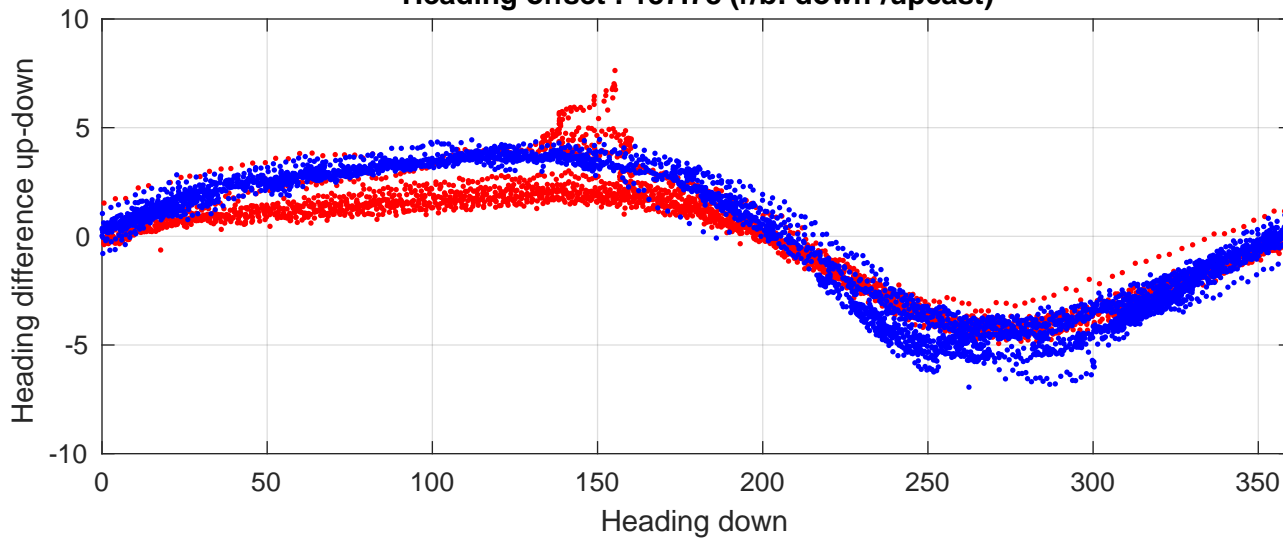

# P2E station #18101 (V8) Figure 6

Heading offset : 137.78 (r/b: down-upcast)

Pitch offset : -0.31443

Roll offset : -0.56563