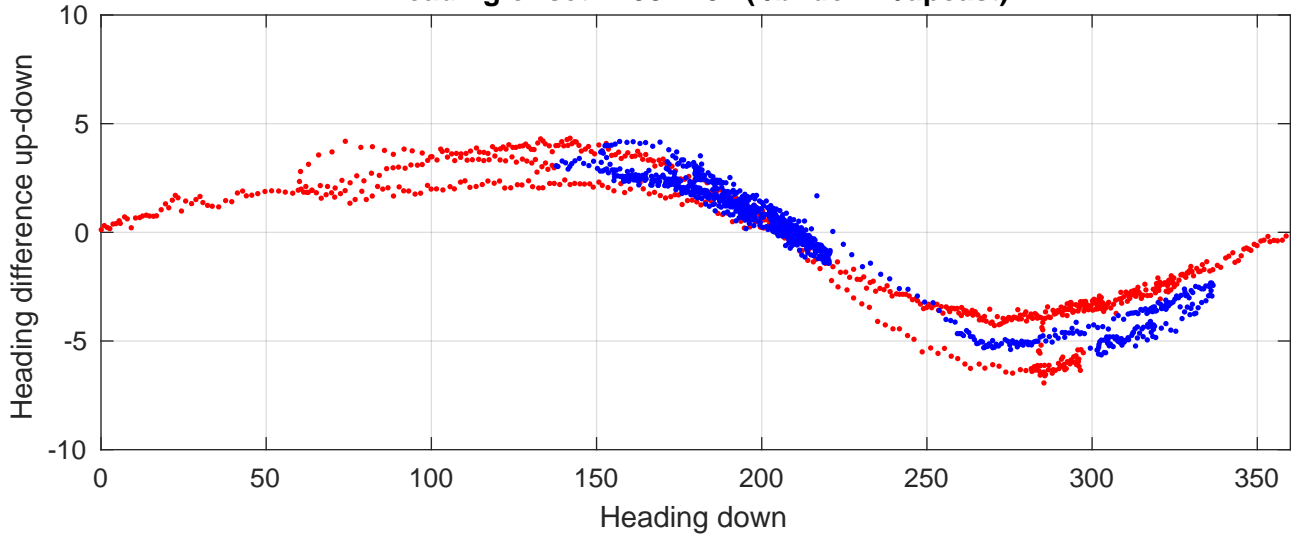

P2E station #18201 (V8) Figure 6

Heading offset : 138.2101 (r/b: down-/upcast)

Pitch offset : -0.0077639

Roll offset : -0.69428