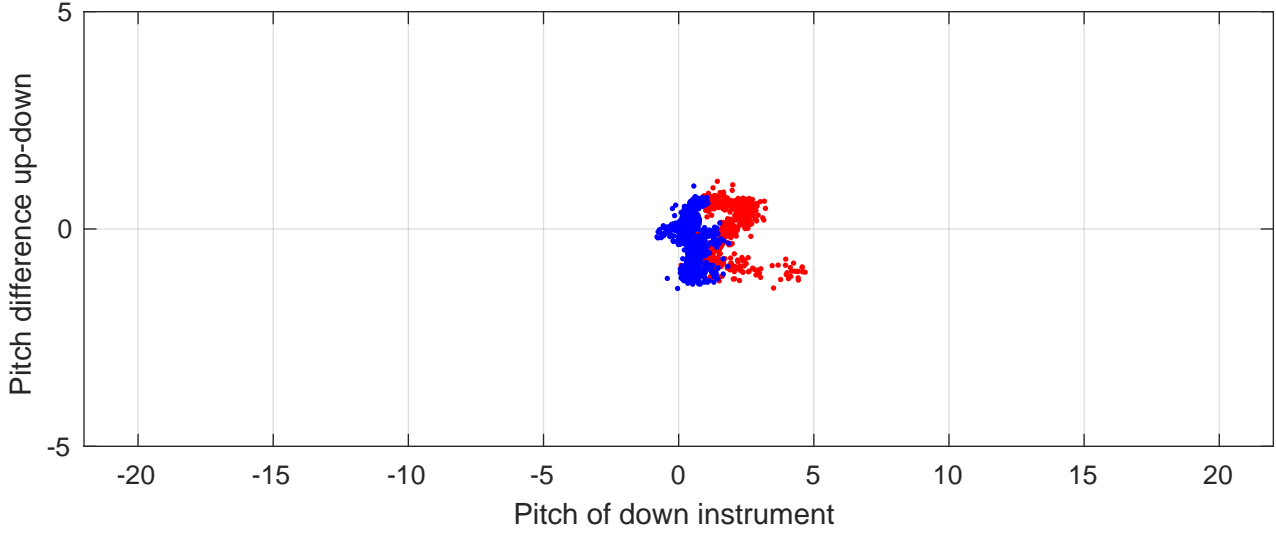

P2E station #18201 (V8) Figure 6

Heading offset : 138.2101 (r/b: down-/upcast)

Pitch offset : -0.0077639

Roll offset : -0.69428