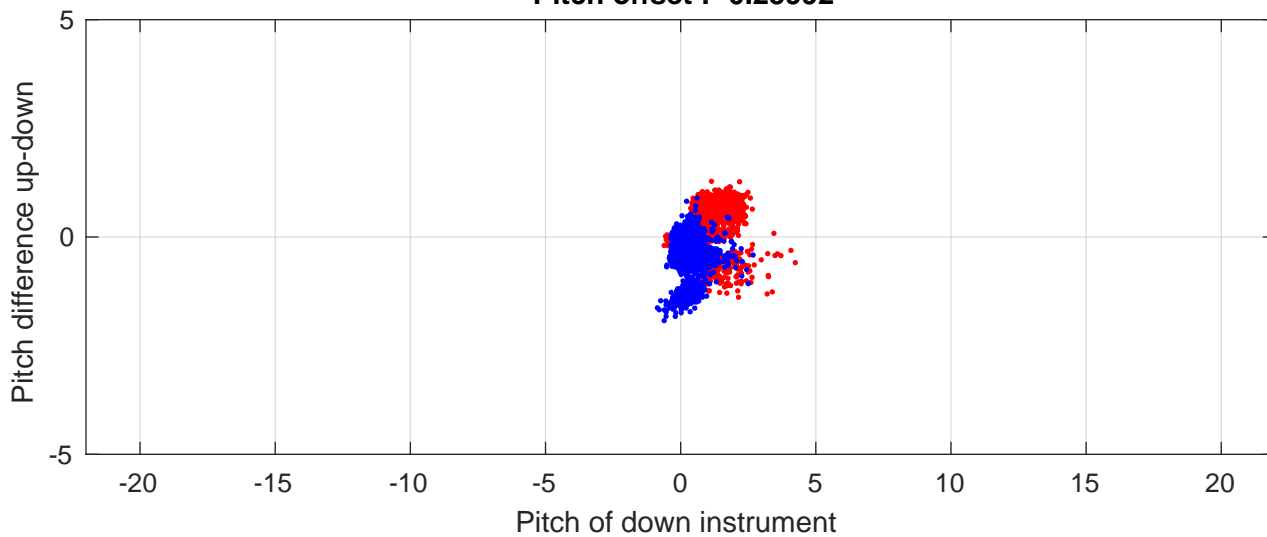

# P2E station #18202 (V8) Figure 6

Heading offset : 137.7465 (r/b: down-/upcast)

Pitch offset : -0.25992

Roll offset : -0.4196