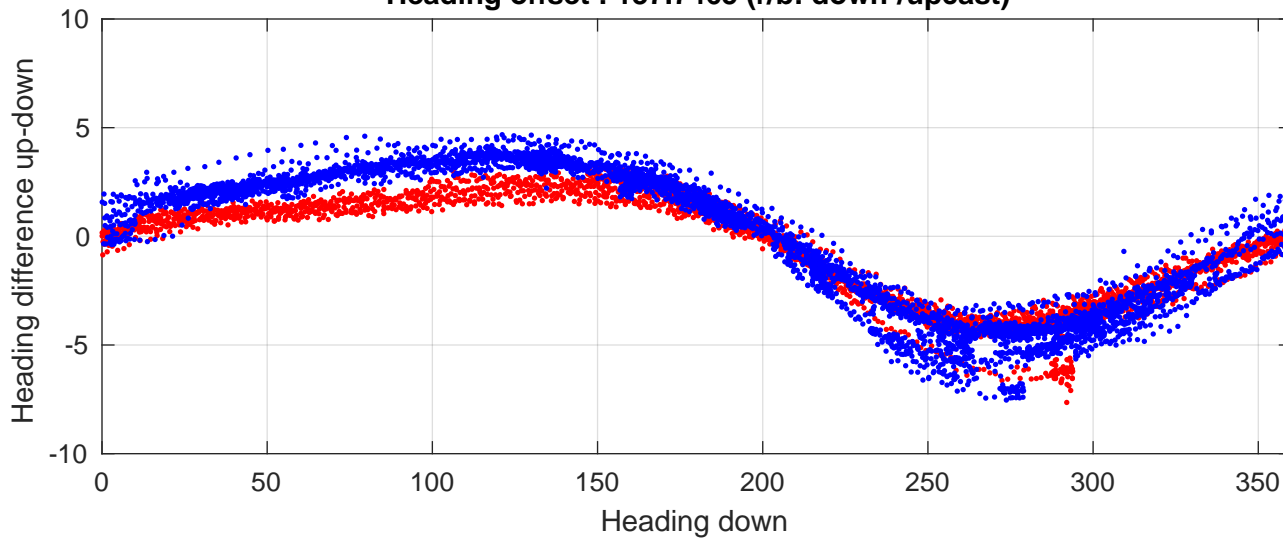

# P2E station #18202 (V8) Figure 6

Heading offset : 137.7465 (r/b: down-/upcast)

Pitch offset : -0.25992

Roll offset : -0.4196