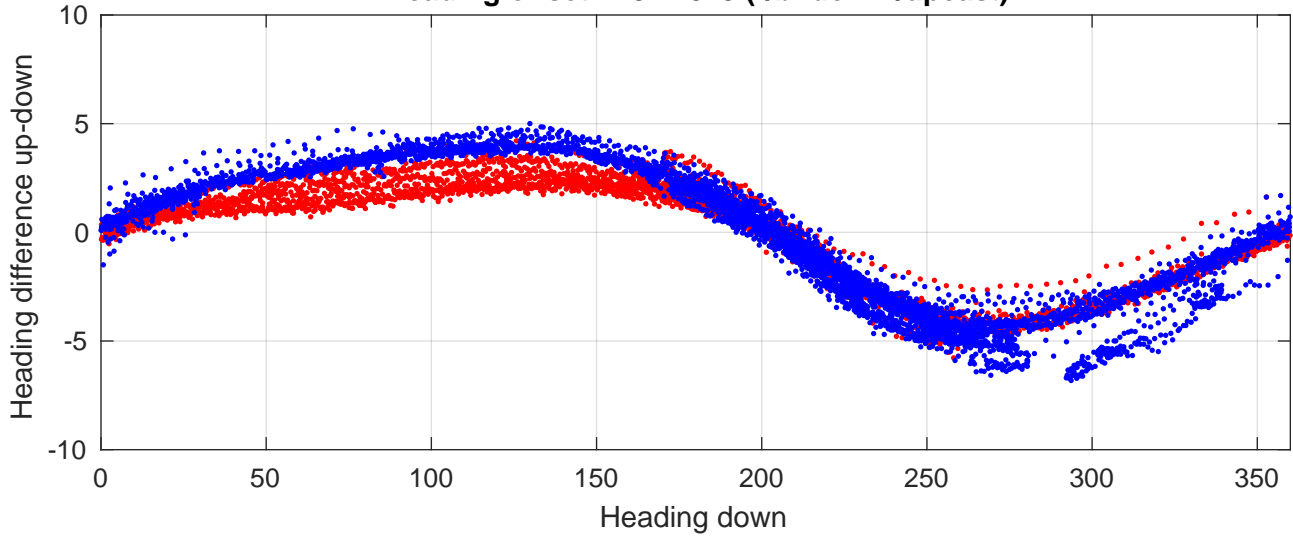

P2E station #18302 (V8) Figure 6

Heading offset : 137.7529 (r/b: down-/upcast)

Pitch offset : -0.23498

Roll offset : -0.5831