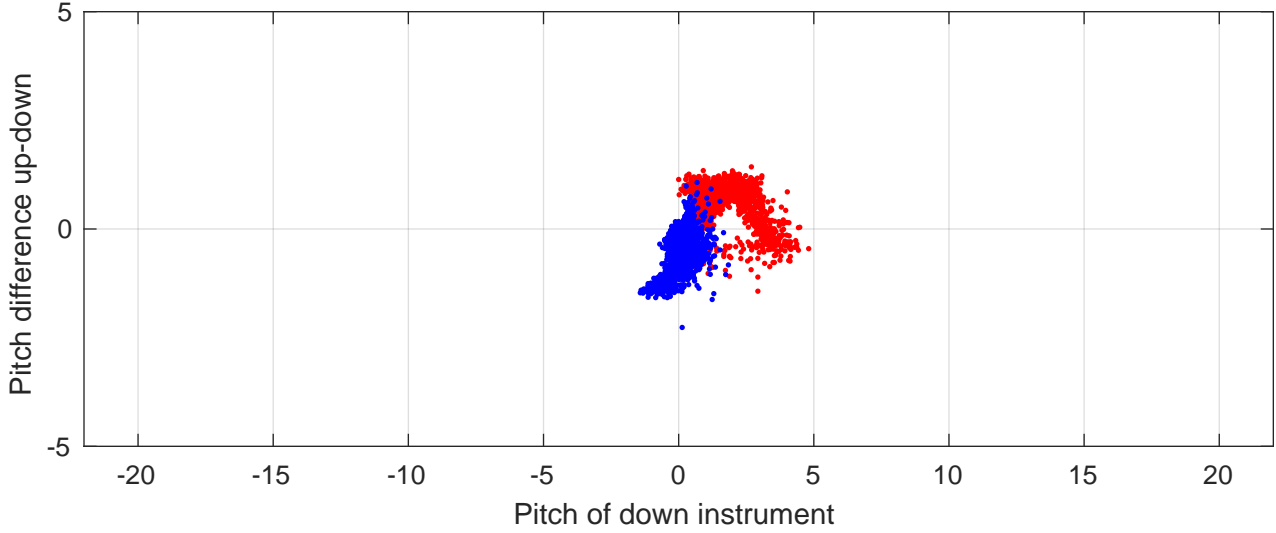

P2E station #18302 (V8) Figure 6

Heading offset : 137.7529 (r/b: down-/upcast)

Pitch offset : -0.23498

Roll offset : -0.5831