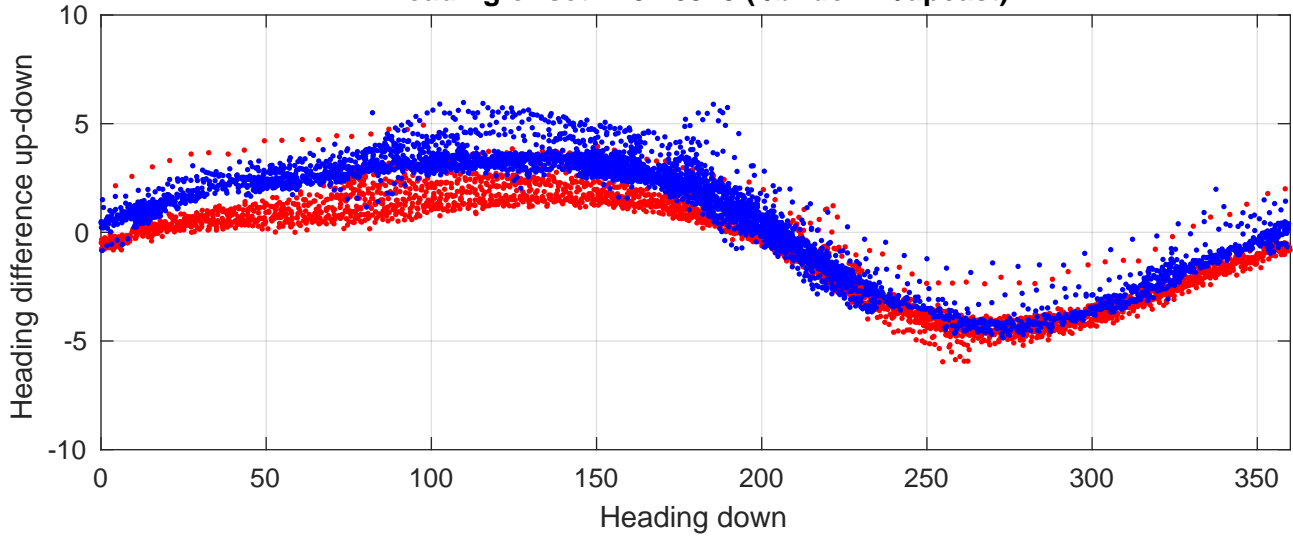

P2E station #18401 (V8) Figure 6

Heading offset : 137.6928 (r/b: down-/upcast)

Pitch offset : -0.17908

Roll offset : -0.58962