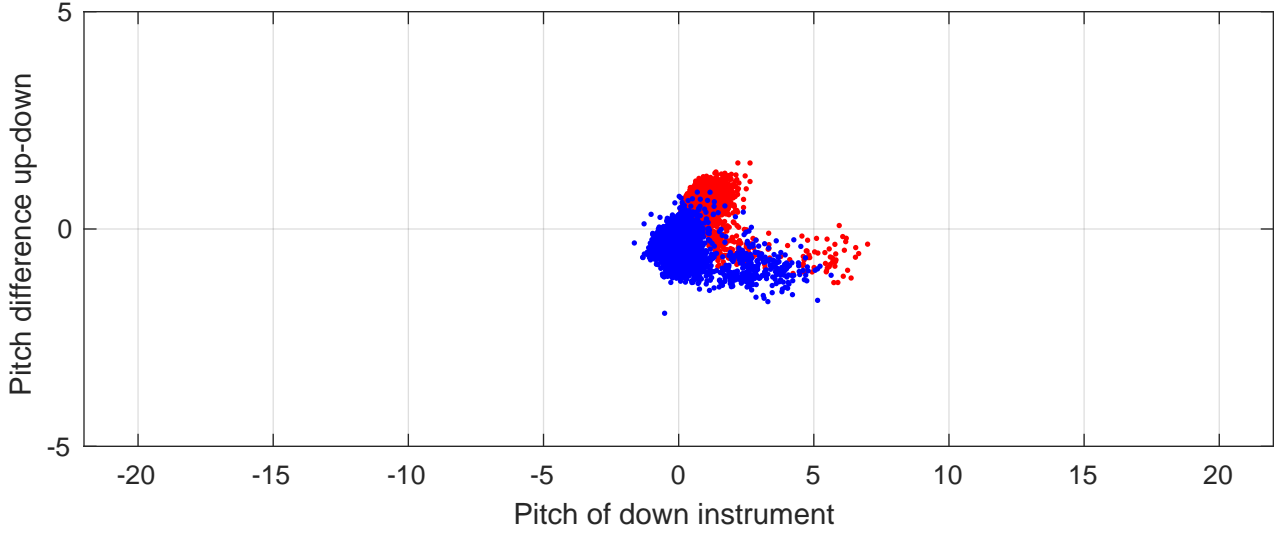

P2E station #18401 (V8) Figure 6

Heading offset : 137.6928 (r/b: down-/upcast)

Pitch offset : -0.17908

Roll offset : -0.58962