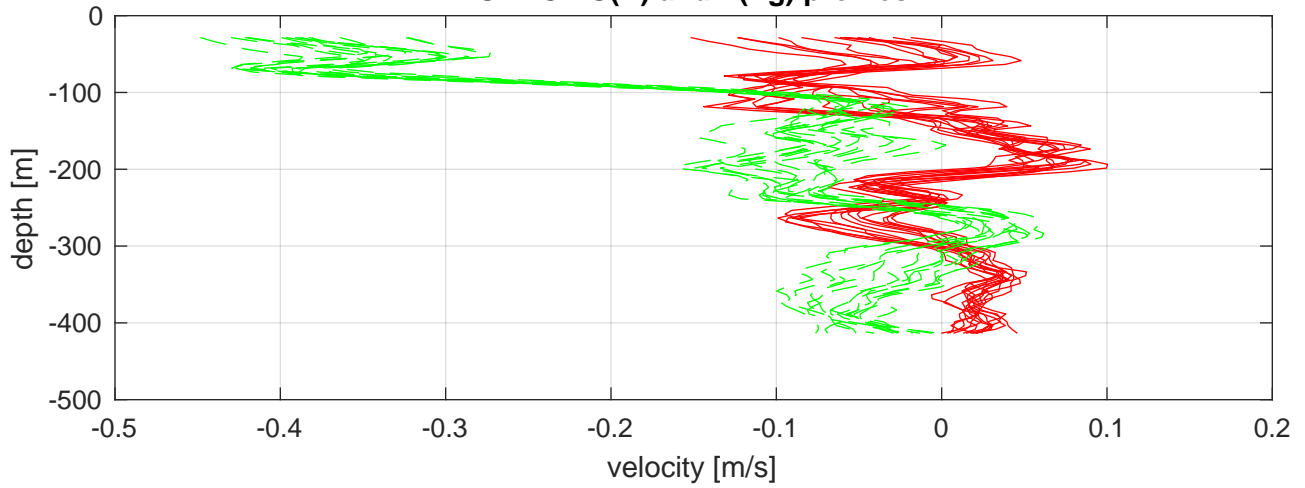

### P2E station #18401 (V8) SADCP U(-r) and V(-g) profiles

### ship nav (g.) start (bp) end (kp) SADCP (rp)