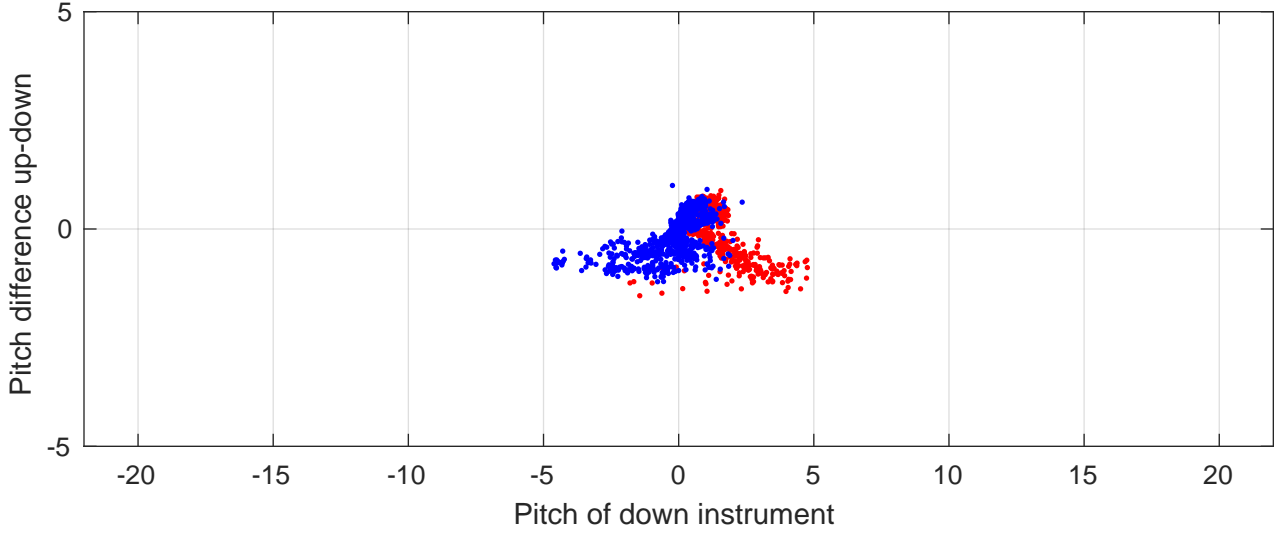

# P2E station #18501 (V8) Figure 6

Heading offset : 137.8128 (r/b: down-/upcast)

Pitch offset : 0.094189

Roll offset : -0.58382