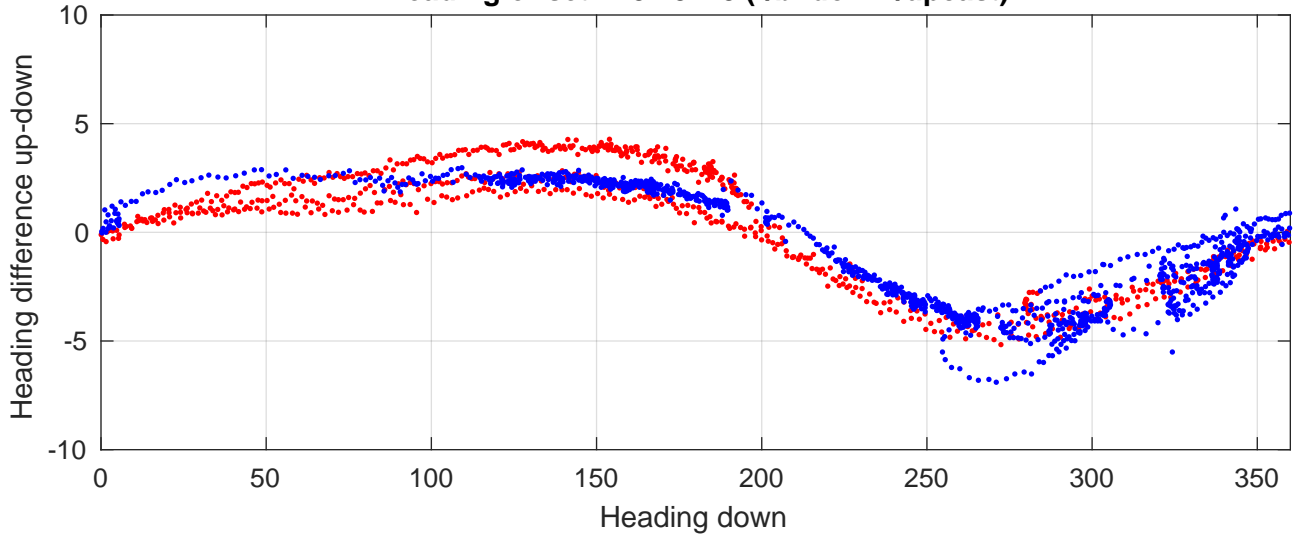

# P2E station #18501 (V8) Figure 6

Heading offset : 137.8128 (r/b: down-/upcast)

Pitch offset : 0.094189

Roll offset : -0.58382