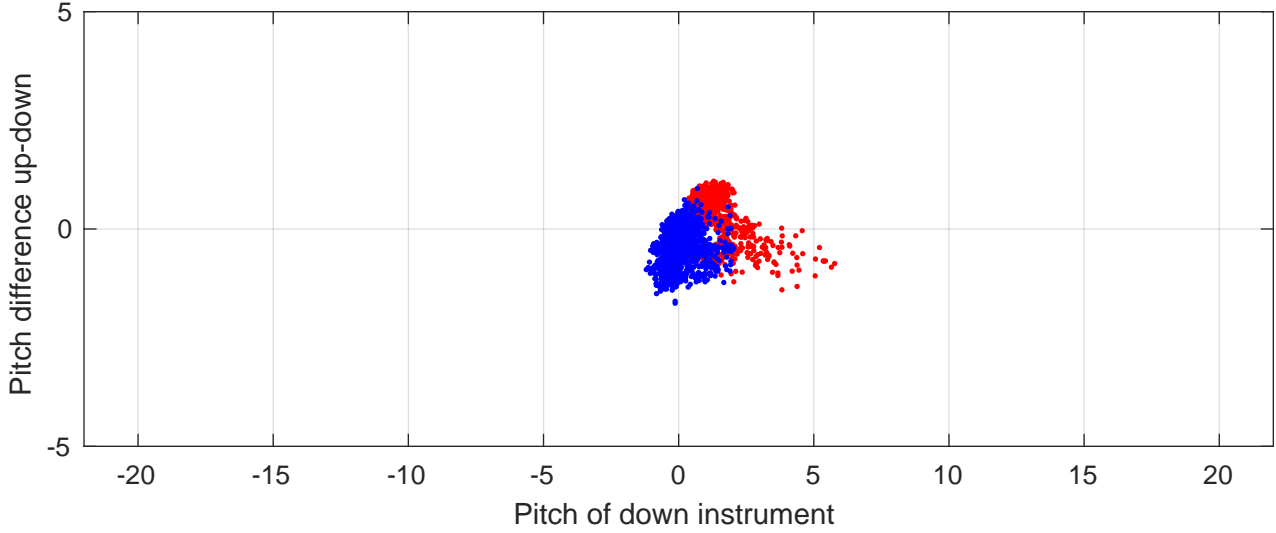

# P2E station #18502 (V8) Figure 6

Heading offset : 137.5278 (r/b: down-/upcast)

Pitch offset : -0.25347

Roll offset : -0.51287