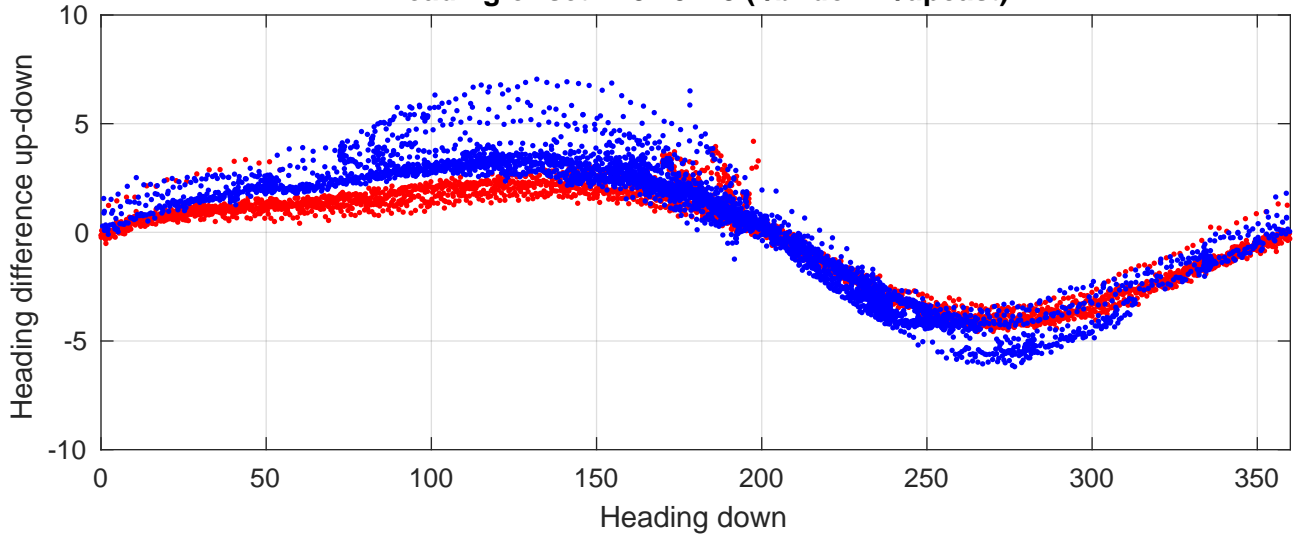

# P2E station #18502 (V8) Figure 6

Heading offset : 137.5278 (r/b: down-/upcast)

Pitch offset : -0.25347

Roll offset : -0.51287