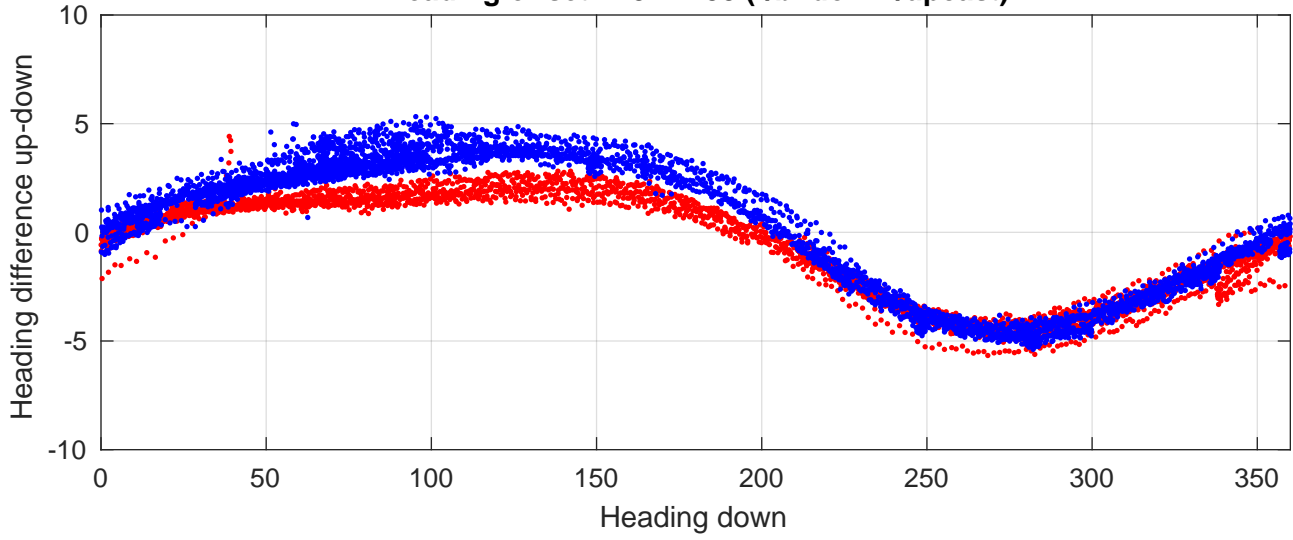

P2E station #18601 (V8) Figure 6

Heading offset : 137.4738 (r/b: down-/upcast)

Pitch offset : -0.27034

Roll offset : -0.49766