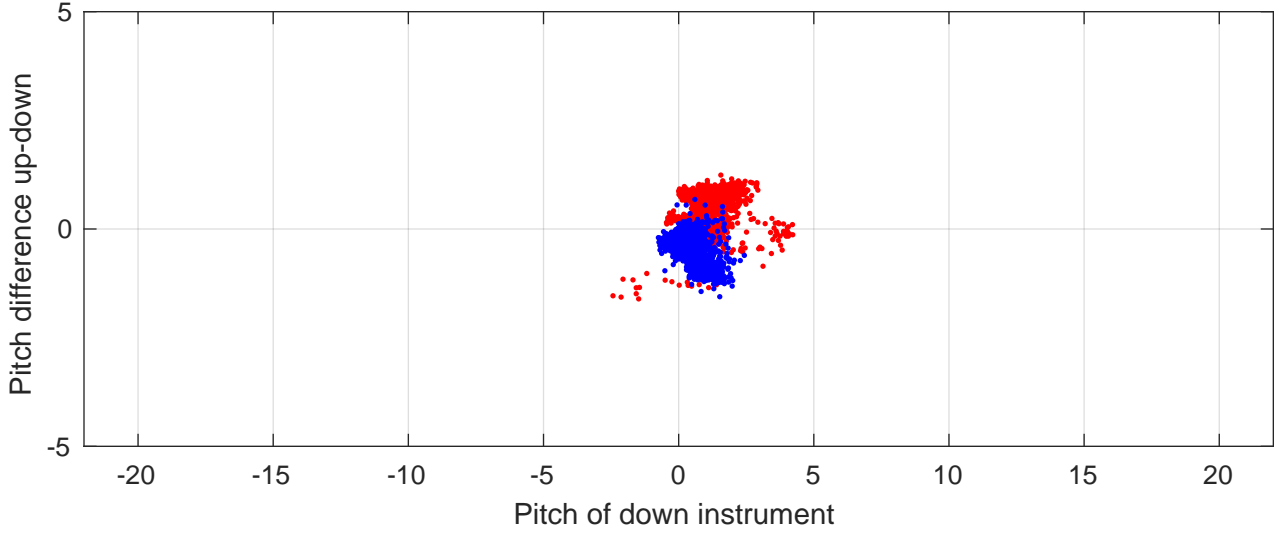

P2E station #18601 (V8) Figure 6

Heading offset : 137.4738 (r/b: down-/upcast)

Pitch offset : -0.27034

Roll offset : -0.49766