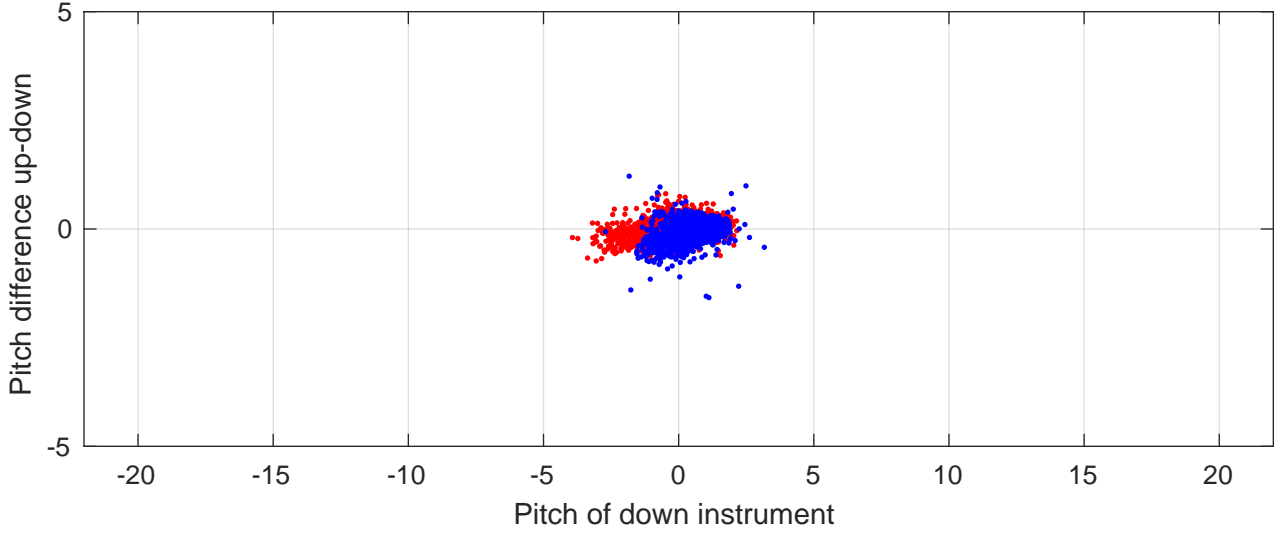

# P2E station #18602 (V8) Figure 6

Heading offset : 7.1422 (r/b: down/upcast)

Pitch offset : 1.6056

Roll offset : 0.89635