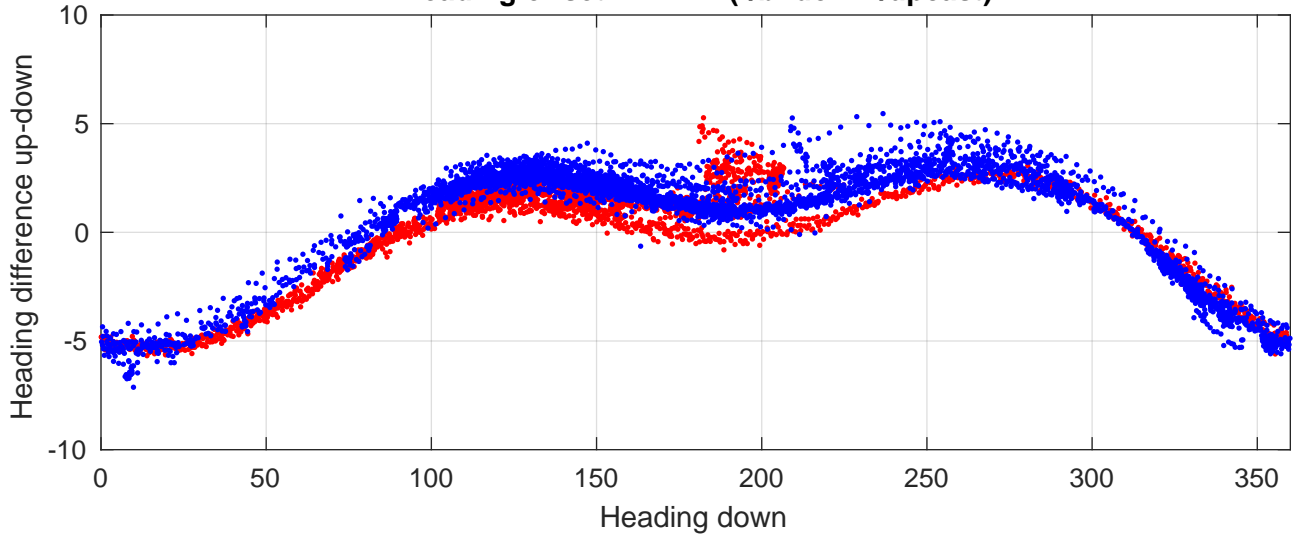

# P2E station #18602 (V8) Figure 6

Heading offset : 7.1422 (r/b: down/upcast)

Pitch offset : 1.6056

Roll offset : 0.89635