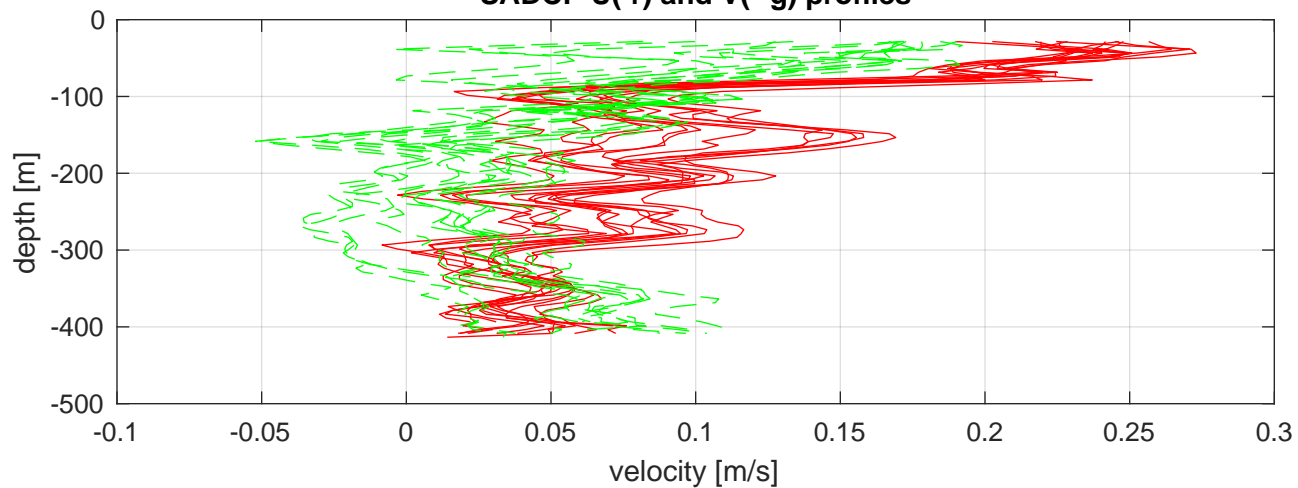

P2E station #18602 (V8) SADCP U(-r) and V(-g) profiles

ship nav (g.) start (bp) end (kp) SADCP (rp)