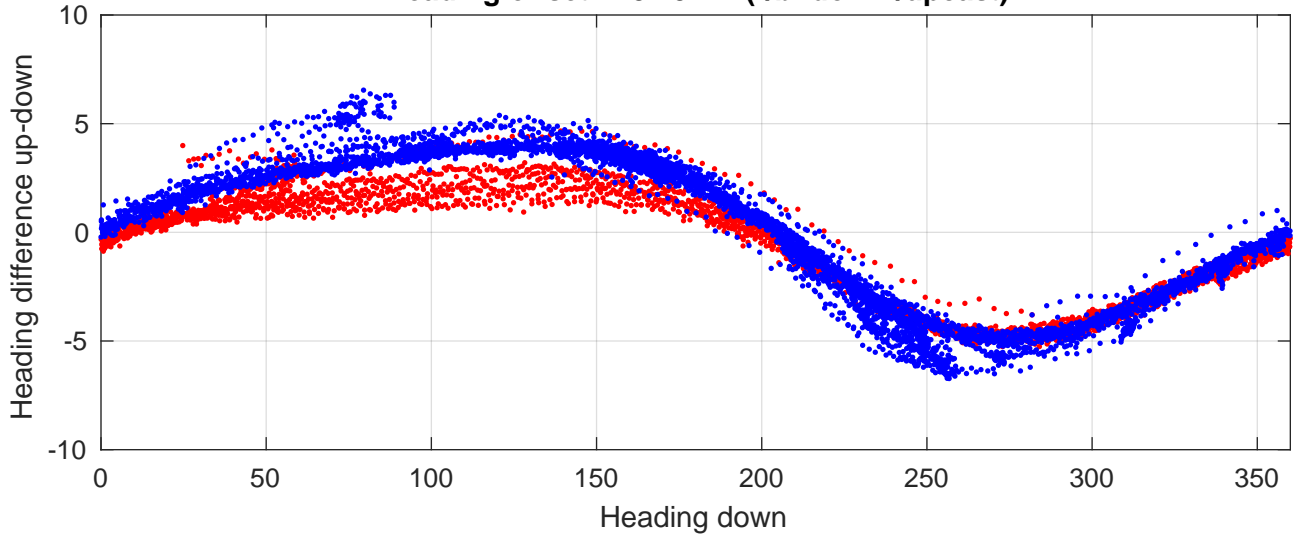

P2E station #18701 (V8) Figure 6

Heading offset : 137.5124 (r/b: down-/upcast)

Pitch offset : -0.238

Roll offset : -0.65812