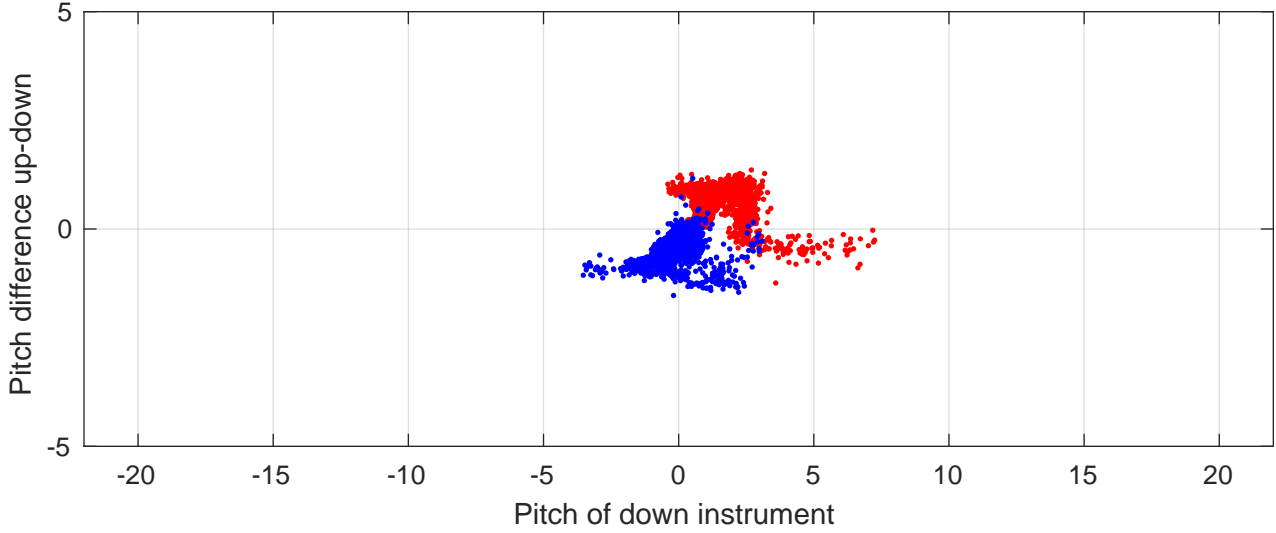

P2E station #18701 (V8) Figure 6

Heading offset : 137.5124 (r/b: down-/upcast)

Pitch offset : -0.238

Roll offset : -0.65812