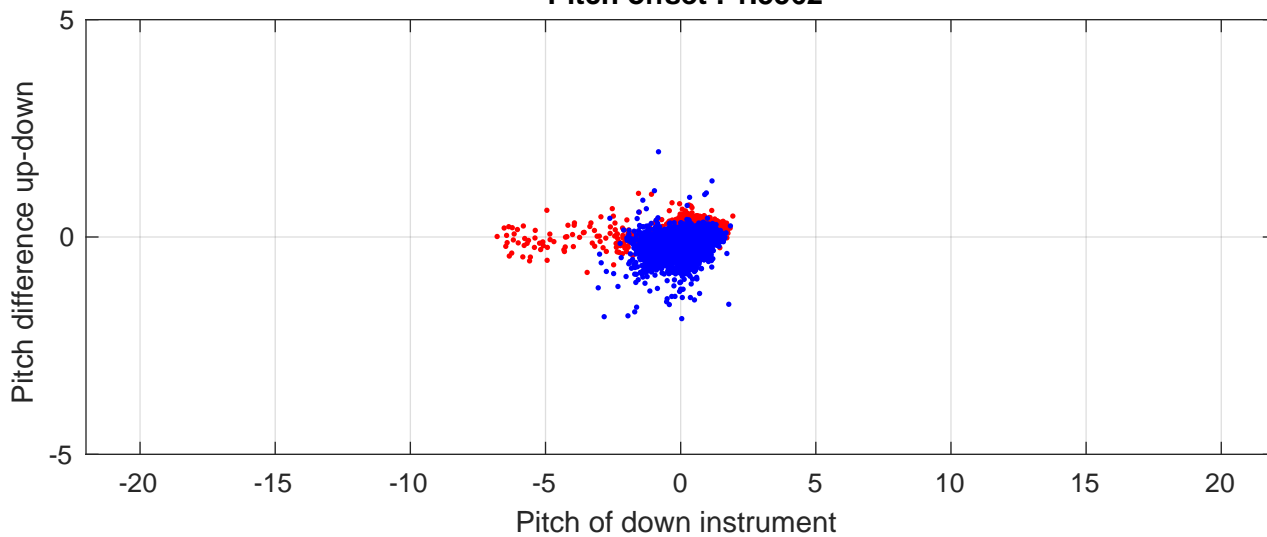

# P2E station #18702 (V8) Figure 6

Heading offset : 7.1259 (r/b: down/upcast)

Pitch offset : 1.5562

Roll offset : 1.0389