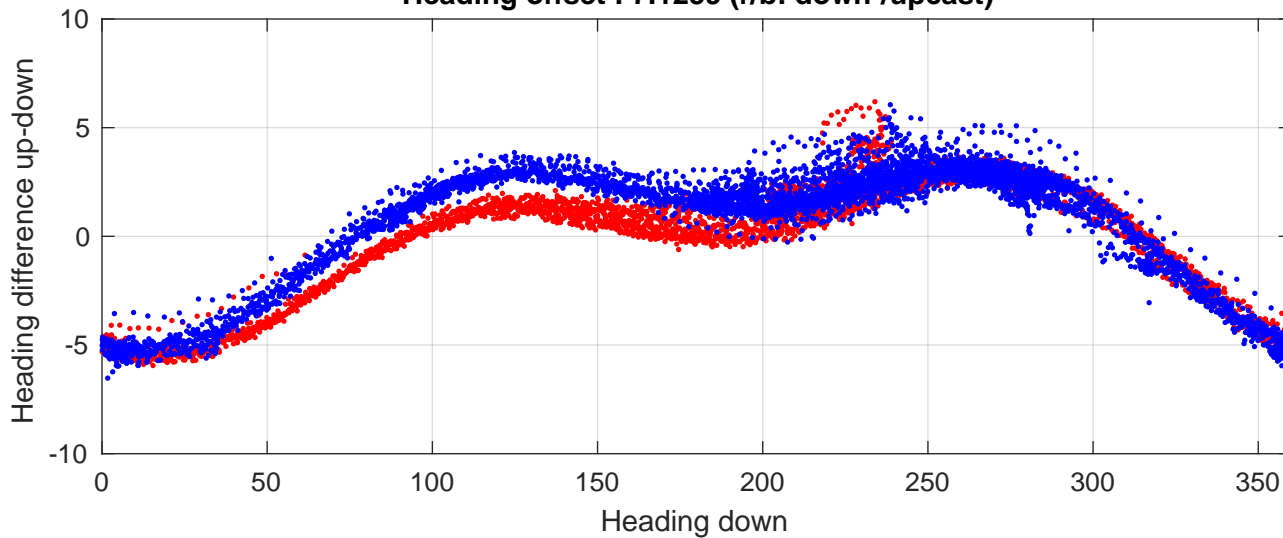

# P2E station #18702 (V8) Figure 6

Heading offset : 7.1259 (r/b: down/upcast)

Pitch offset : 1.5562

Roll offset : 1.0389