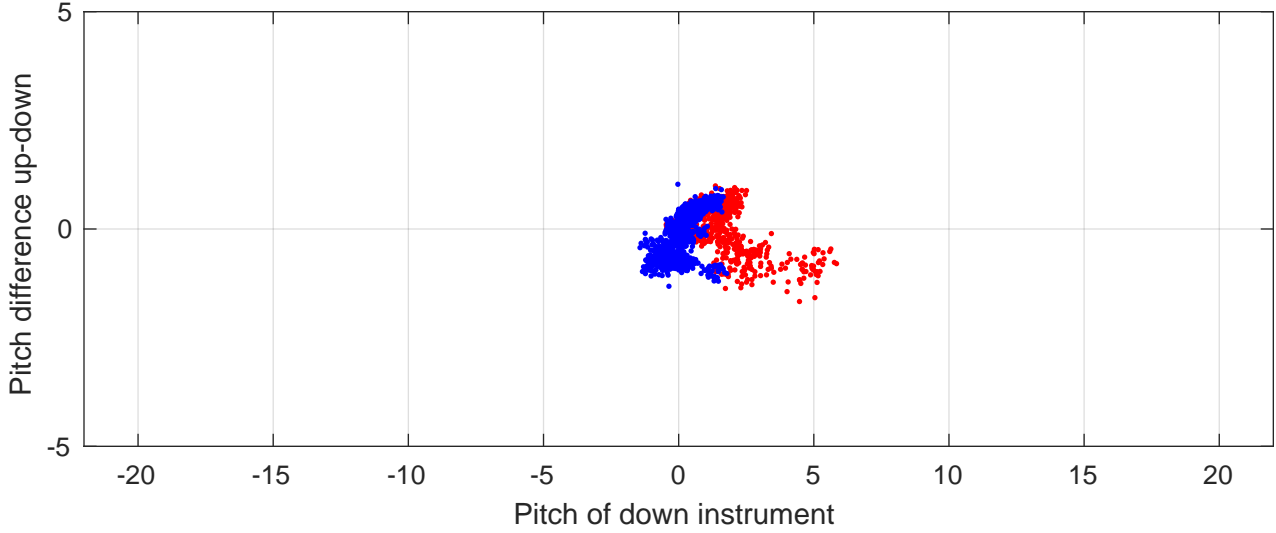

P2E station #18801 (V8) Figure 6

Heading offset : 137.4804 (r/b: down-/upcast)

Pitch offset : 0.032874

Roll offset : -0.59547