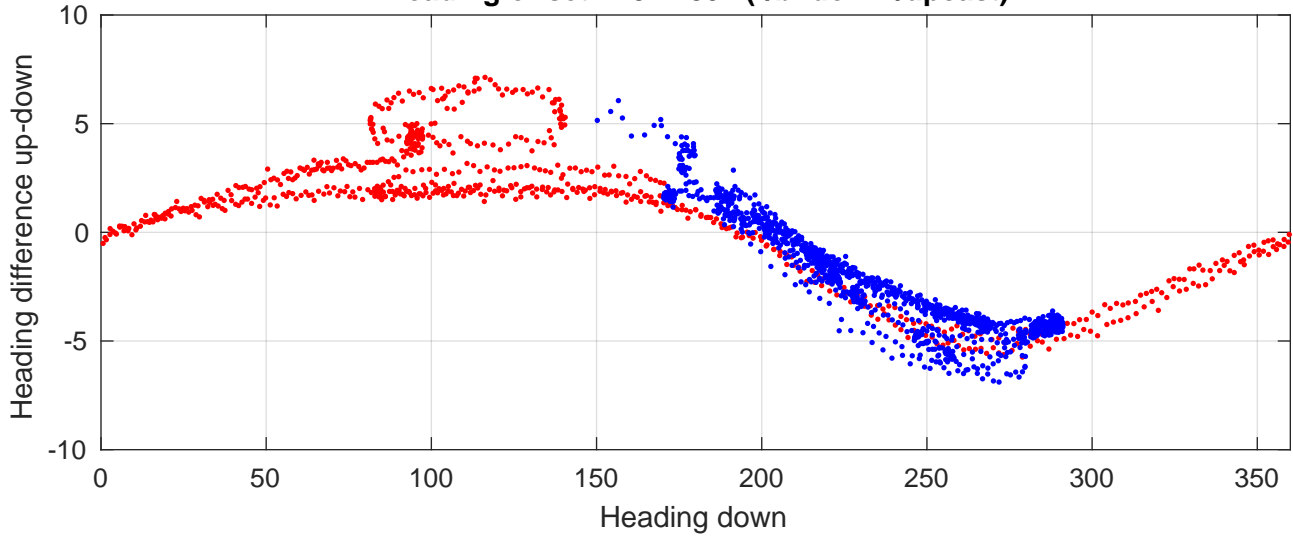

P2E station #18801 (V8) Figure 6

Heading offset : 137.4804 (r/b: down-/upcast)

Pitch offset : 0.032874

Roll offset : -0.59547