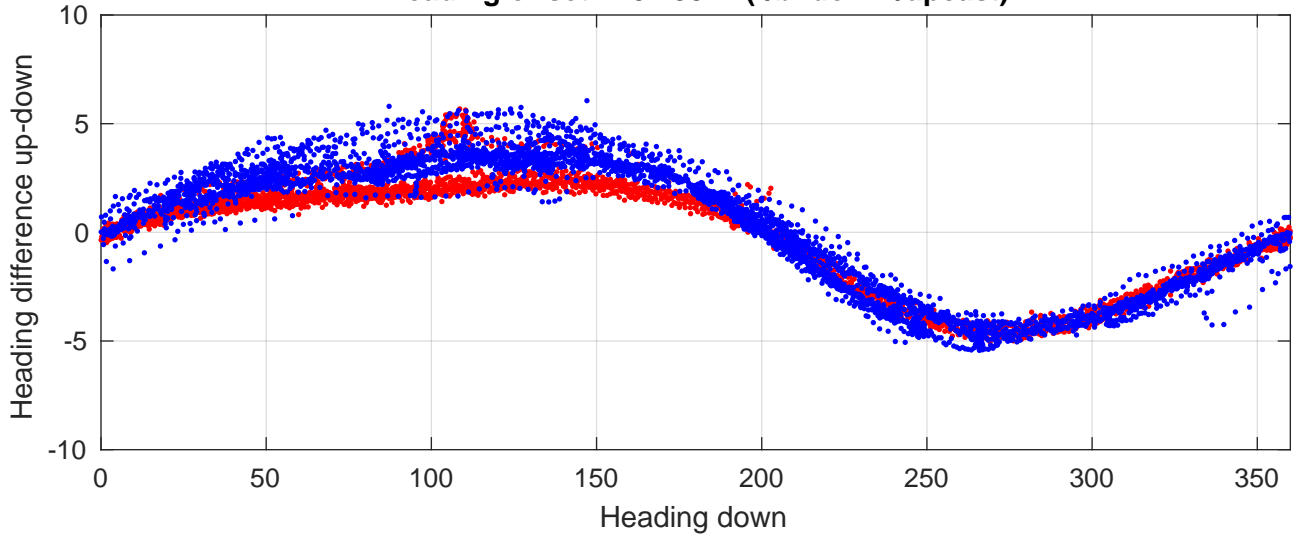

P2E station #18802 (V8) Figure 6

Heading offset : 137.5877 (r/b: down-/upcast)

Pitch offset : -0.20251

Roll offset : -0.57955