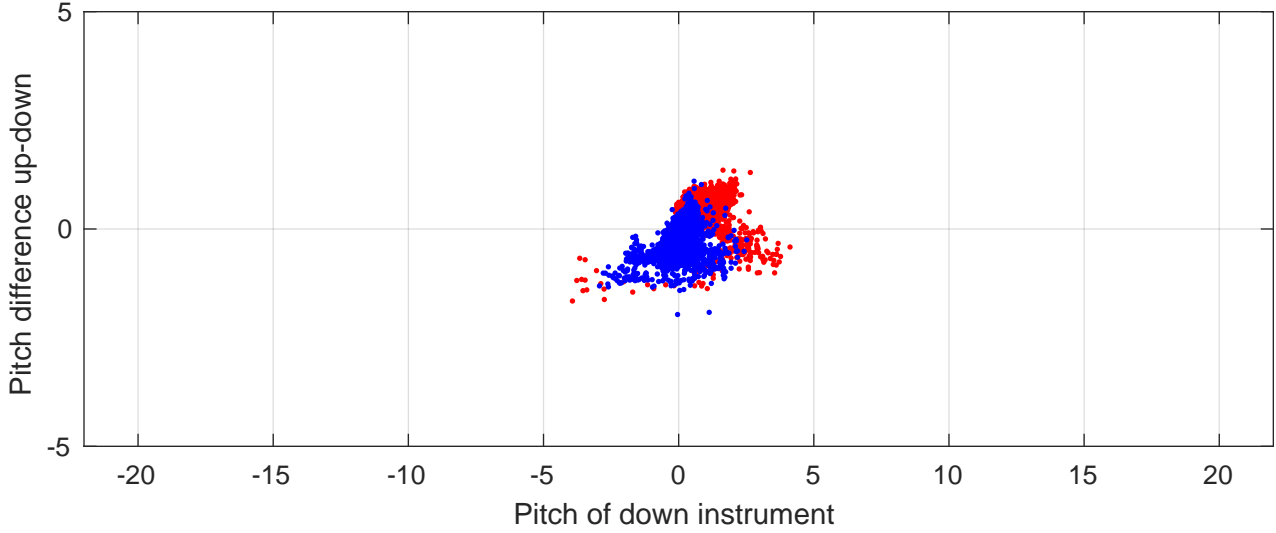

P2E station #18802 (V8) Figure 6

Heading offset : 137.5877 (r/b: down-/upcast)

Pitch offset : -0.20251

Roll offset : -0.57955