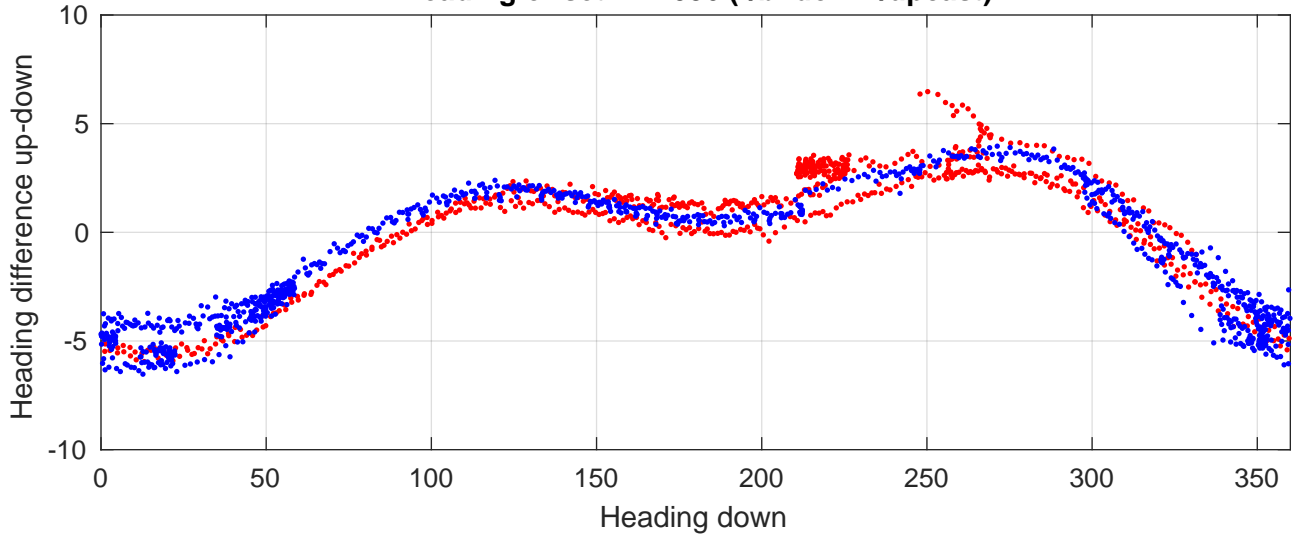

P2E station #18803 (V8) Figure 6

Heading offset : 7.2036 (r/b: down-/upcast)

Pitch offset : 1.5376

Roll offset : 1.2014