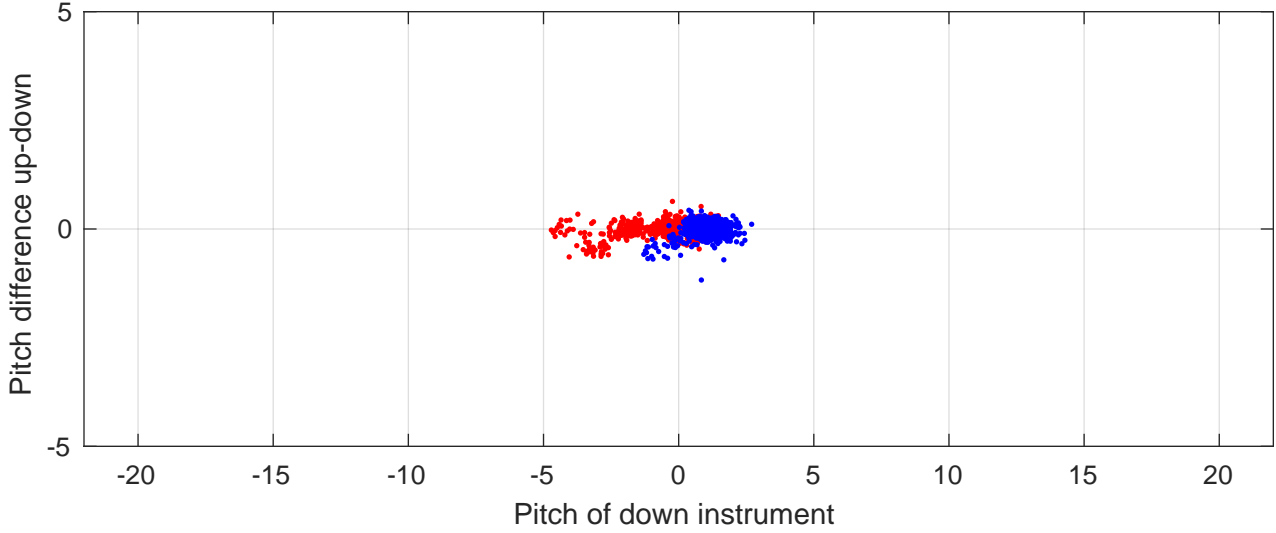

P2E station #18803 (V8) Figure 6

Heading offset : 7.2036 (r/b: down-/upcast)

Pitch offset : 1.5376

Roll offset : 1.2014