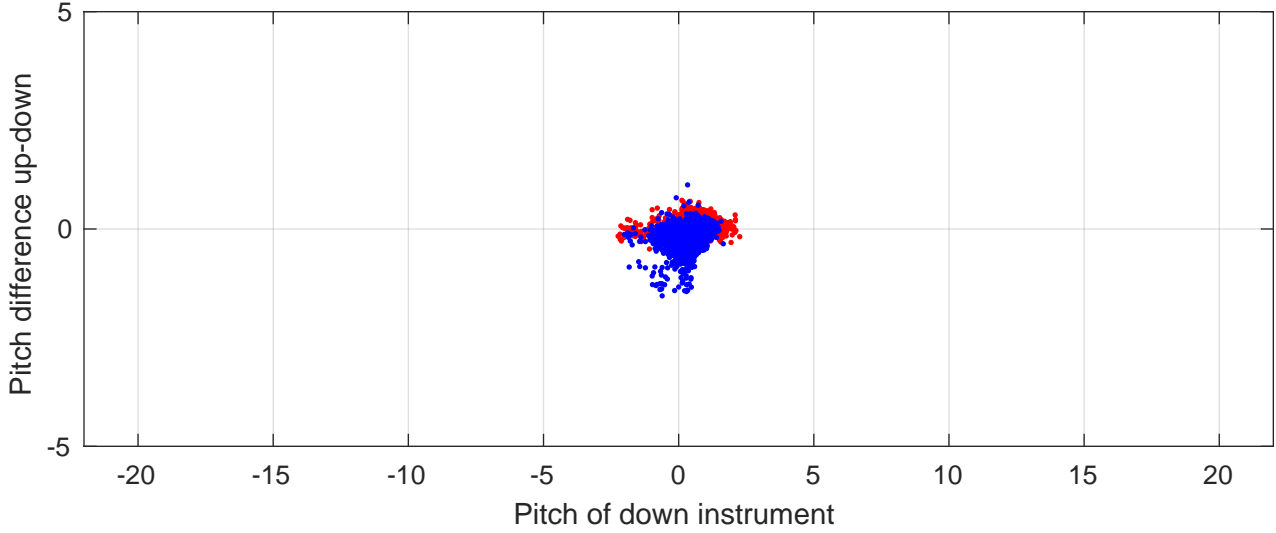

P2E station #18804 (V8) Figure 6

Heading offset : 7.1453 (r/b: down/upcast)

Pitch offset : 1.5846

Roll offset : 0.99381