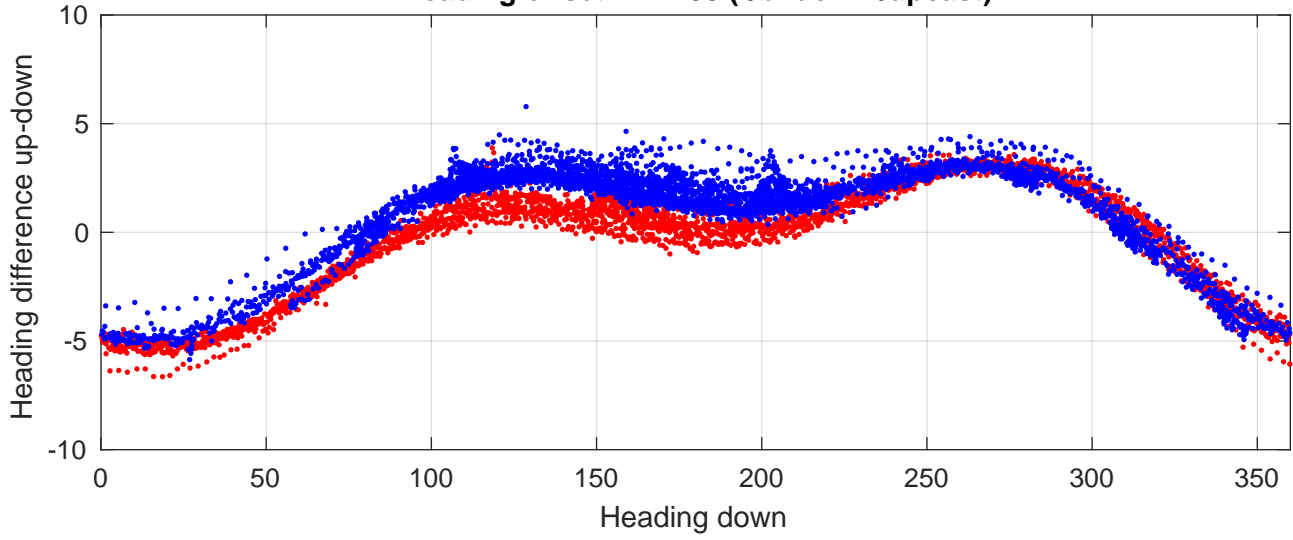

P2E station #18804 (V8) Figure 6

Heading offset : 7.1453 (r/b: down/upcast)

Pitch offset : 1.5846

Roll offset : 0.99381