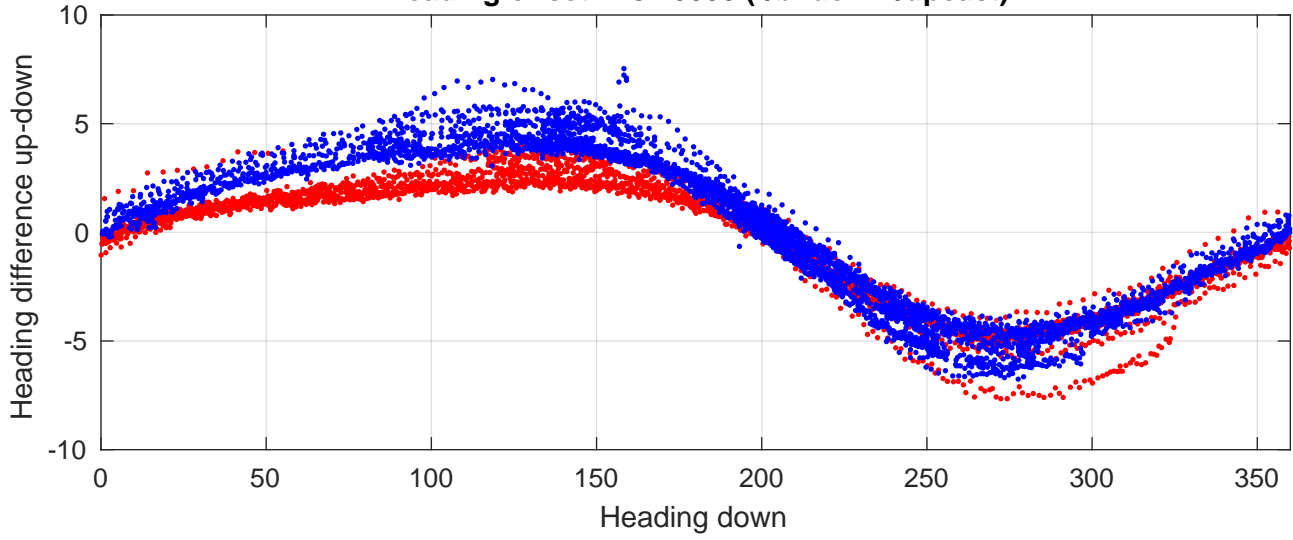

P2E station #18901 (V8) Figure 6

Heading offset : 137.5538 (r/b: down-/upcast)

Pitch offset : -0.38294

Roll offset : -0.48204