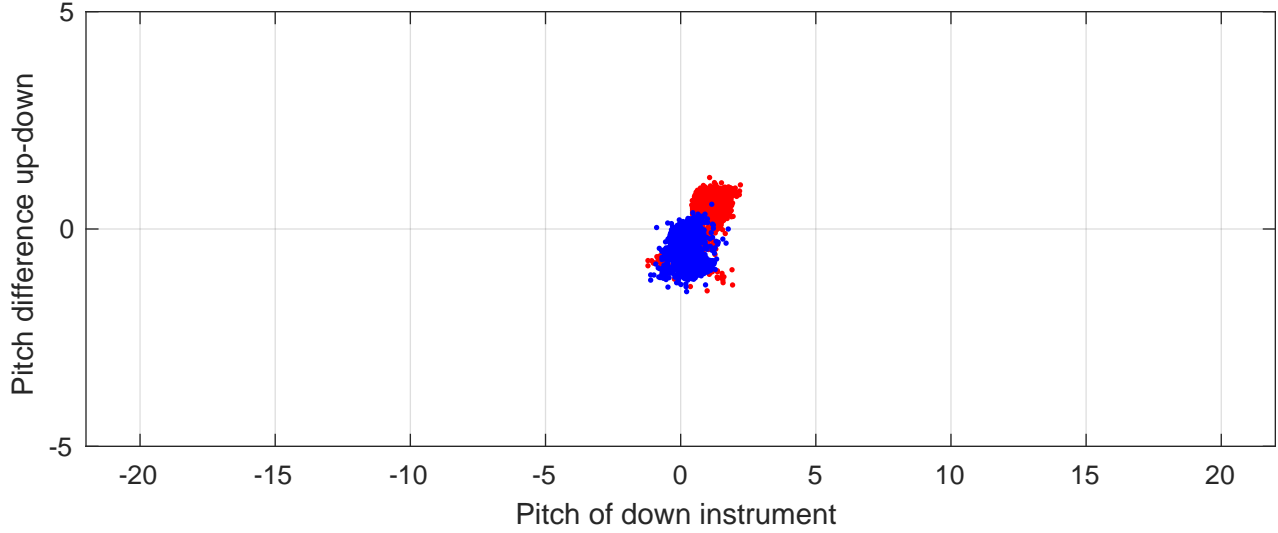

P2E station #18901 (V8) Figure 6

Heading offset : 137.5538 (r/b: down-/upcast)

Pitch offset : -0.38294

Roll offset : -0.48204