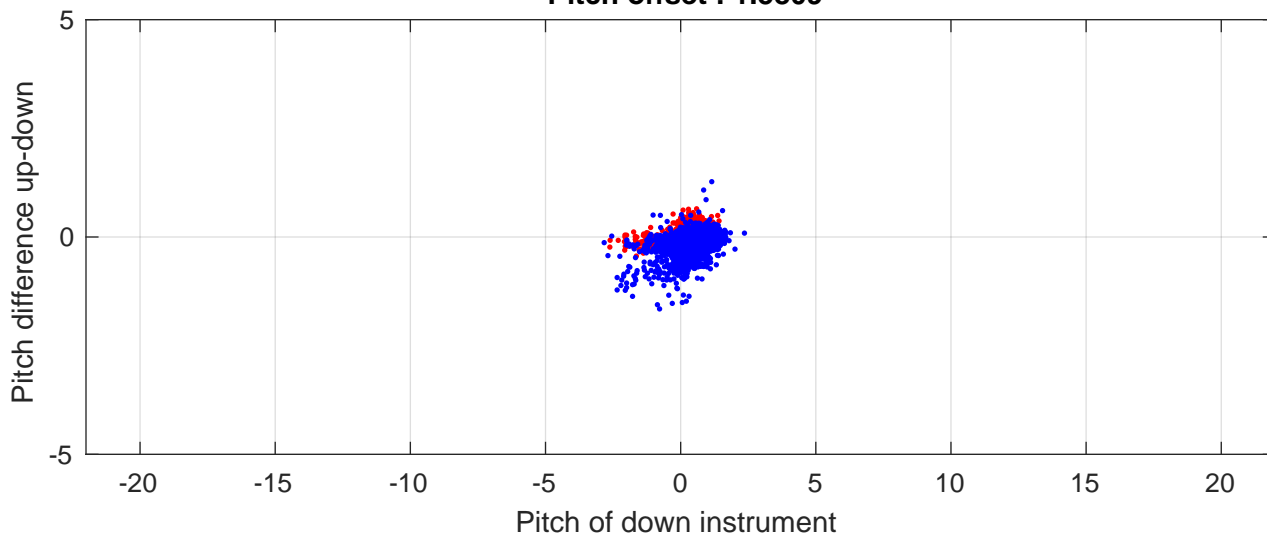

P2E station #18902 (V8) Figure 6

Heading offset : 7.2316 (r/b: down/upcast)

Pitch offset : 1.5809

Roll offset : 0.92654