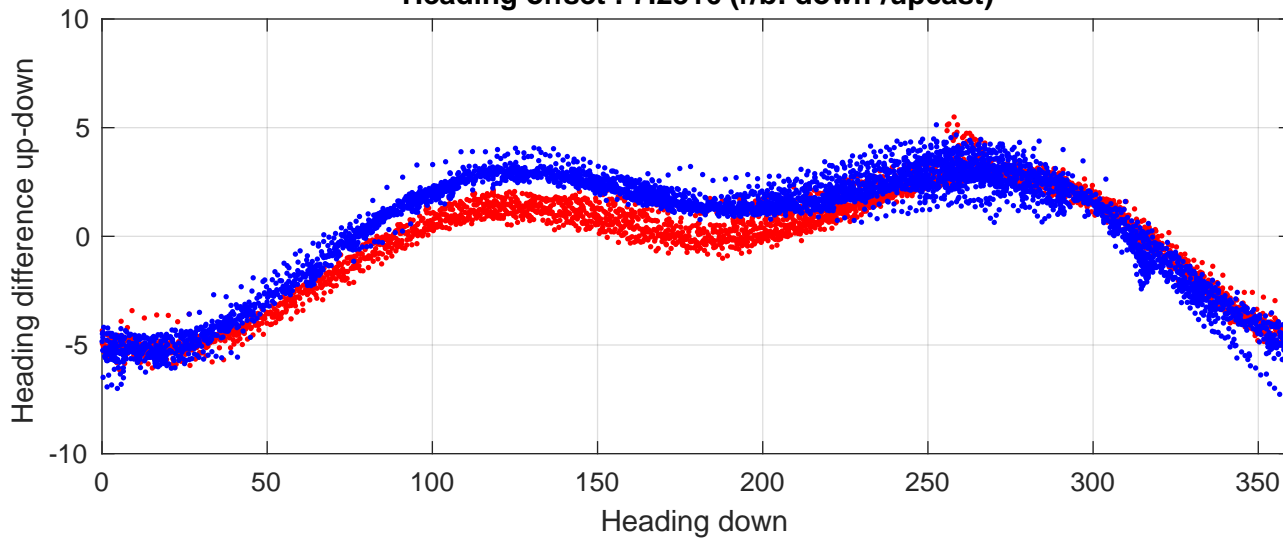

P2E station #18902 (V8) Figure 6

Heading offset : 7.2316 (r/b: down/upcast)

Pitch offset : 1.5809

Roll offset : 0.92654