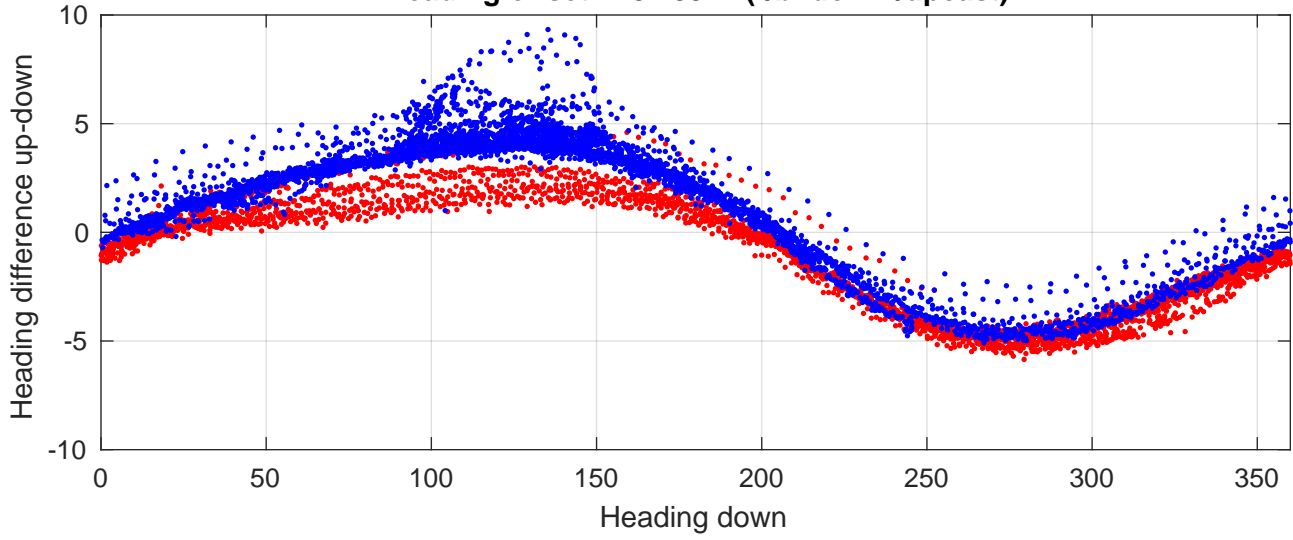

P2E station #19001 (V8) Figure 6

Heading offset : 137.5917 (r/b: down-/upcast)

Pitch offset : -0.090742

Roll offset : -0.67749