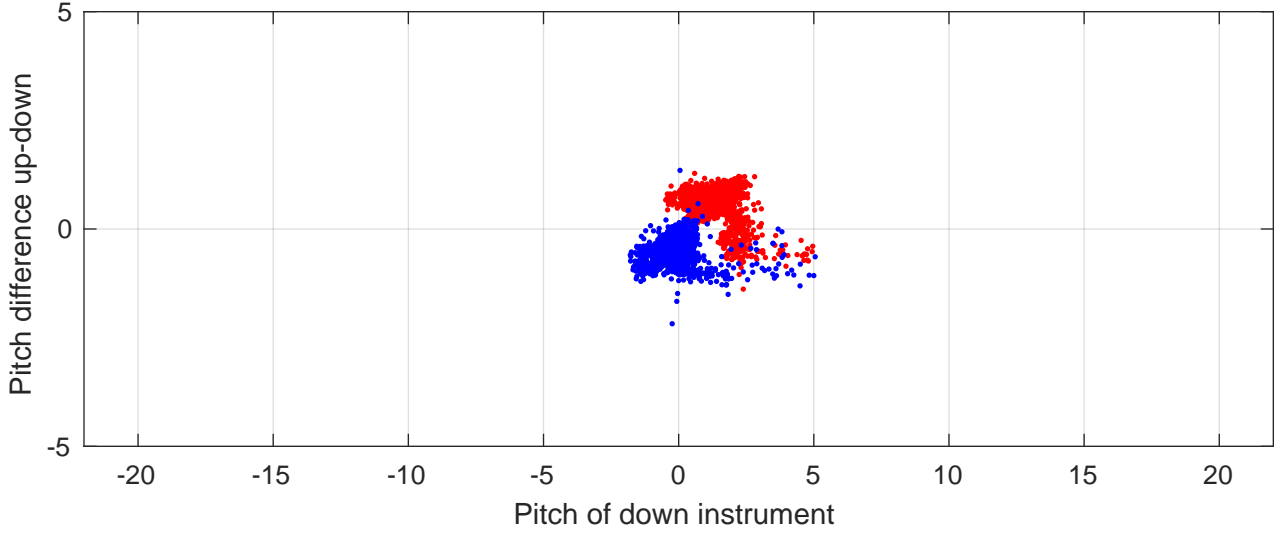

P2E station #19001 (V8) Figure 6

Heading offset : 137.5917 (r/b: down-/upcast)

Pitch offset : -0.090742

Roll offset : -0.67749