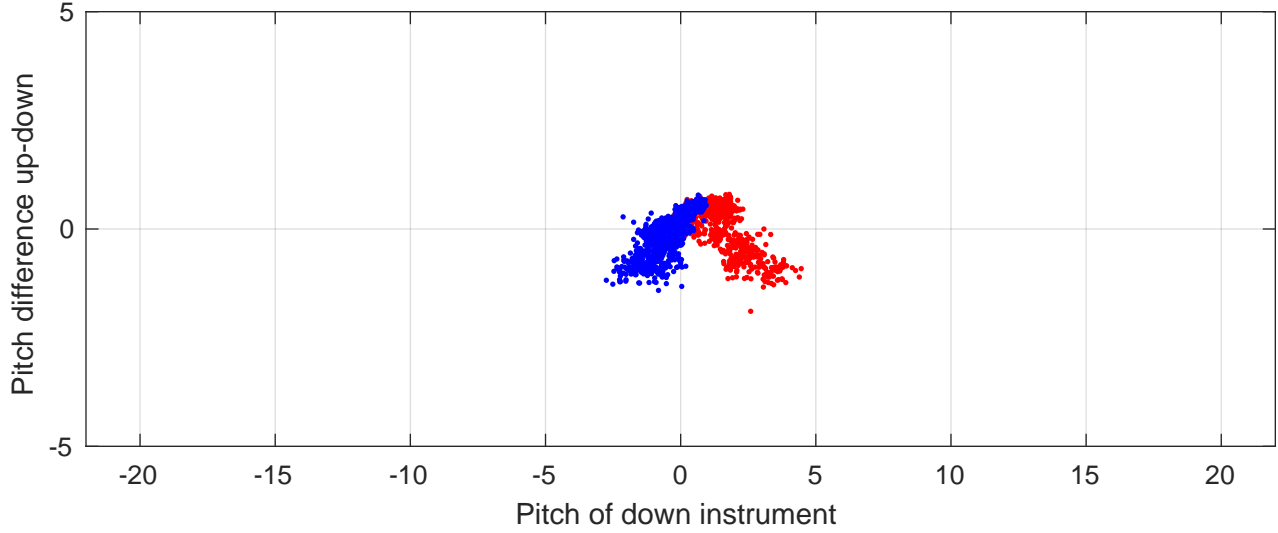

# P2E station #19101 (V8) Figure 6

Heading offset : 137.6317 (r/b: down-/upcast)

Pitch offset : -0.055828

Roll offset : -0.6292