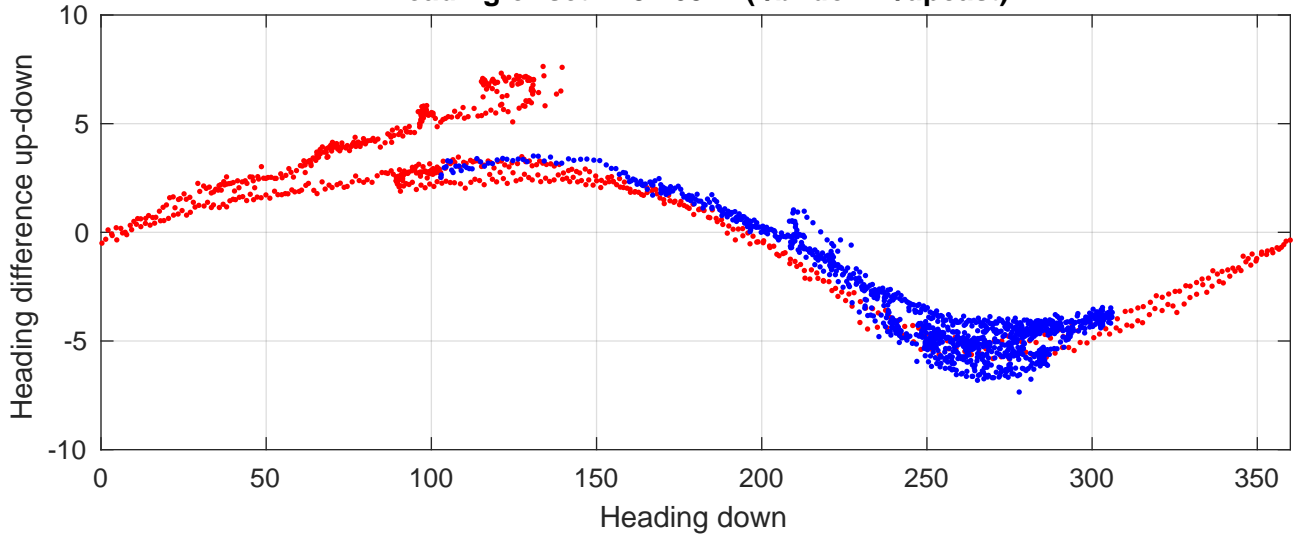

# P2E station #19101 (V8) Figure 6

Heading offset : 137.6317 (r/b: down-/upcast)

Pitch offset : -0.055828

Roll offset : -0.6292