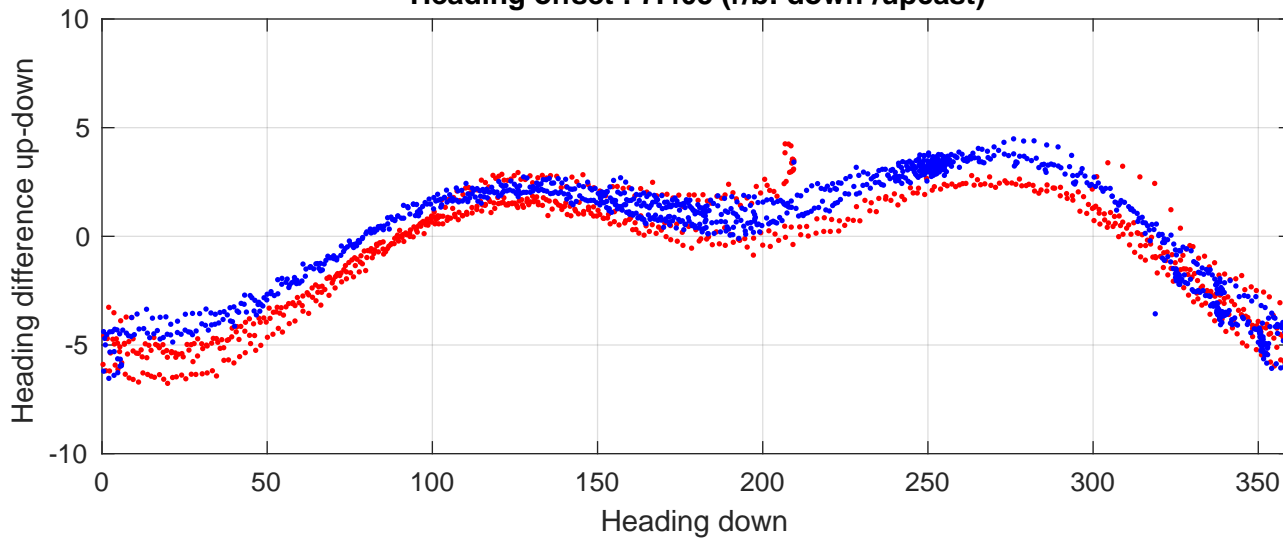

P2E station #19103 (V8) Figure 6

Heading offset : 7.405 (r/b: down-/upcast)

Pitch offset : 1.4748

Roll offset : 1.1728