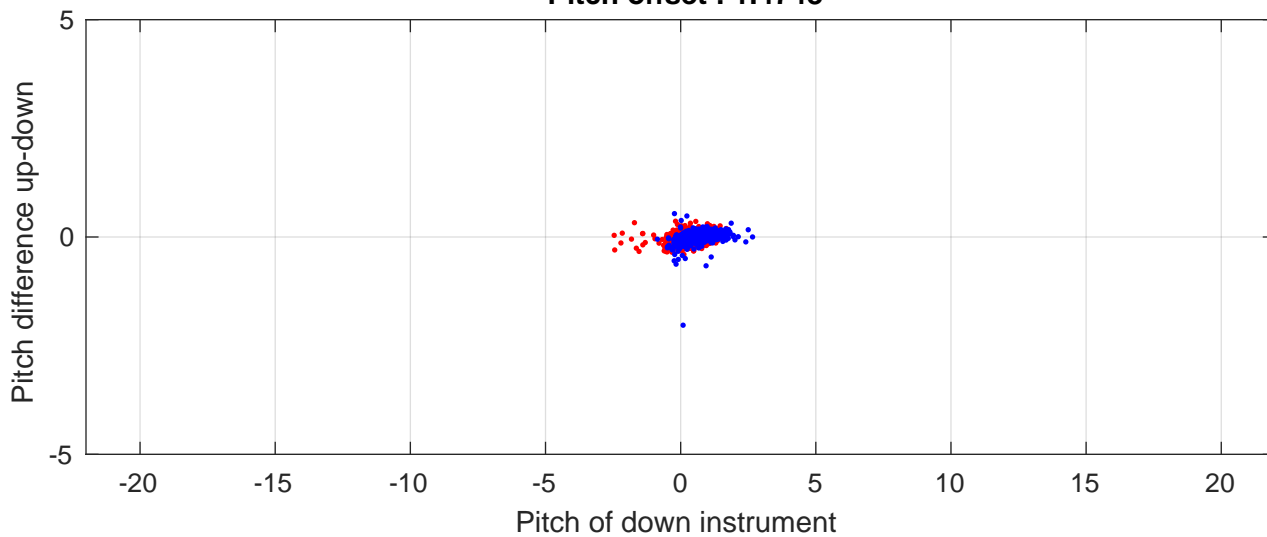

P2E station #19103 (V8) Figure 6

Heading offset : 7.405 (r/b: down-/upcast)

Pitch offset : 1.4748

Roll offset : 1.1728