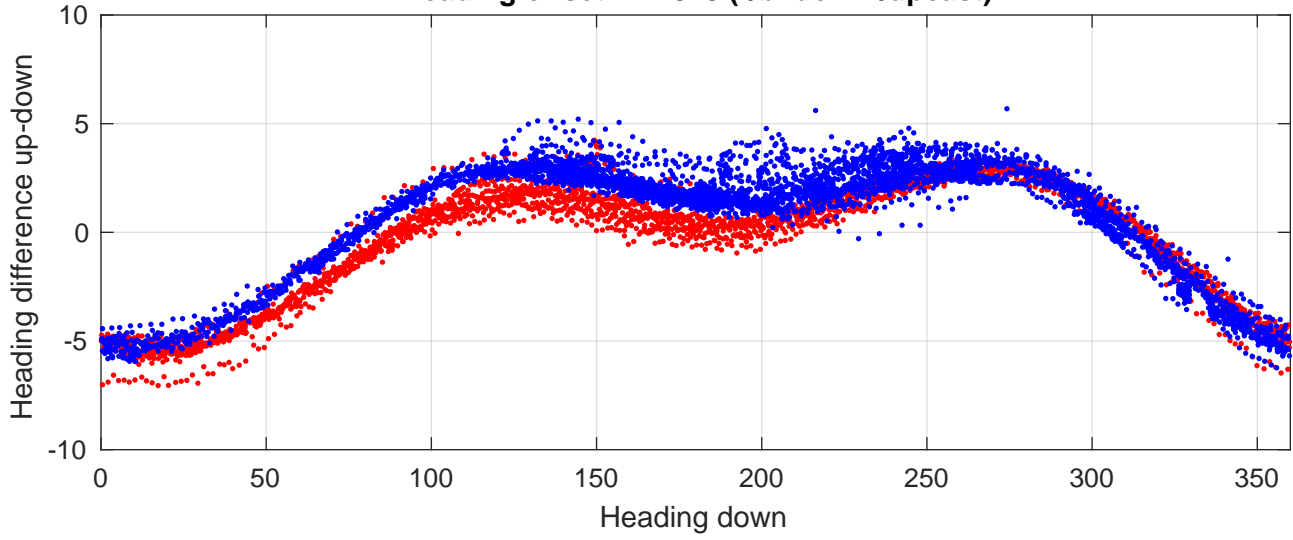

P2E station #19104 (V8) Figure 6

Heading offset : 7.1875 (r/b: down/upcast)

Pitch offset : 1.5888

Roll offset : 0.91042