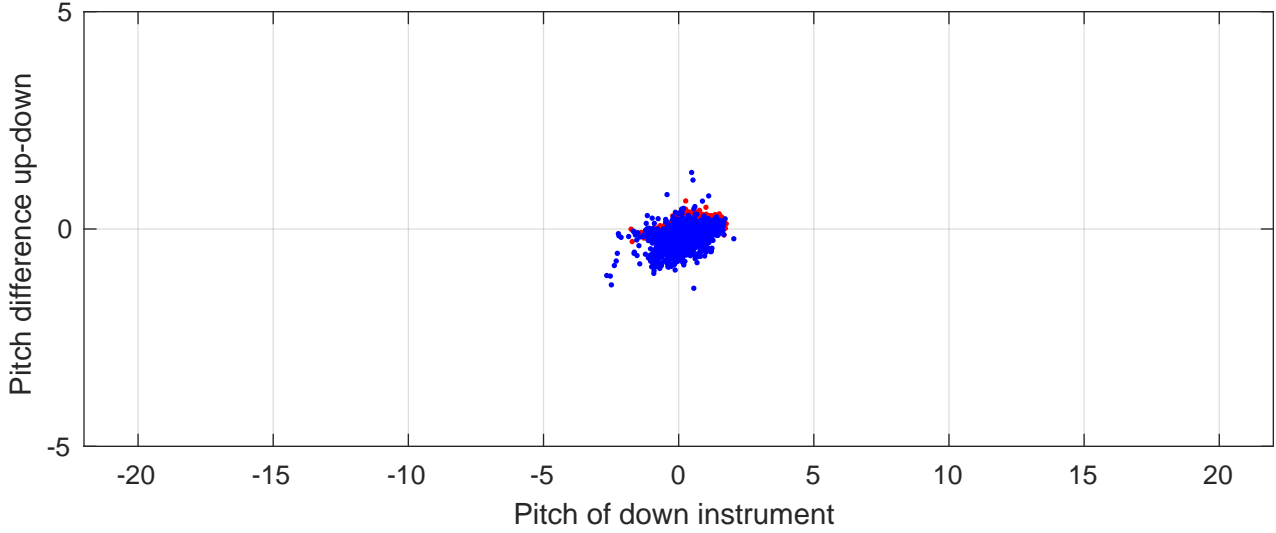

P2E station #19104 (V8) Figure 6

Heading offset : 7.1875 (r/b: down/upcast)

Pitch offset : 1.5888

Roll offset : 0.91042