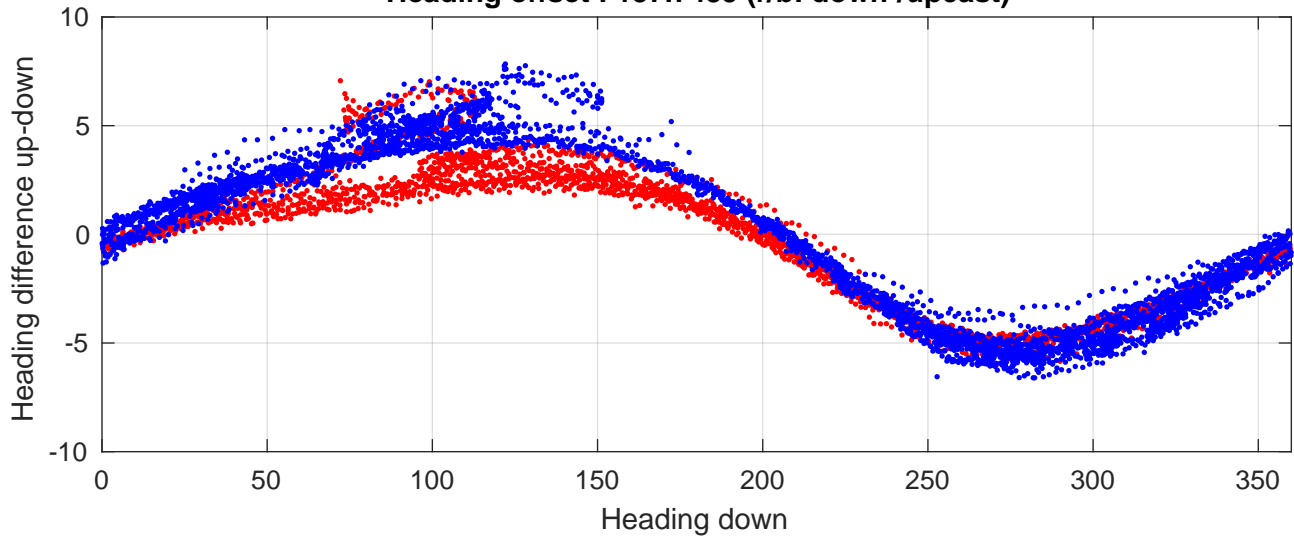

P2E station #19201 (V8) Figure 6

Heading offset : 137.7485 (r/b: down-/upcast)

Pitch offset : -0.22344

Roll offset : -0.55288