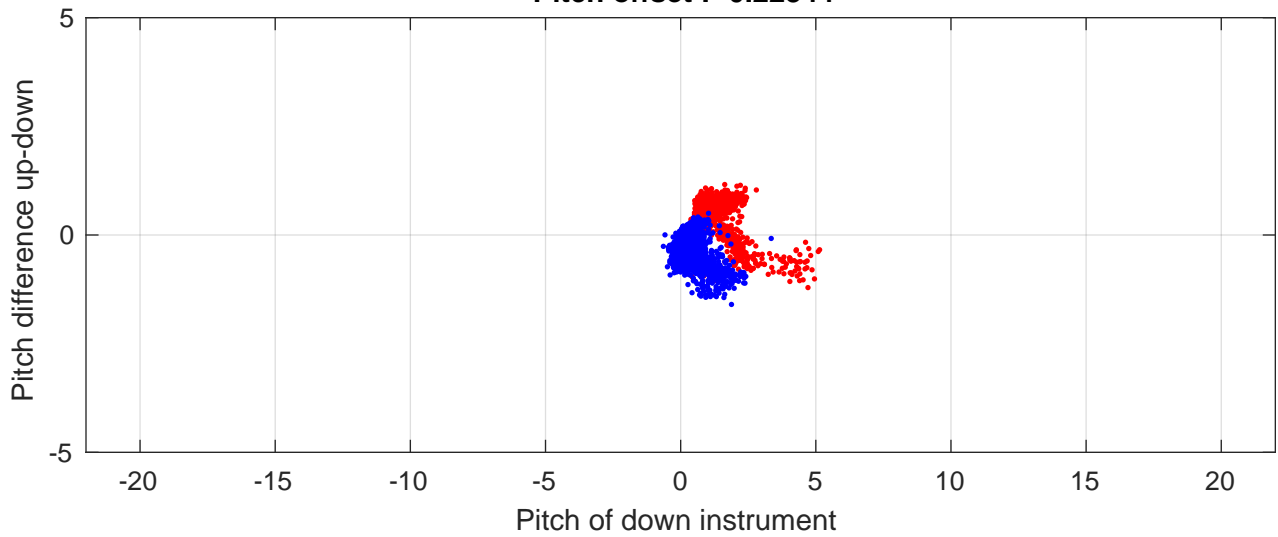

P2E station #19201 (V8) Figure 6

Heading offset : 137.7485 (r/b: down-/upcast)

Pitch offset : -0.22344

Roll offset : -0.55288