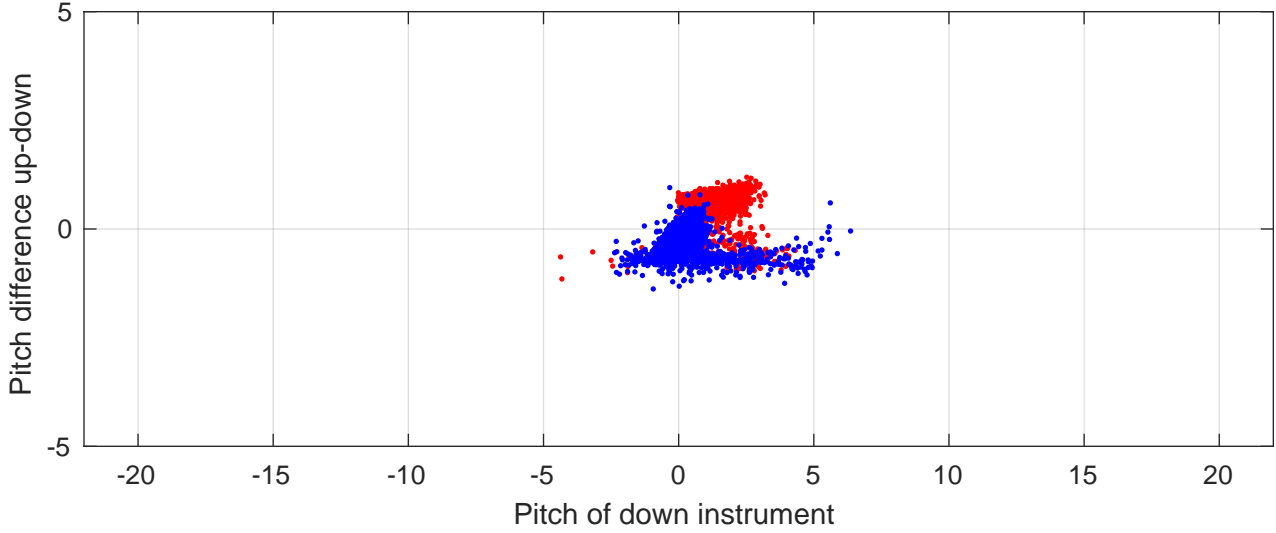

P2E station #19301 (V8) Figure 6

Heading offset : 137.7481 (r/b: down-/upcast)

Pitch offset : -0.17681

Roll offset : -0.62774