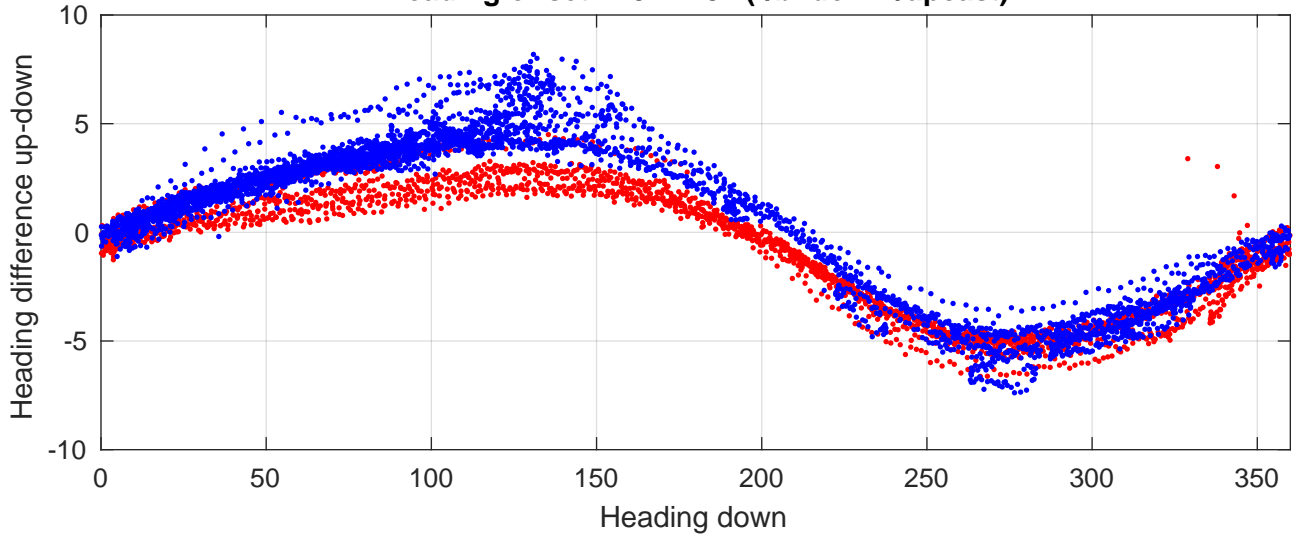

P2E station #19301 (V8) Figure 6

Heading offset : 137.7481 (r/b: down-/upcast)

Pitch offset : -0.17681

Roll offset : -0.62774