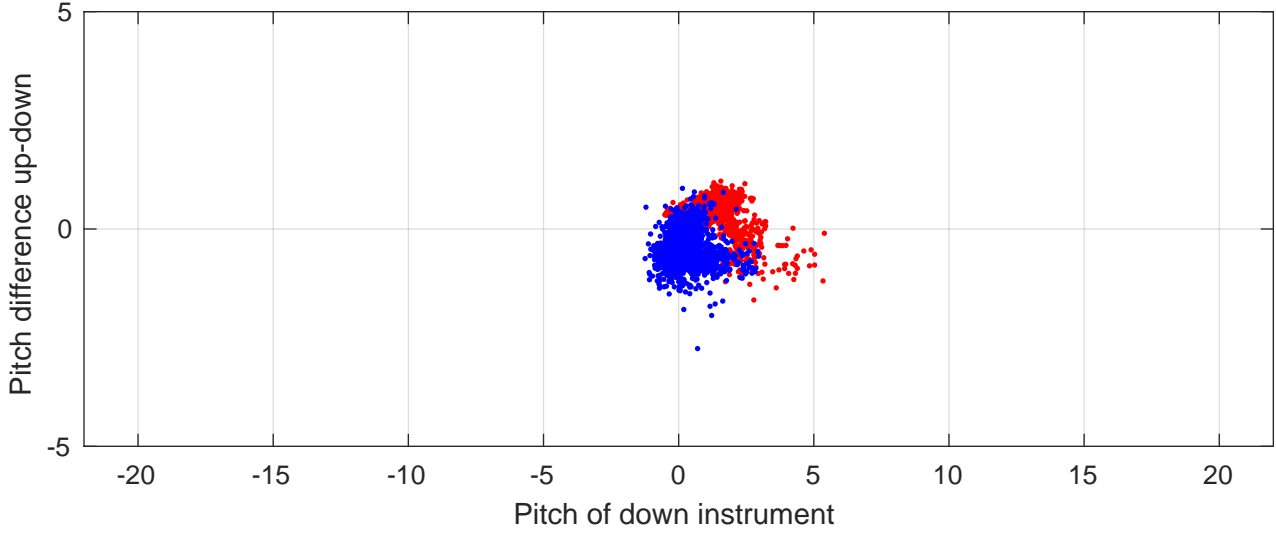

P2E station #19404 (V8) Figure 6

Heading offset : 137.7295 (r/b: down-/upcast)

Pitch offset : -0.057231

Roll offset : -0.58733