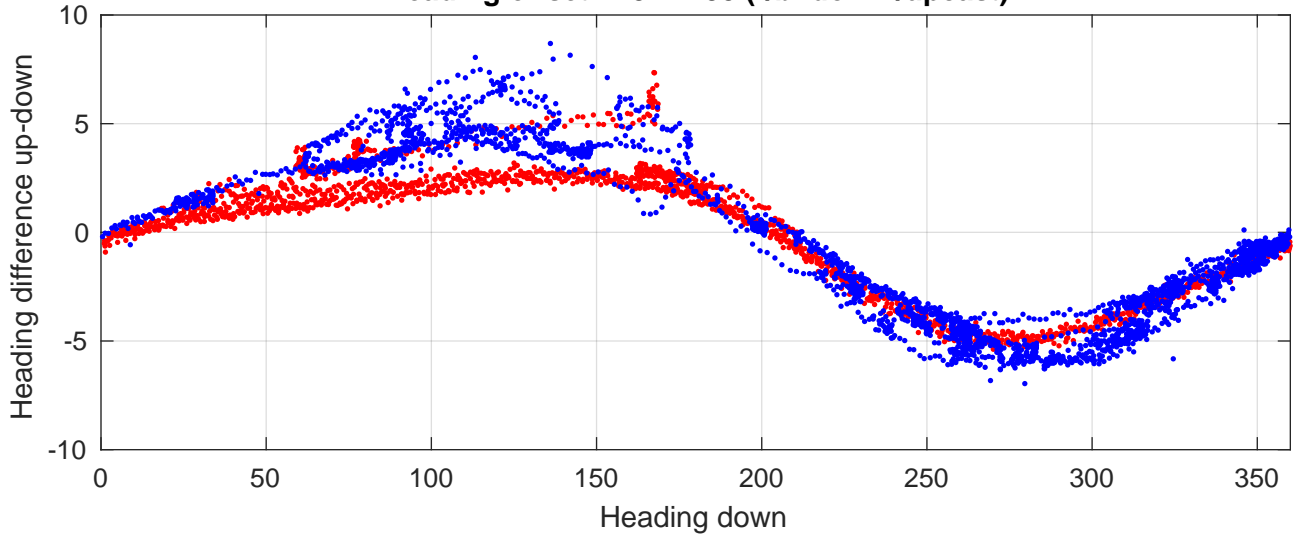

P2E station #19404 (V8) Figure 6

Heading offset : 137.7295 (r/b: down-/upcast)

Pitch offset : -0.057231

Roll offset : -0.58733