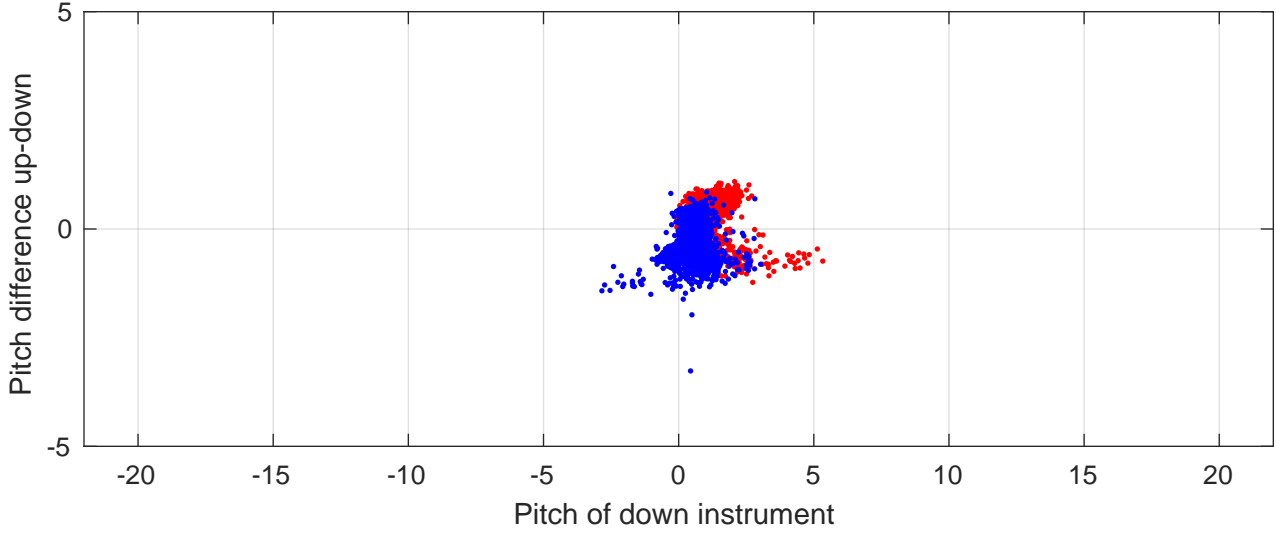

P2E station #19501 (V8) Figure 6

Heading offset : 137.9329 (r/b: down-/upcast)

Pitch offset : -0.03718

Roll offset : -0.66591