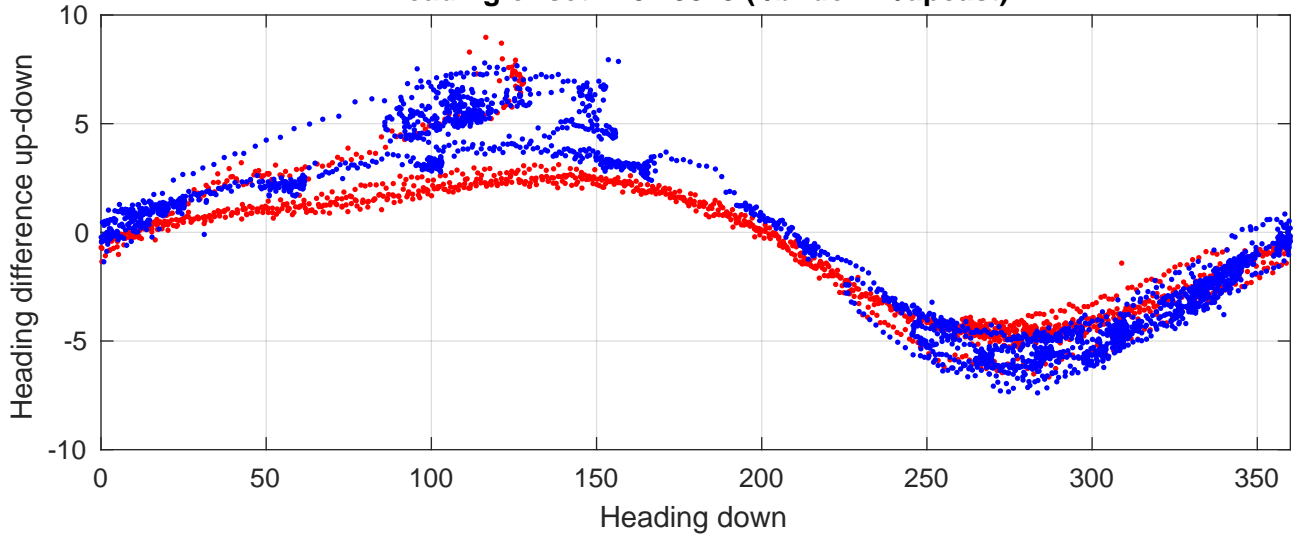

P2E station #19501 (V8) Figure 6

Heading offset : 137.9329 (r/b: down-/upcast)

Pitch offset : -0.03718

Roll offset : -0.66591