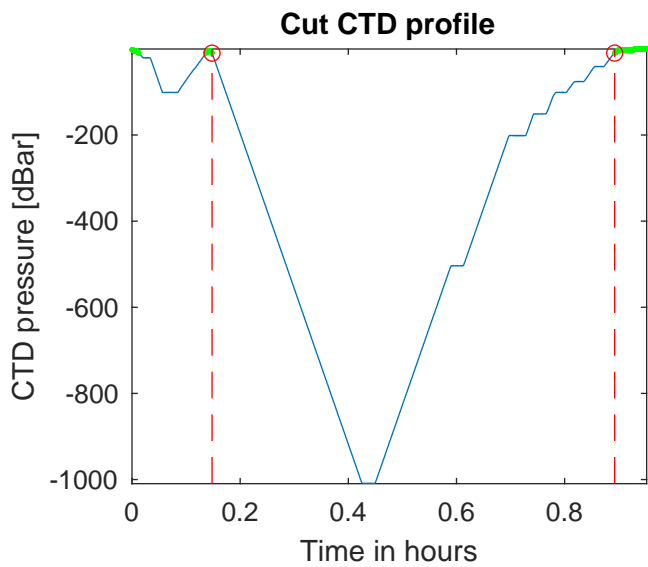

P2E station #19702 (V8) Figure 4

up cast