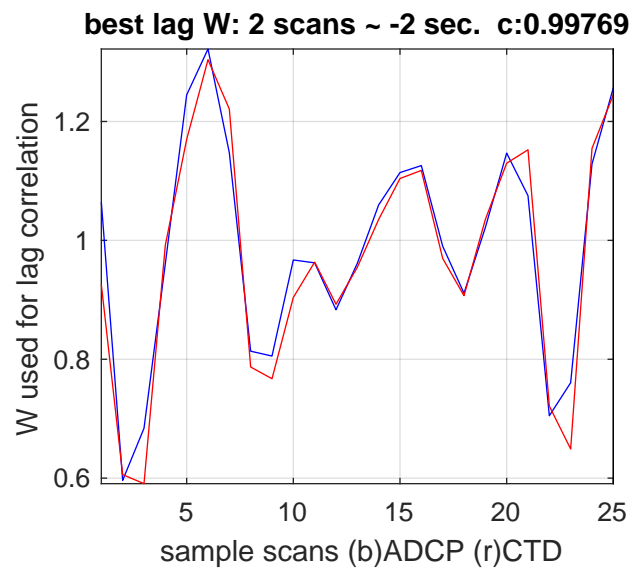

P2E station #19702 (V8) Figure 4

up cast