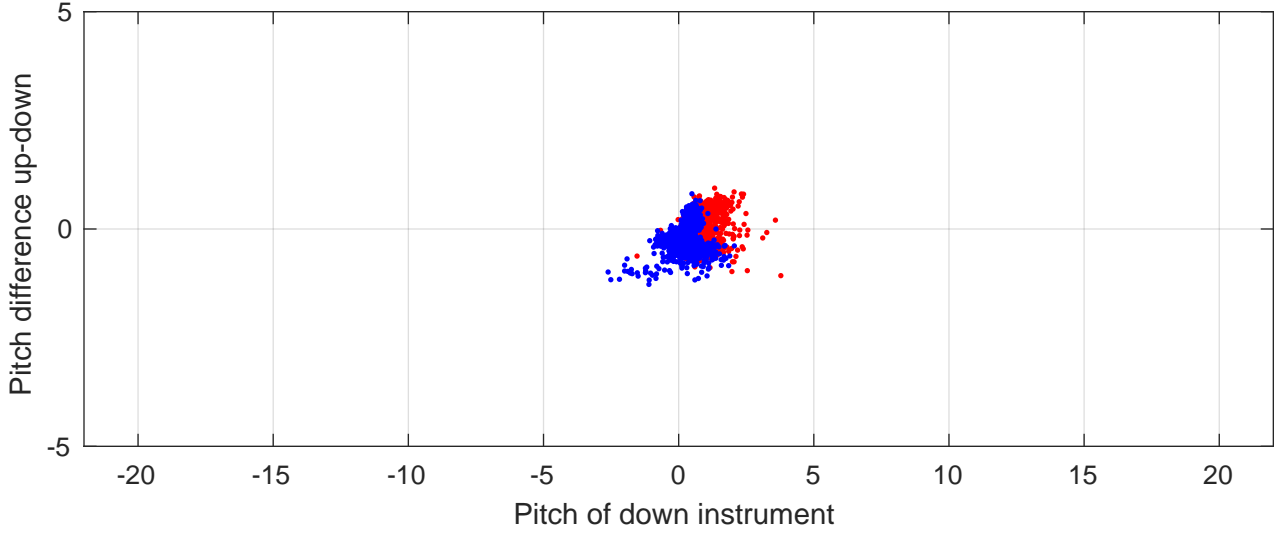

P2E station #19702 (V8) Figure 6

Heading offset : 137.9774 (r/b: down-/upcast)

Pitch offset : 0.15153

Roll offset : -0.62621