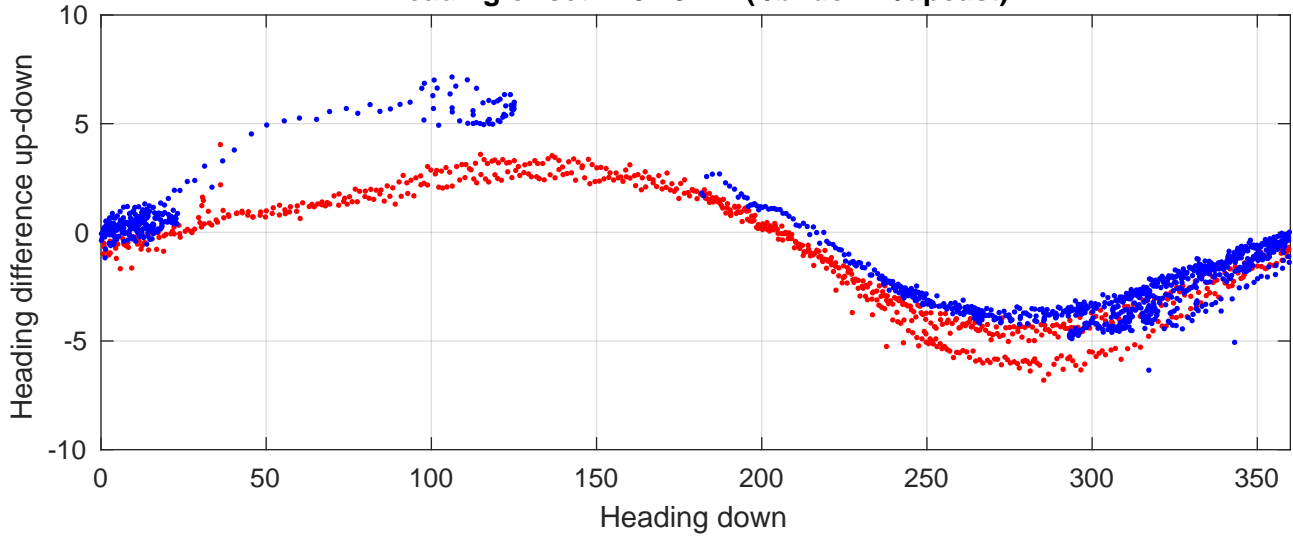

P2E station #19702 (V8) Figure 6

Heading offset : 137.9774 (r/b: down-/upcast)

Pitch offset : 0.15153

Roll offset : -0.62621