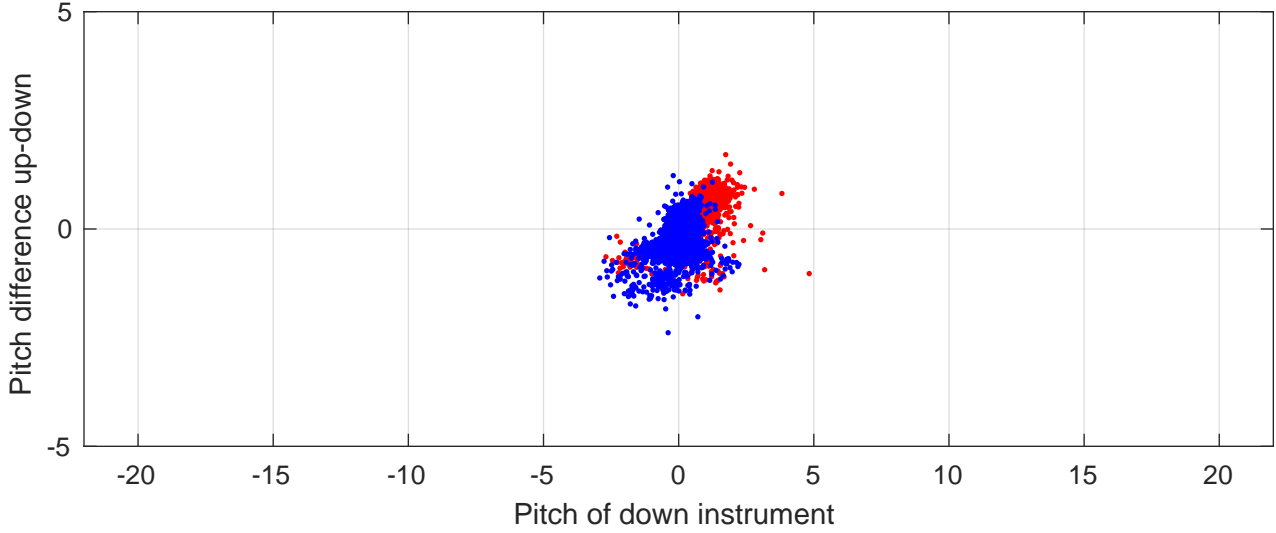

P2E station #19703 (V8) Figure 6

Heading offset : 137.8663 (r/b: down-/upcast)

Pitch offset : -0.25711

Roll offset : -0.61712