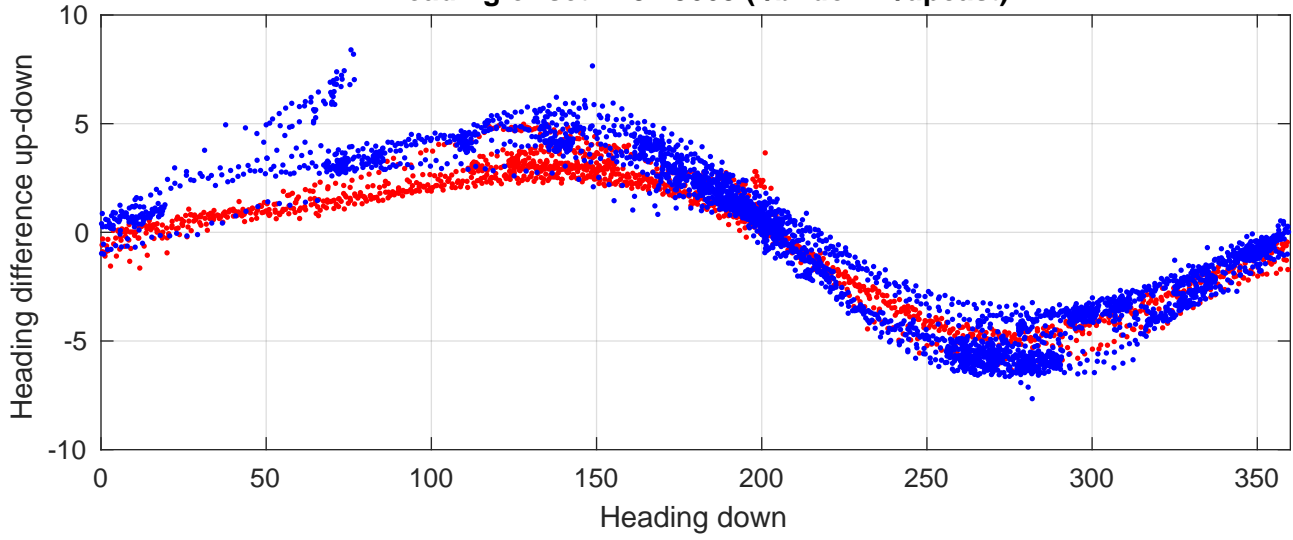

P2E station #19703 (V8) Figure 6

Heading offset : 137.8663 (r/b: down-/upcast)

Pitch offset : -0.25711

Roll offset : -0.61712