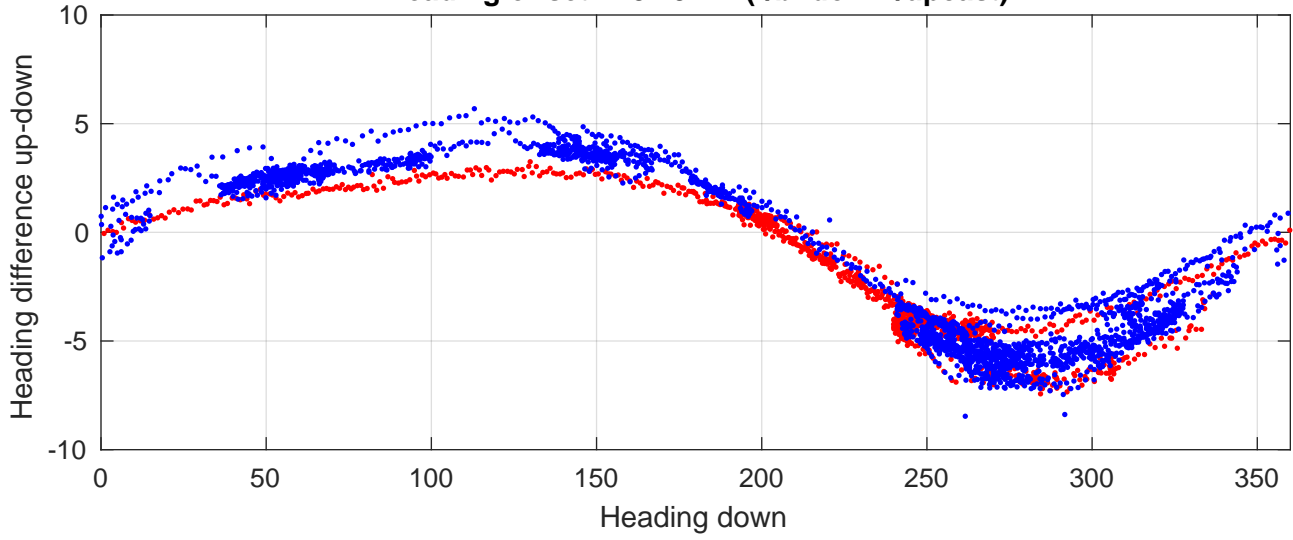

P2E station #19801 (V8) Figure 6

Heading offset : 137.9277 (r/b: down-/upcast)

Pitch offset : -0.13066

Roll offset : -0.62657