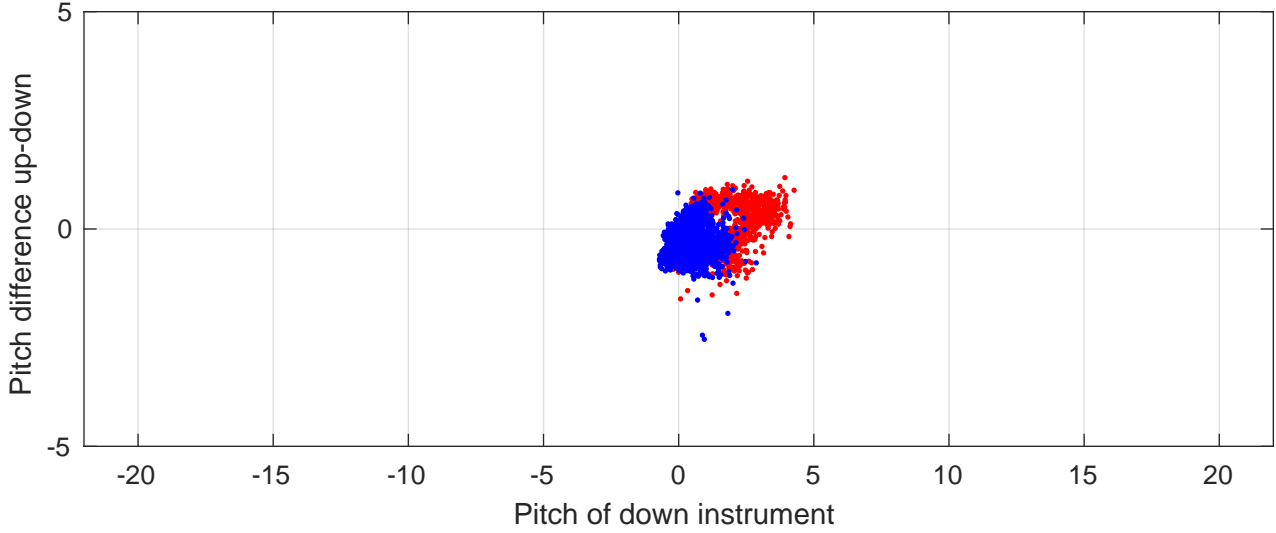

P2E station #19801 (V8) Figure 6

Heading offset : 137.9277 (r/b: down-/upcast)

Pitch offset : -0.13066

Roll offset : -0.62657