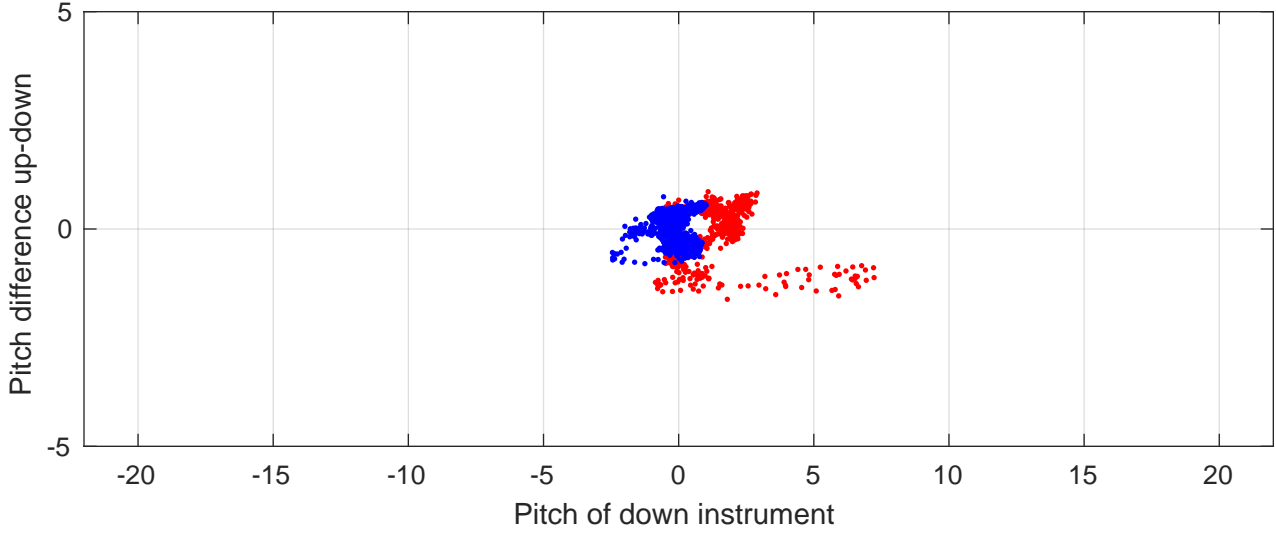

P2E station #20001 (V8) Figure 6

Heading offset : 137.9869 (r/b: down-/upcast)

Pitch offset : -0.12998

Roll offset : -0.55825