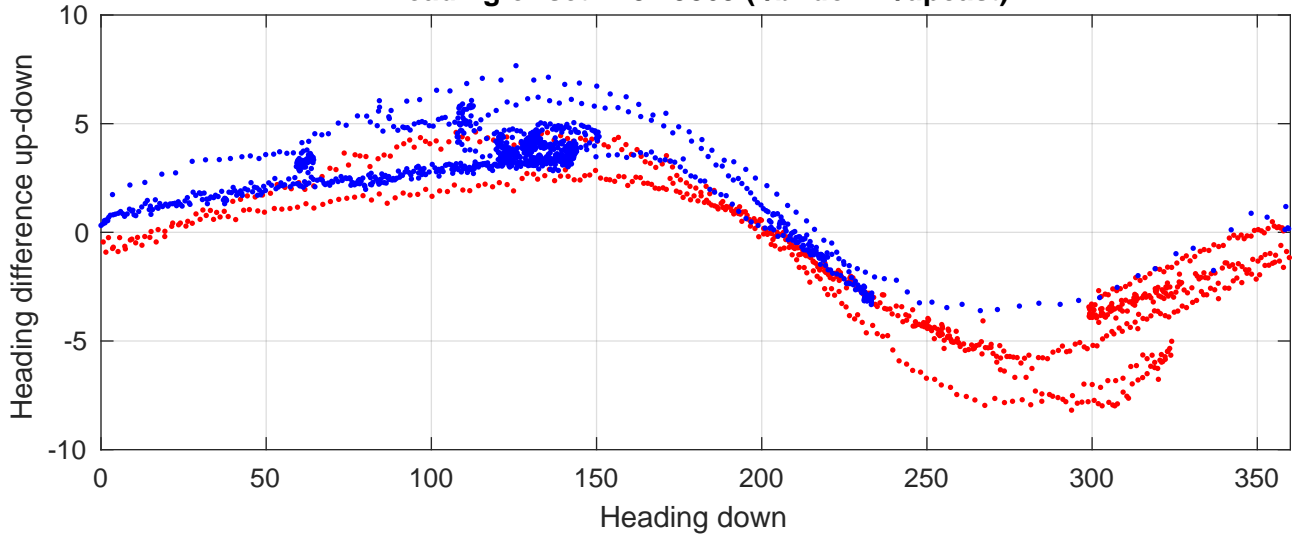

P2E station #20001 (V8) Figure 6

Heading offset : 137.9869 (r/b: down-/upcast)

Pitch offset : -0.12998

Roll offset : -0.55825