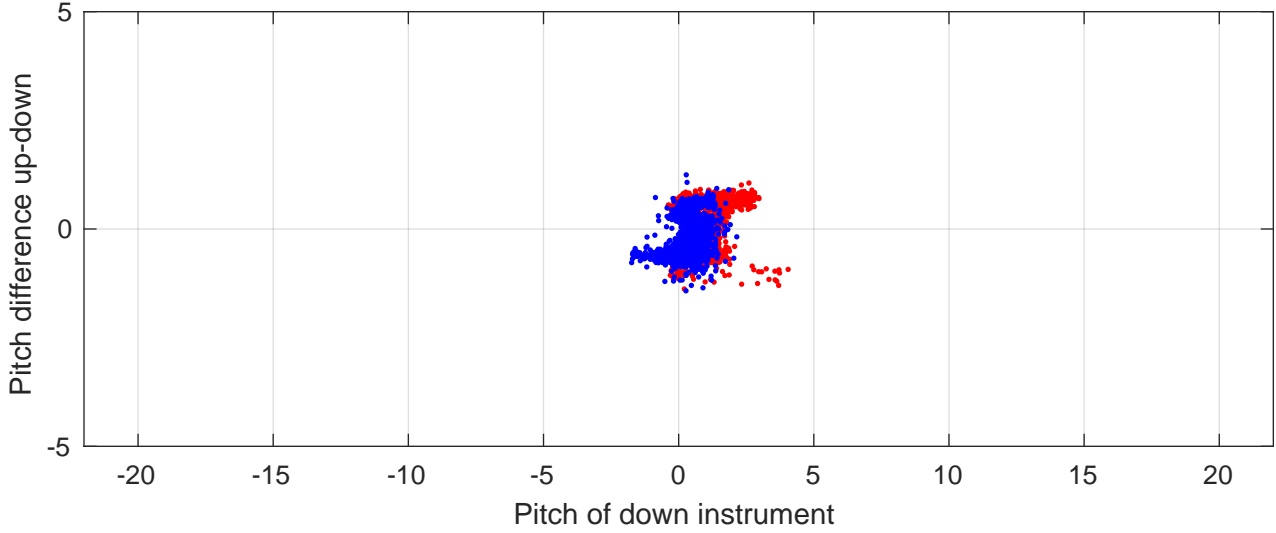

P2E station #20002 (V8) Figure 6

Heading offset : 137.9956 (r/b: down-/upcast)

Pitch offset : -0.11

Roll offset : -0.63547