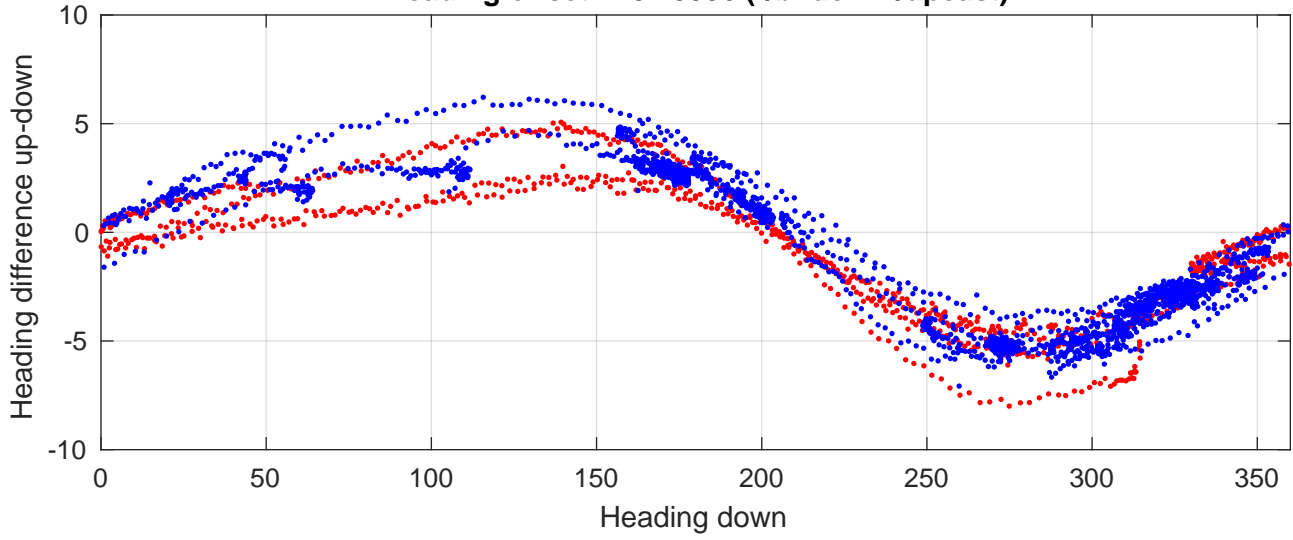

P2E station #20002 (V8) Figure 6

Heading offset : 137.9956 (r/b: down-/upcast)

Pitch offset : -0.11

Roll offset : -0.63547