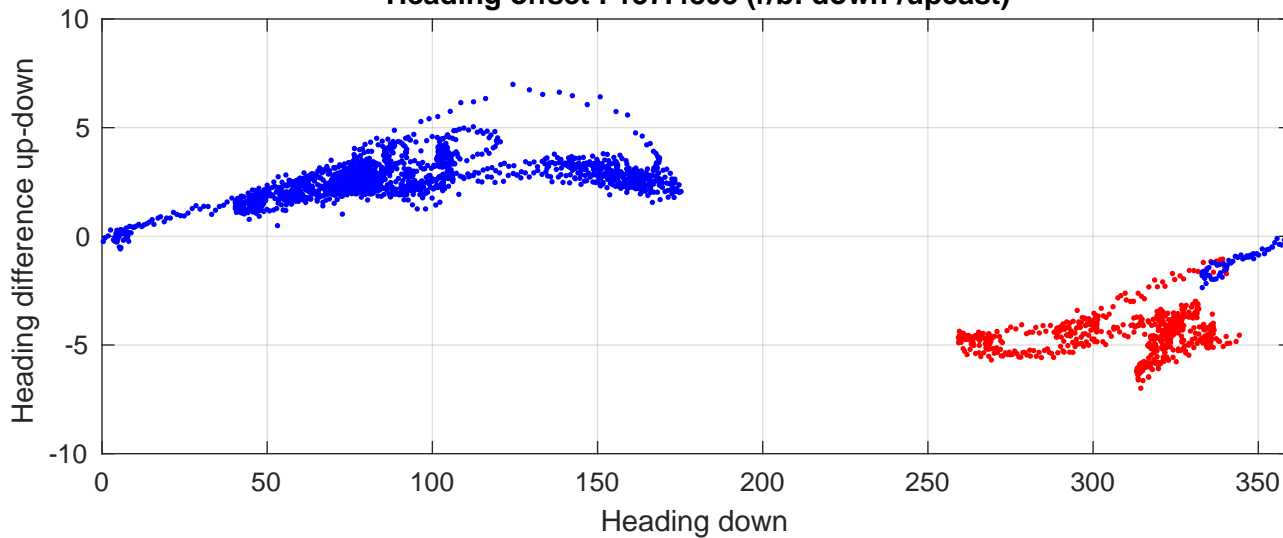

# P2E station #20201 (V8) Figure 6

Heading offset : 137.4808 (r/b: down-/upcast)

Pitch offset : 0.077433

Roll offset : -0.68391