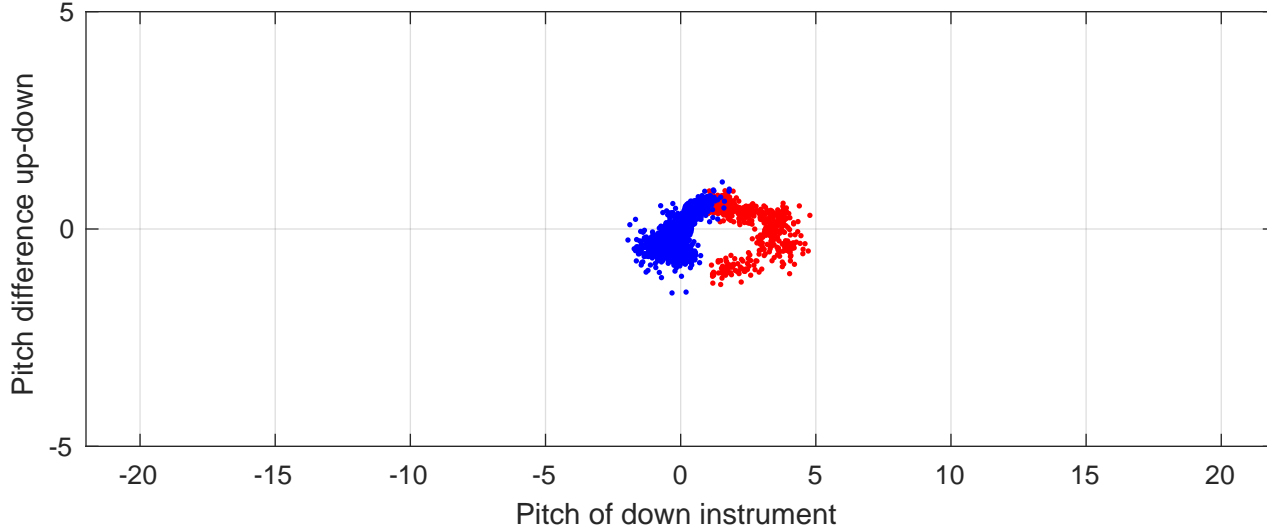

# P2E station #20201 (V8) Figure 6

Heading offset : 137.4808 (r/b: down-/upcast)

Pitch offset : 0.077433

Roll offset : -0.68391