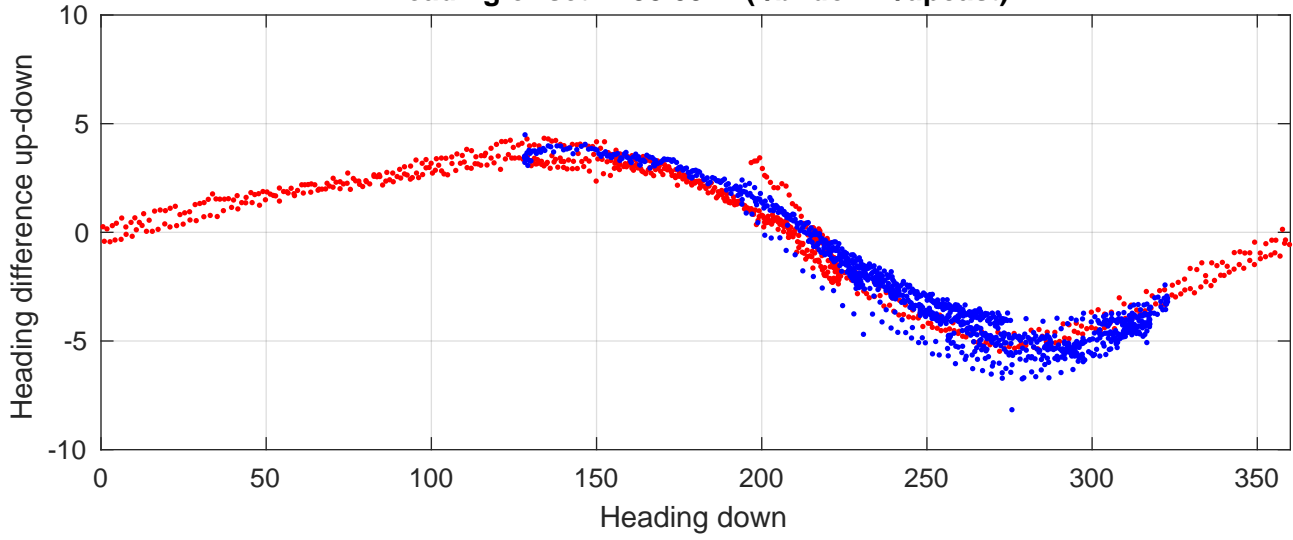

P2E station #20301 (V8) Figure 6

Heading offset : 138.0977 (r/b: down-/upcast)

Pitch offset : 0.060885

Roll offset : -0.54463