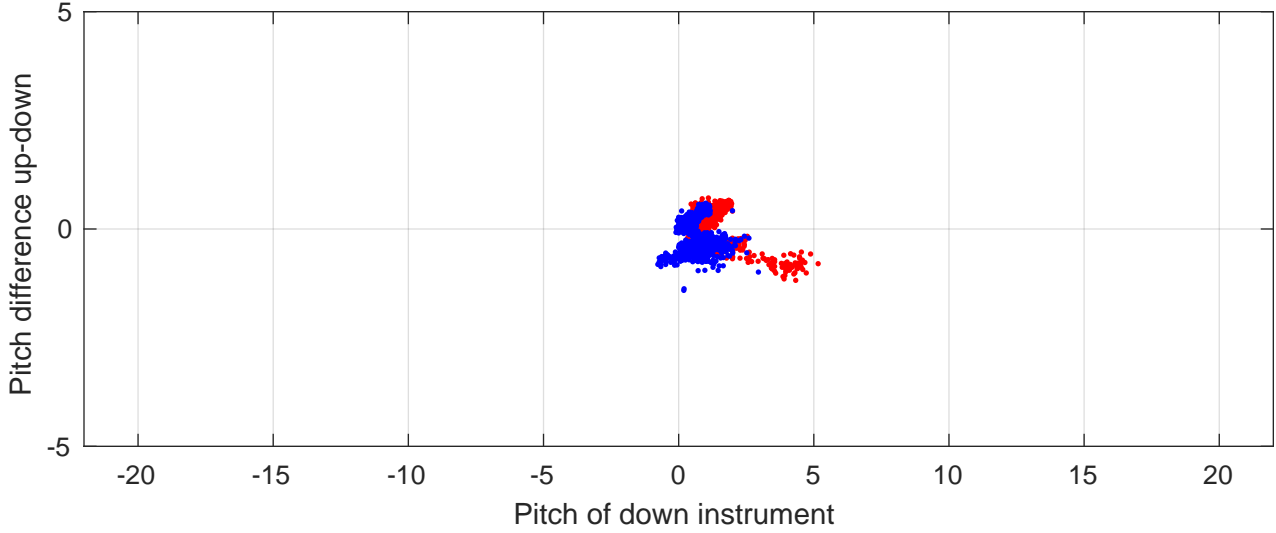

P2E station #20301 (V8) Figure 6

Heading offset : 138.0977 (r/b: down-/upcast)

Pitch offset : 0.060885

Roll offset : -0.54463