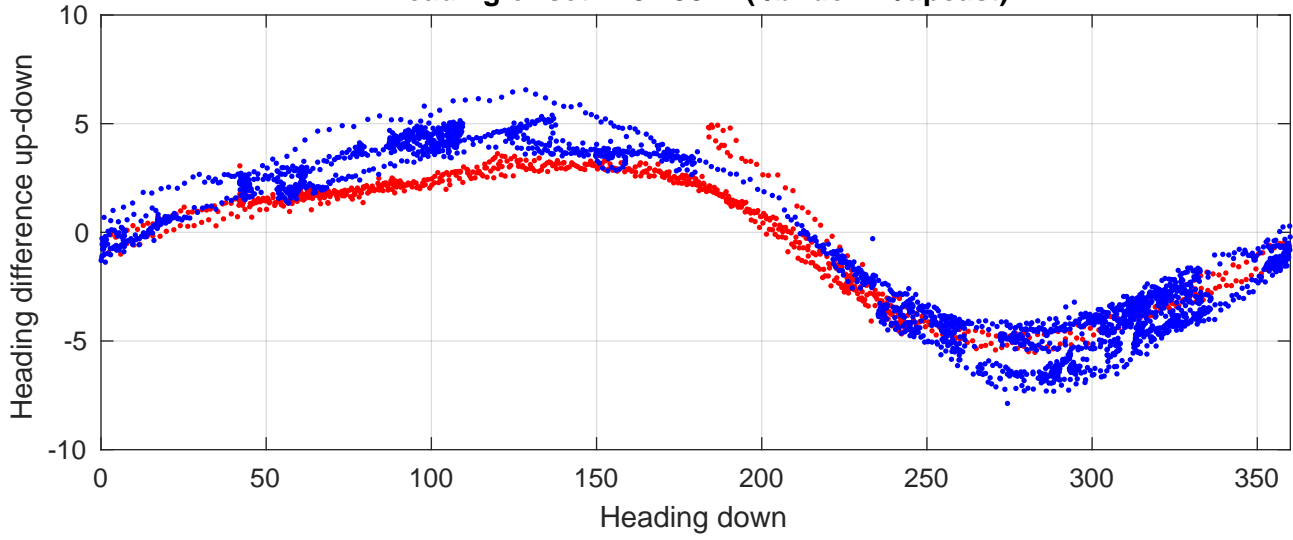

P2E station #20302 (V8) Figure 6

Heading offset : 137.9077 (r/b: down-/upcast)

Pitch offset : -0.13154

Roll offset : -0.67543