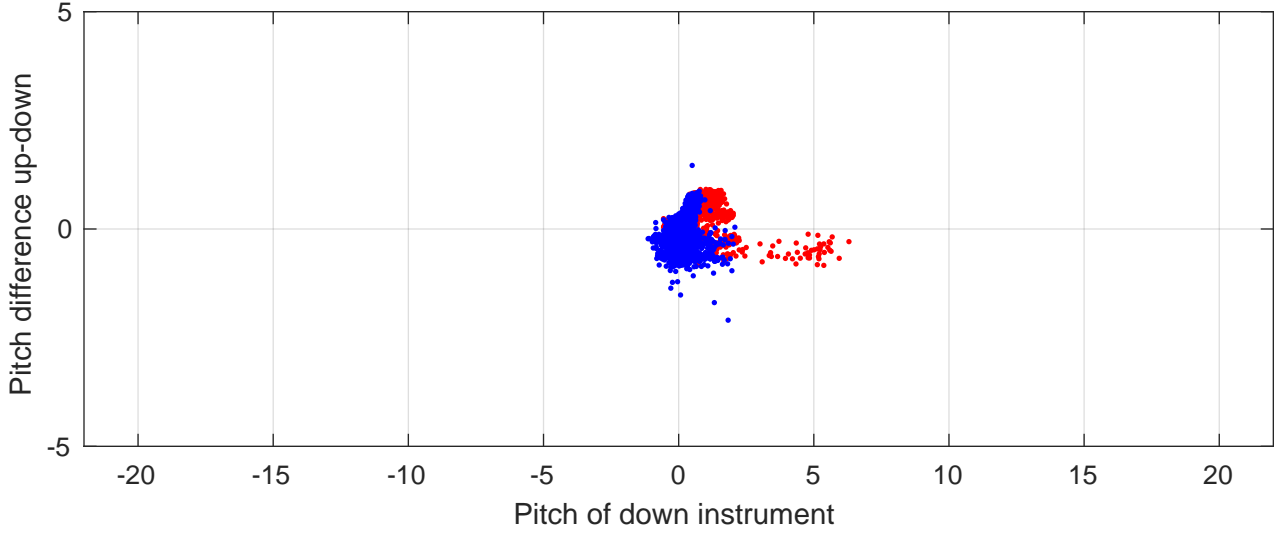

P2E station #20302 (V8) Figure 6

Heading offset : 137.9077 (r/b: down-/upcast)

Pitch offset : -0.13154

Roll offset : -0.67543