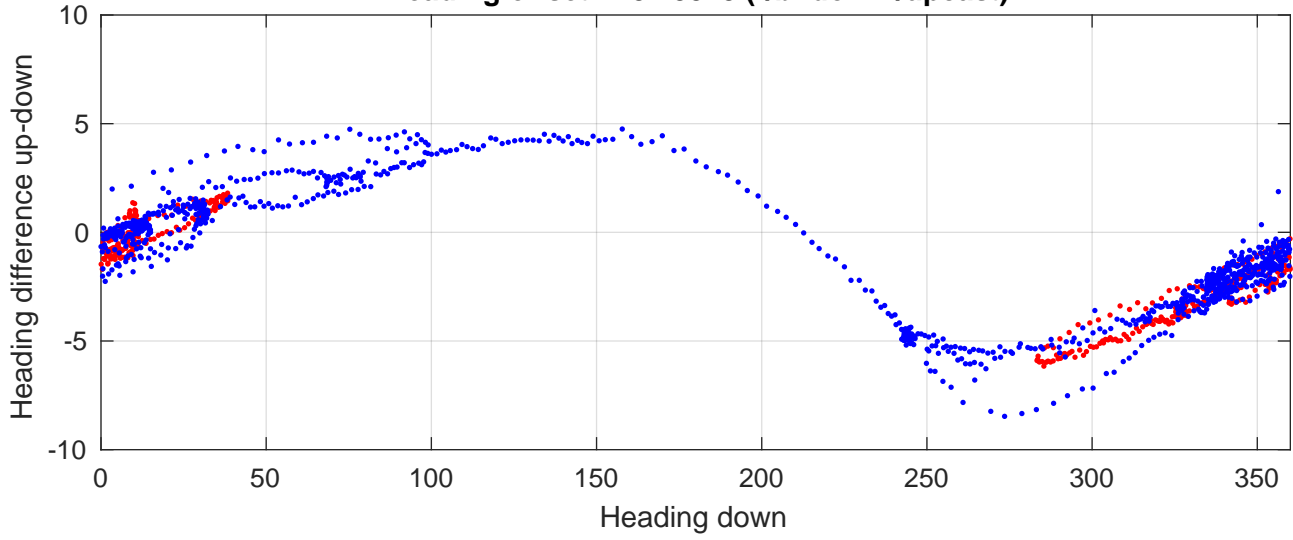

# P2E station #20401 (V8) Figure 6

Heading offset : 137.3328 (r/b: down-/upcast)

Pitch offset : -0.10393

Roll offset : -0.60835