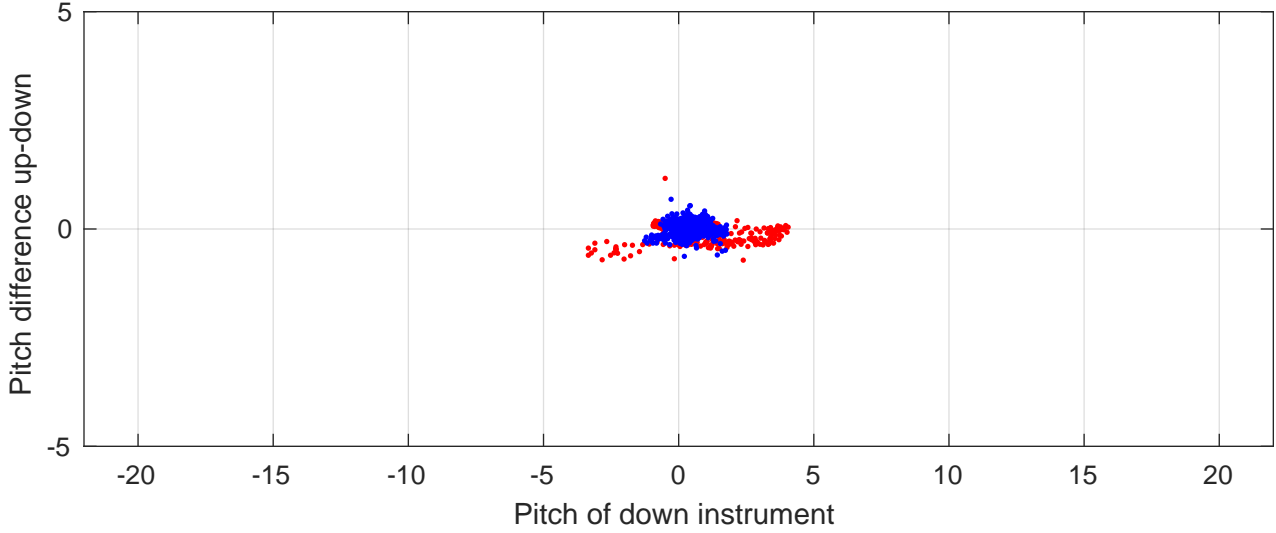

# P2E station #20401 (V8) Figure 6

Heading offset : 137.3328 (r/b: down-/upcast)

Pitch offset : -0.10393

Roll offset : -0.60835