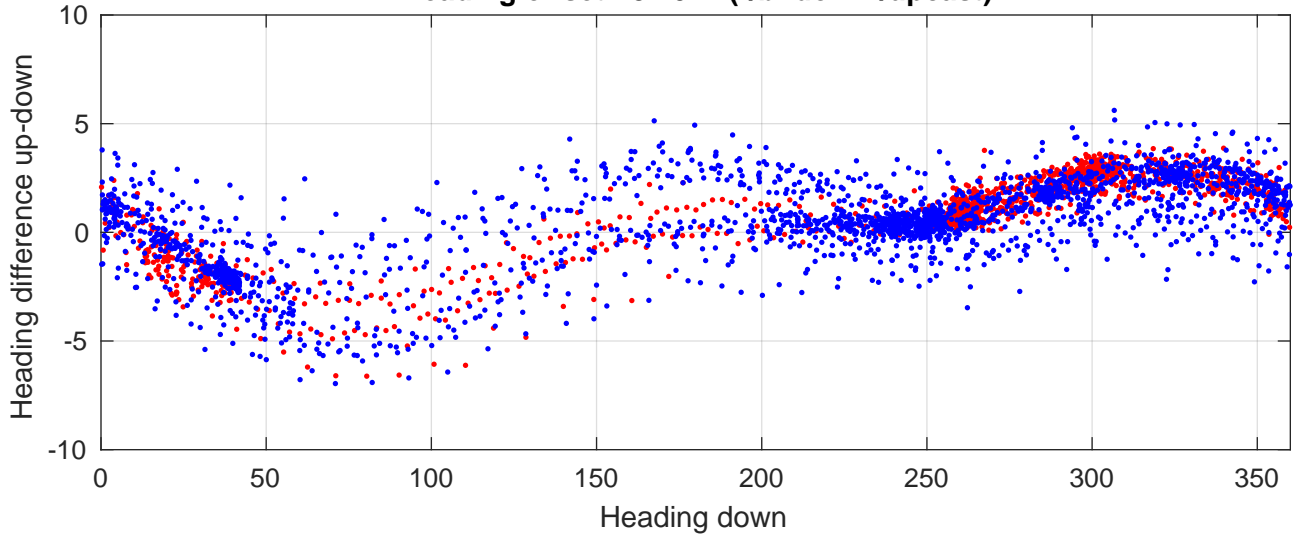

P2E station #102 (V7) Figure 6

Heading offset : 84.021 (r/b: down-/upcast)

Pitch offset : -0.40788

Roll offset : -2.0619