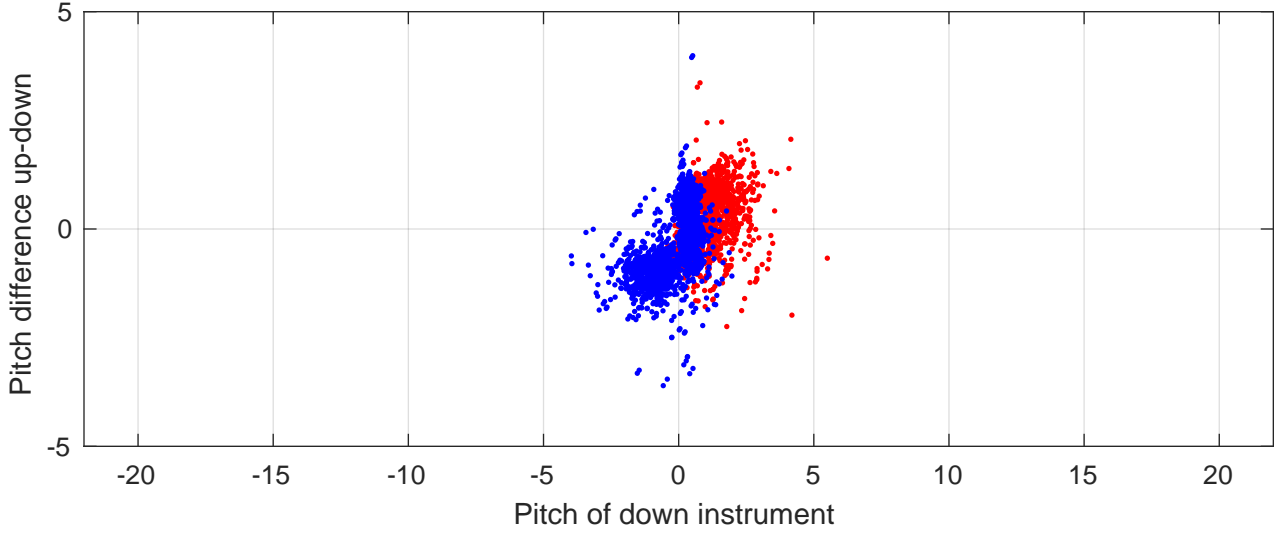

P2E station #102 (V7) Figure 6

Heading offset : 84.021 (r/b: down-/upcast)

Pitch offset : -0.40788

Roll offset : -2.0619