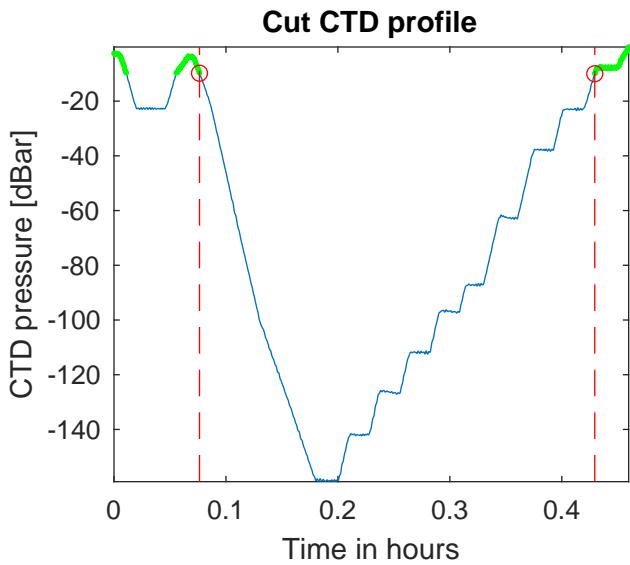

P2E station #301 (V7) Figure 4

up cast