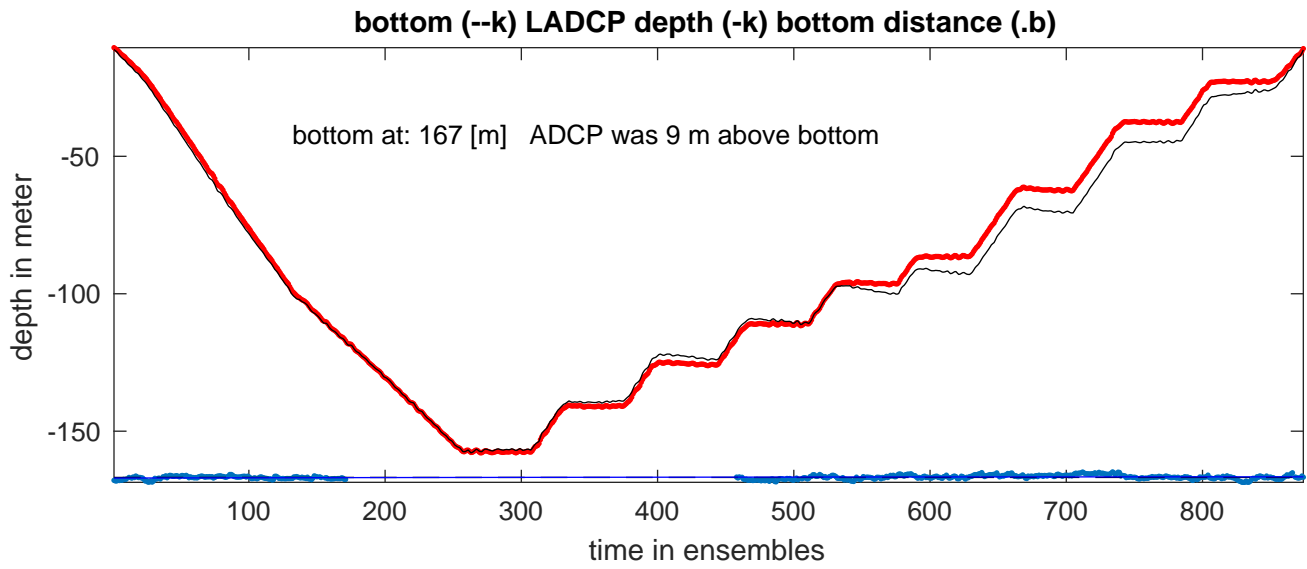

P2E station #301 (V7) Figure 4

up cast