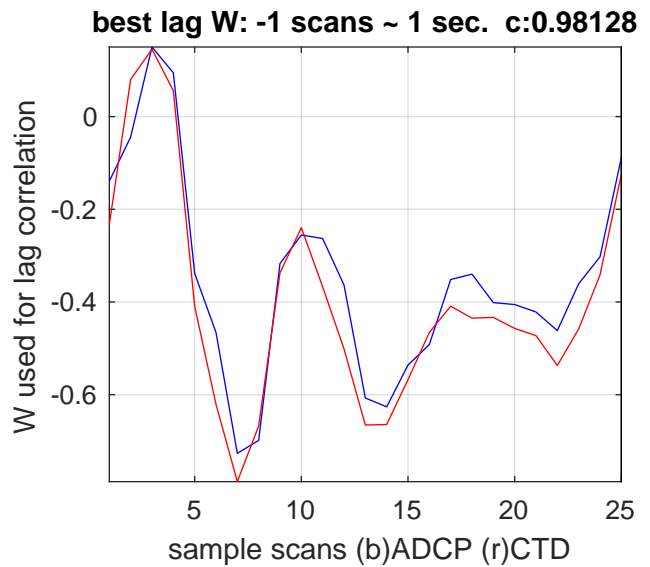

P2E station #301 (V7) Figure 4

up cast