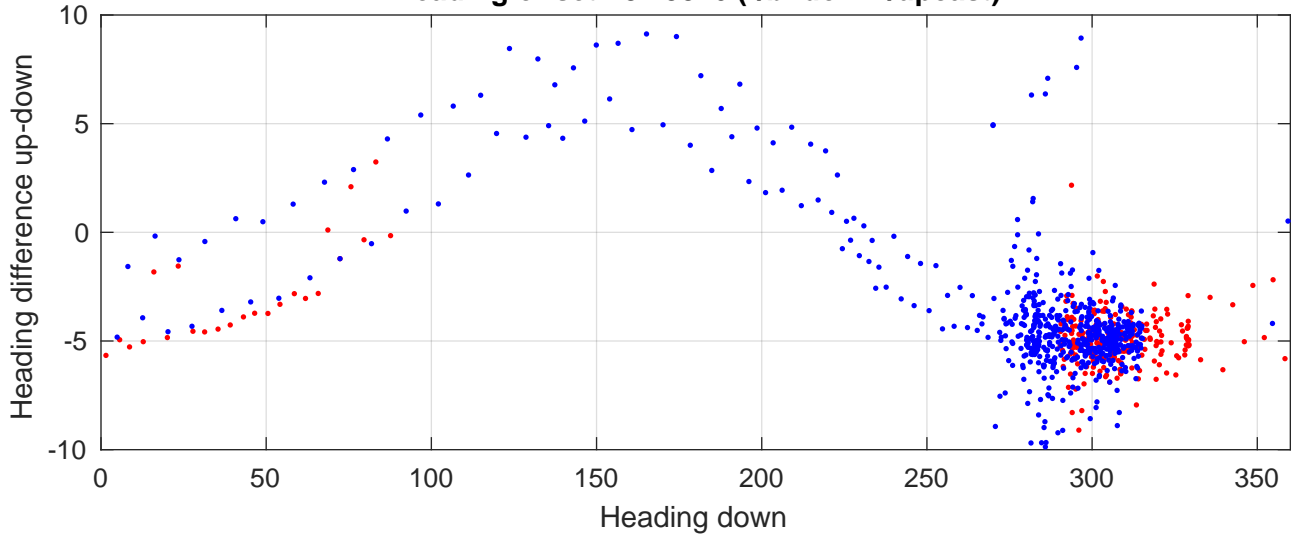

P2E station #301 (V7) Figure 6

Heading offset : 84.5876 (r/b: down-/upcast)

Pitch offset : -5.0571

Roll offset : -5.4798