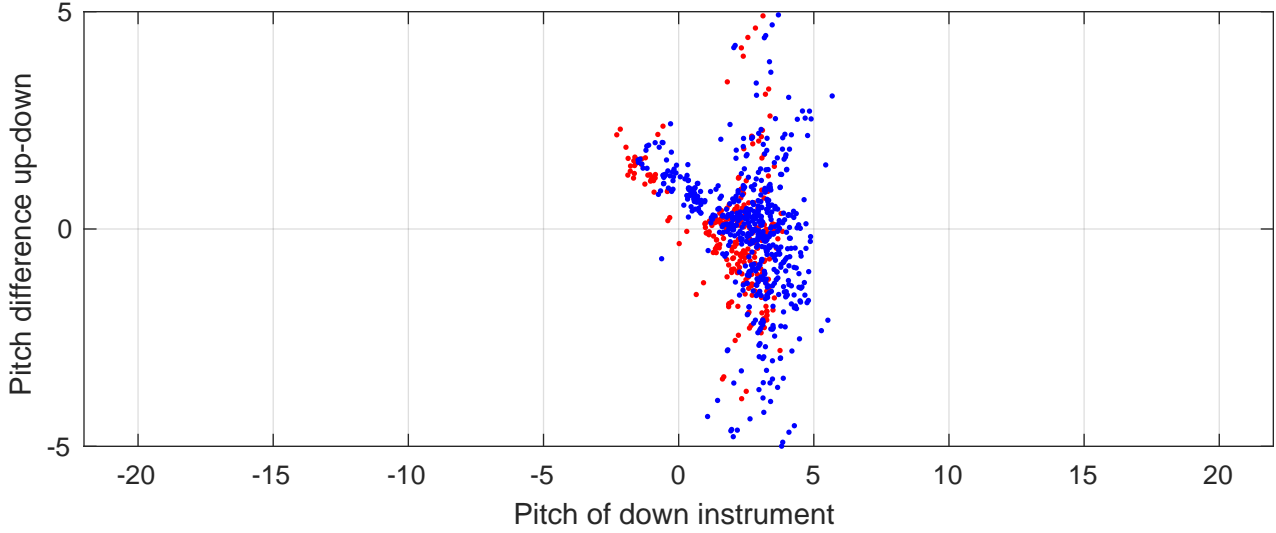

P2E station #301 (V7) Figure 6

Heading offset : 84.5876 (r/b: down-/upcast)

Pitch offset : -5.0571

Roll offset : -5.4798