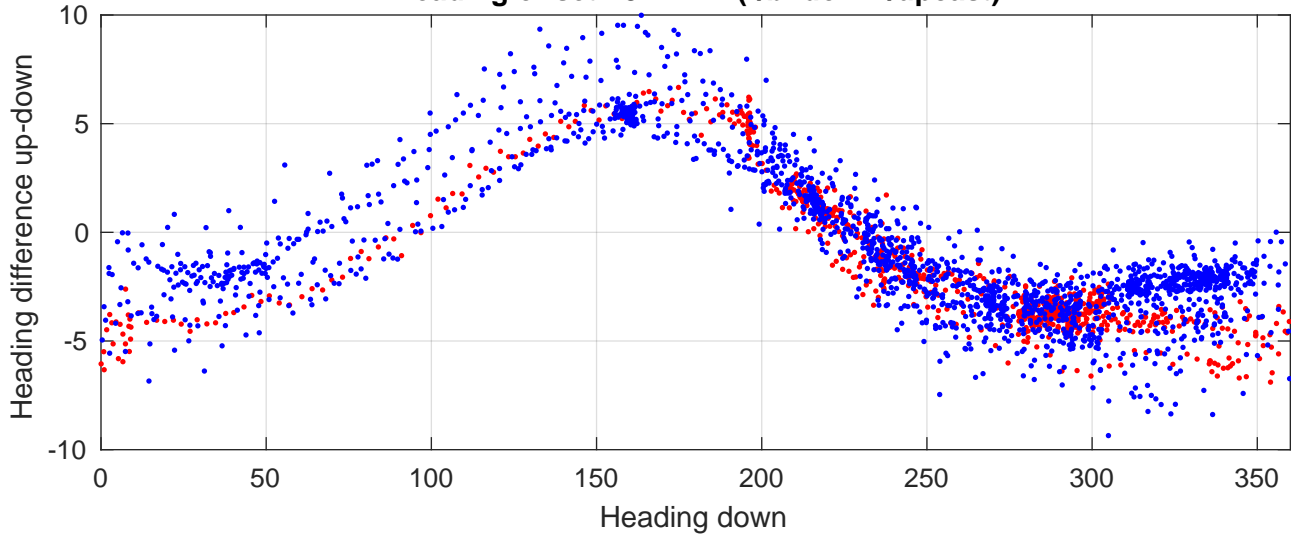

P2E station #401 (V7) Figure 6

Heading offset : 84.2472 (r/b: down-/upcast)

Pitch offset : -3.4351

Roll offset : -3.4029