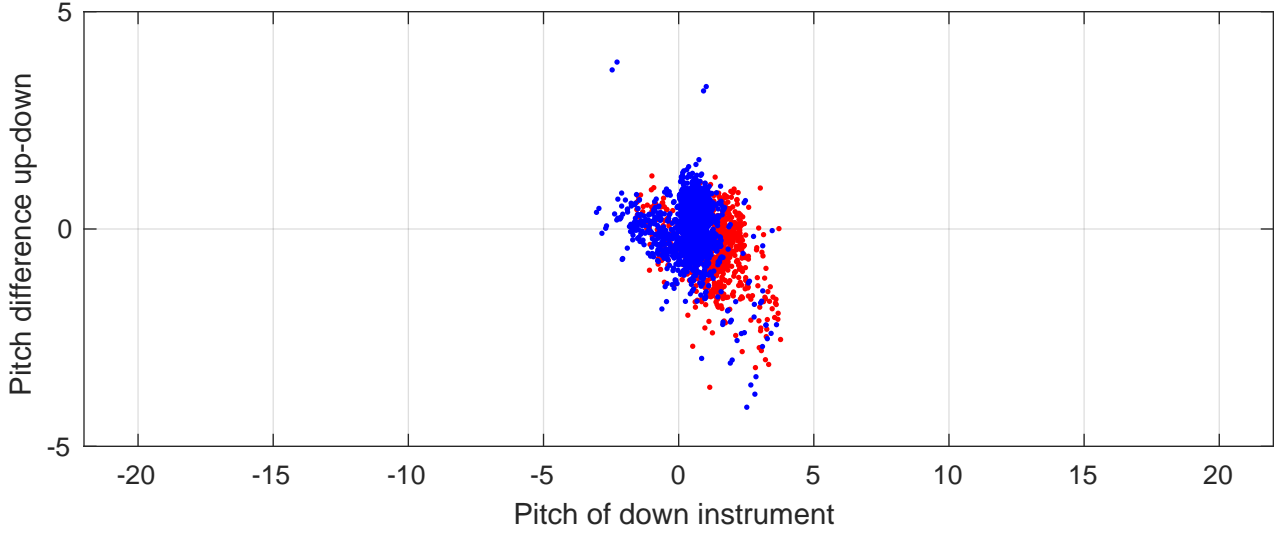

P2E station #401 (V7) Figure 6

Heading offset : 84.2472 (r/b: down-/upcast)

Pitch offset : -3.4351

Roll offset : -3.4029