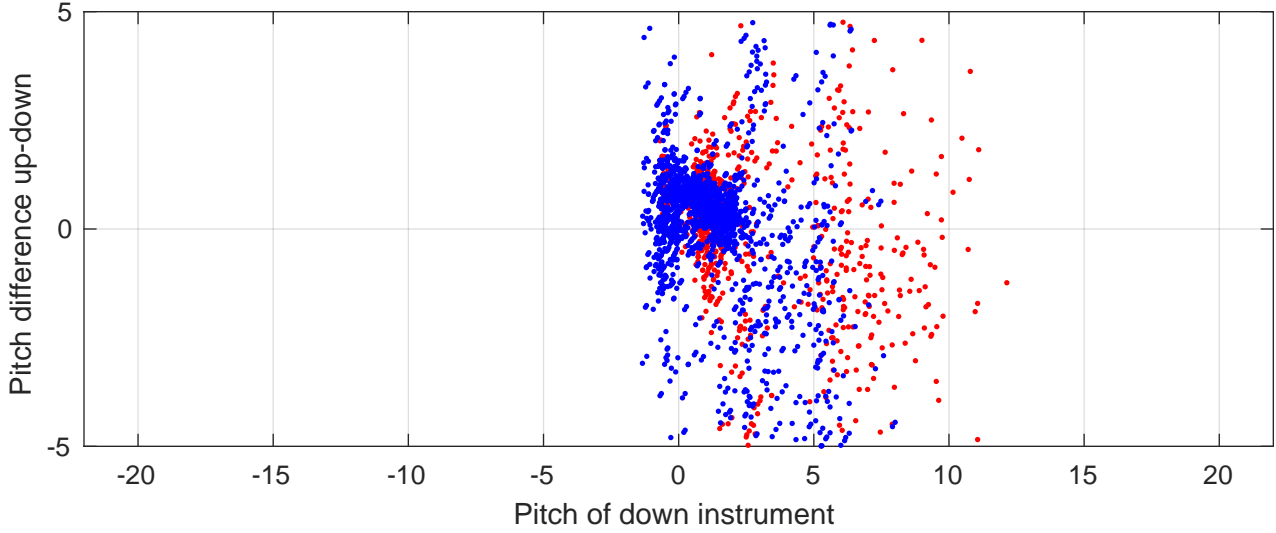

P2E station #501 (V7) Figure 6

Heading offset : 83.0744 (r/b: down-/upcast)

Pitch offset : -2.8755

Roll offset : -4.3197