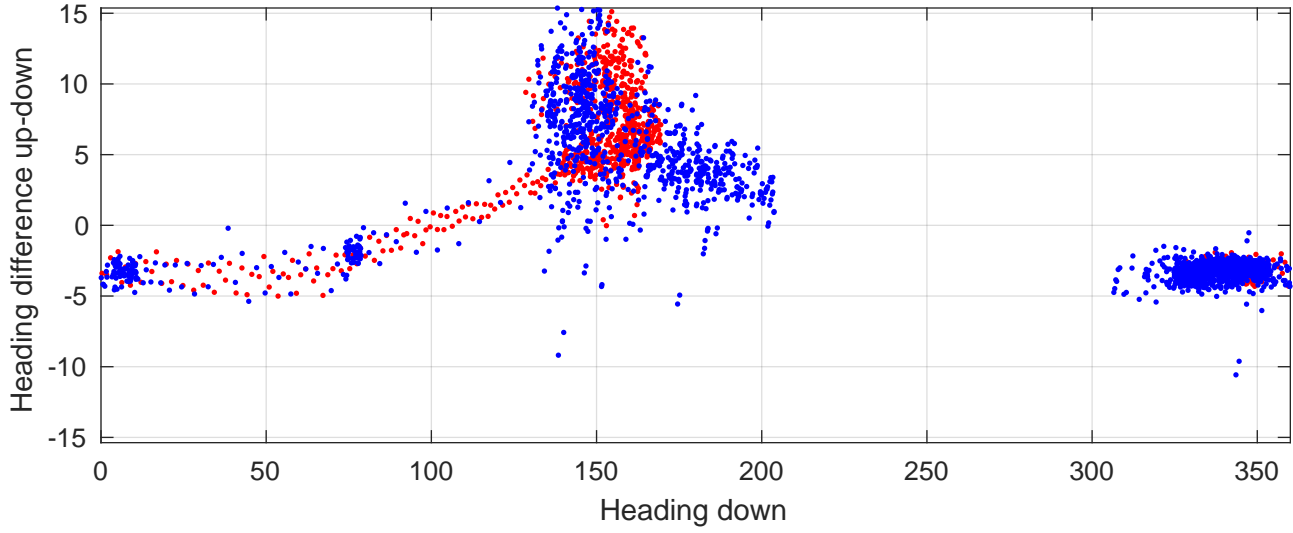

P2E station #501 (V7) Figure 6

Heading offset : 83.0744 (r/b: down-/upcast)

Pitch offset : -2.8755

Roll offset : -4.3197