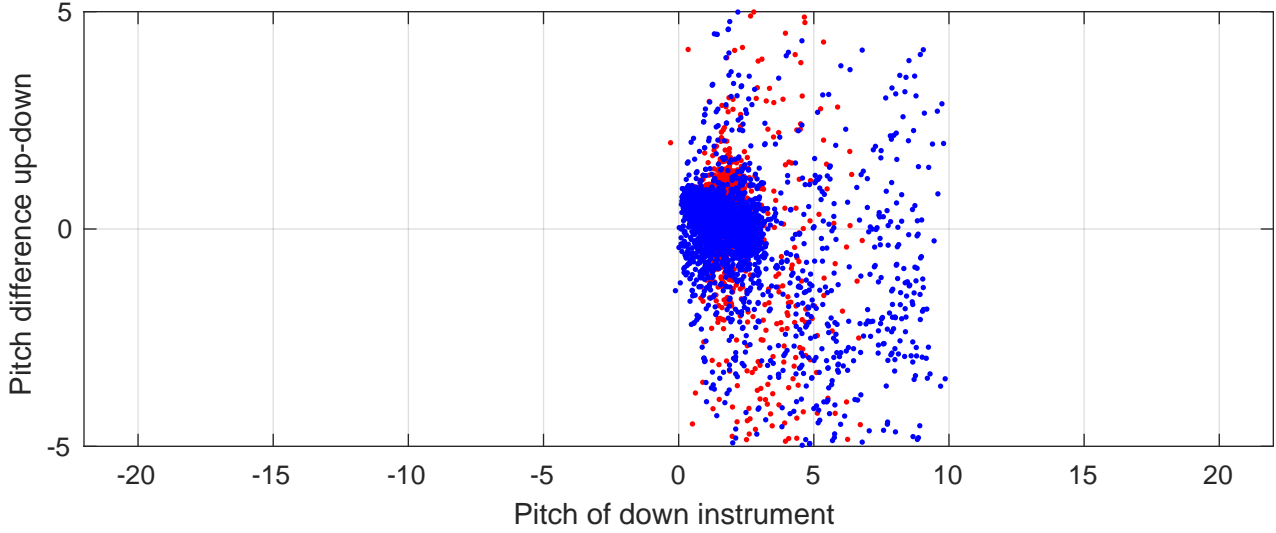

P2E station #601 (V7) Figure 6

Heading offset : 82.5389 (r/b: down-/upcast)

Pitch offset : -2.0003

Roll offset : -3.2362