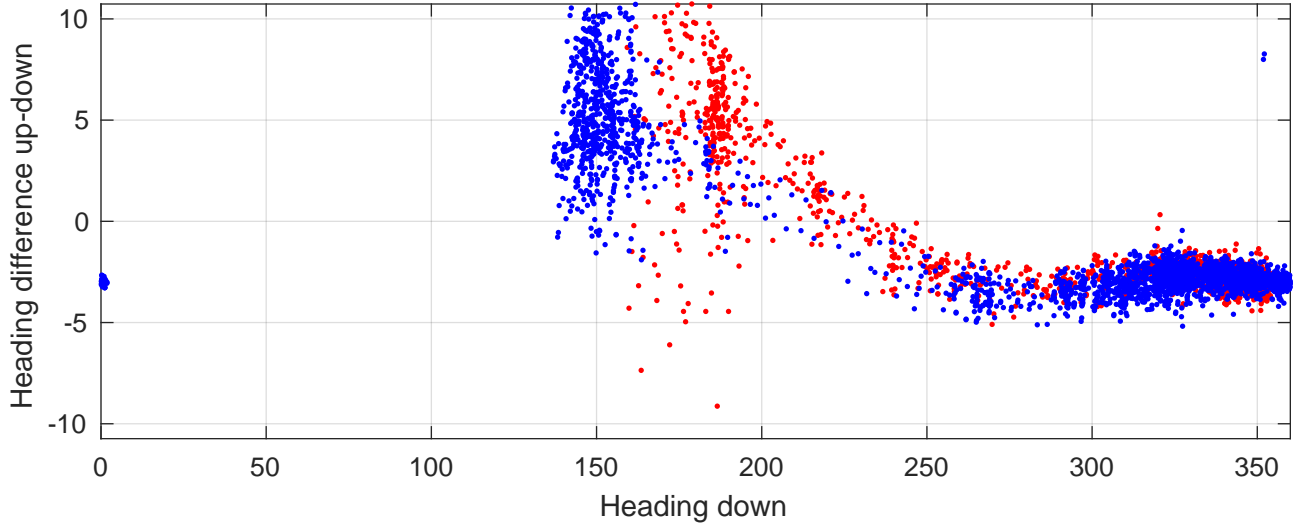

P2E station #601 (V7) Figure 6

Heading offset : 82.5389 (r/b: down-/upcast)

Pitch offset : -2.0003

Roll offset : -3.2362