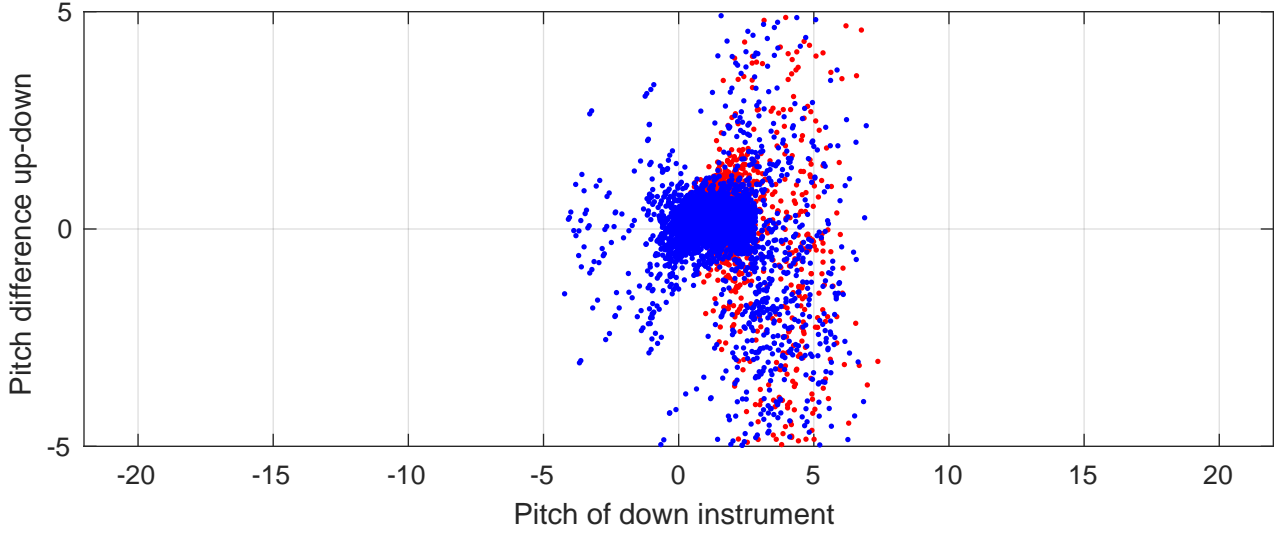

P2E station #701 (V7) Figure 6

Heading offset : 83.765 (r/b: down/upcast)

Pitch offset : -1.2763

Roll offset : -2.0772