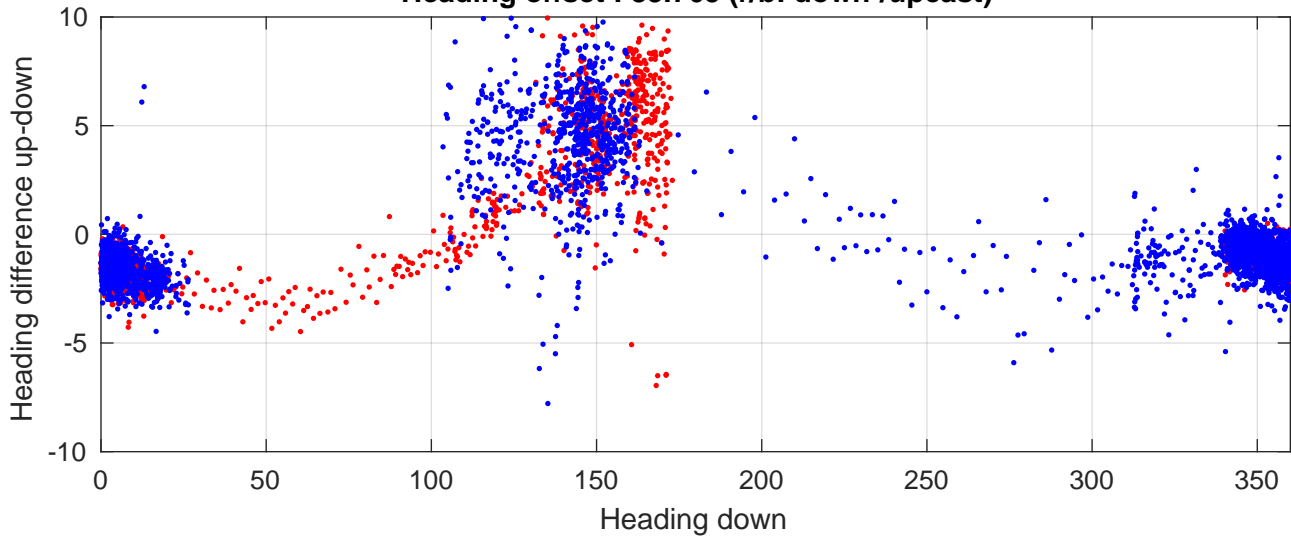

P2E station #701 (V7) Figure 6

Heading offset : 83.765 (r/b: down/upcast)

Pitch offset : -1.2763

Roll offset : -2.0772