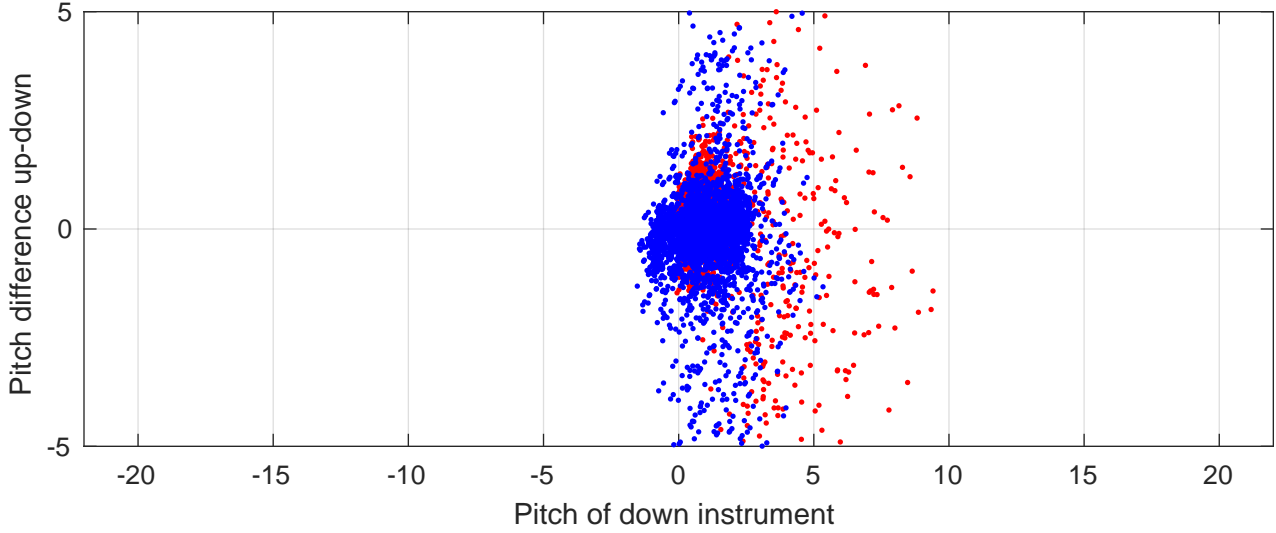

P2E station #801 (V7) Figure 6

Heading offset : 84.0681 (r/b: down-/upcast)

Pitch offset : -0.02297

Roll offset : -1.4054