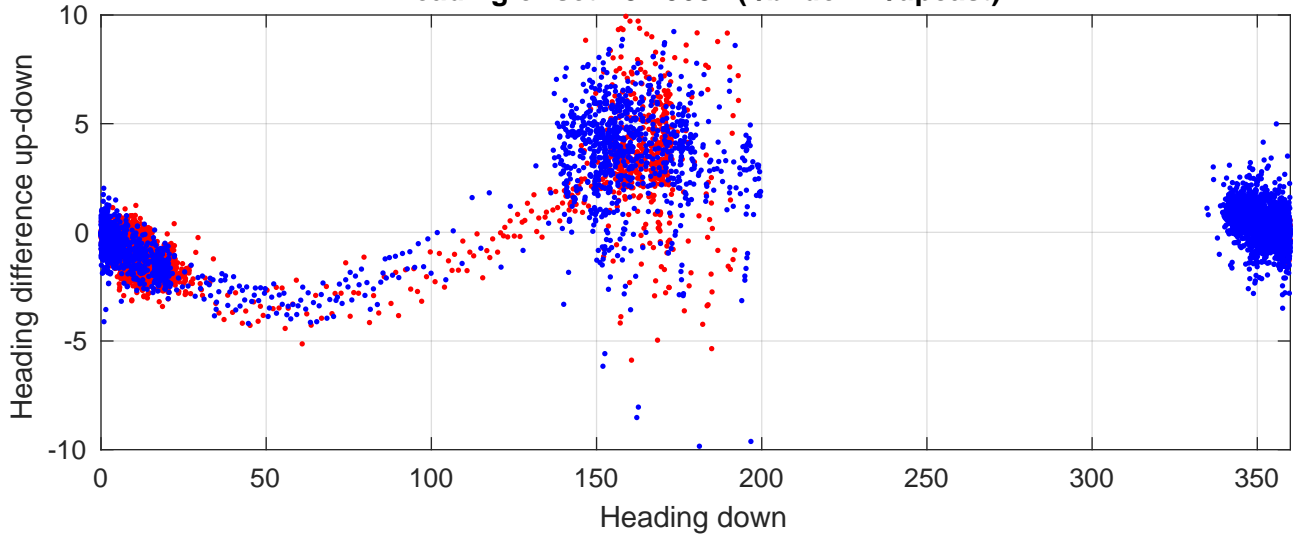

P2E station #801 (V7) Figure 6

Heading offset : 84.0681 (r/b: down-/upcast)

Pitch offset : -0.02297

Roll offset : -1.4054