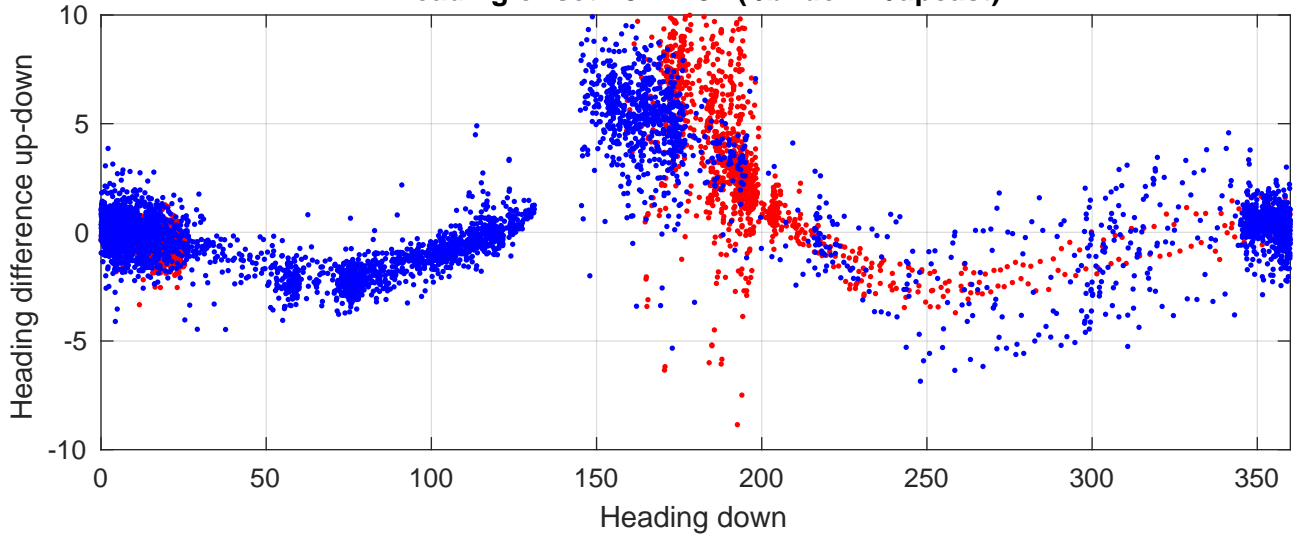

P2E station #904 (V7) Figure 6

Heading offset : 84.4797 (r/b: down-/upcast)

Pitch offset : -2.4229

Roll offset : -3.2861