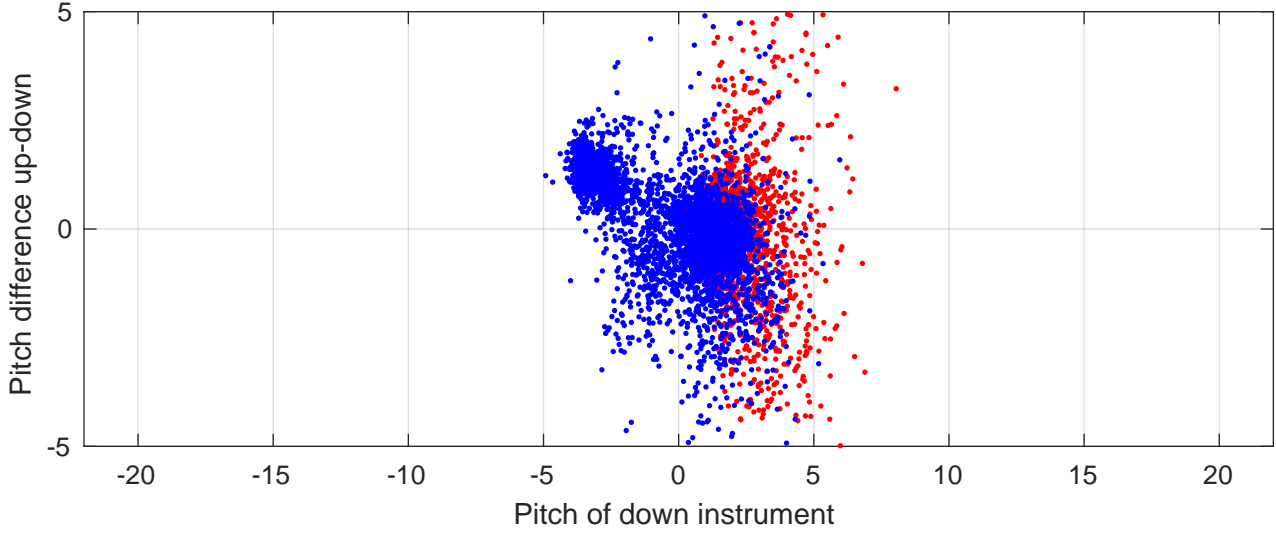

P2E station #904 (V7) Figure 6

Heading offset : 84.4797 (r/b: down-/upcast)

Pitch offset : -2.4229

Roll offset : -3.2861