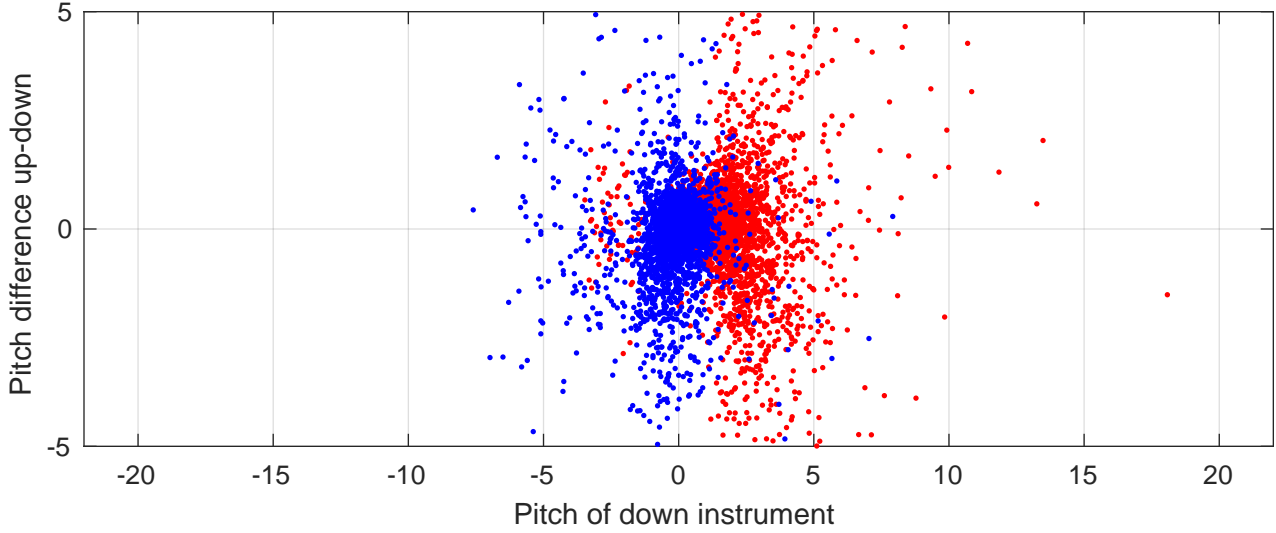

P2E station #1001 (V7) Figure 6

Heading offset : 84.1427 (r/b: down-/upcast)

Pitch offset : -1.4656

Roll offset : -2.3709