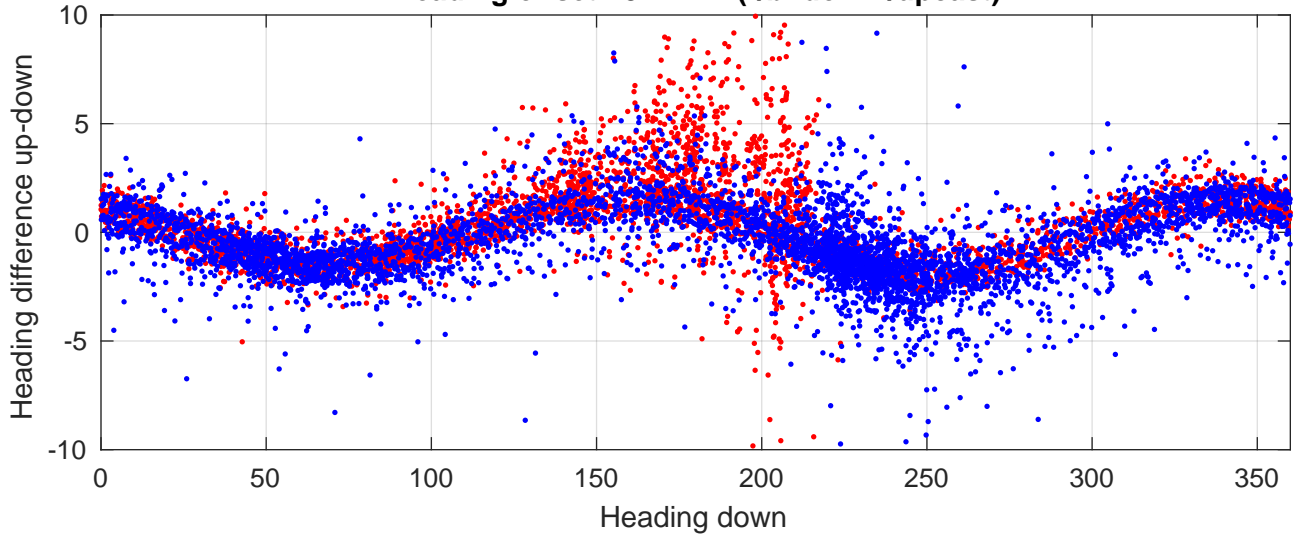

P2E station #1001 (V7) Figure 6

Heading offset : 84.1427 (r/b: down-/upcast)

Pitch offset : -1.4656

Roll offset : -2.3709