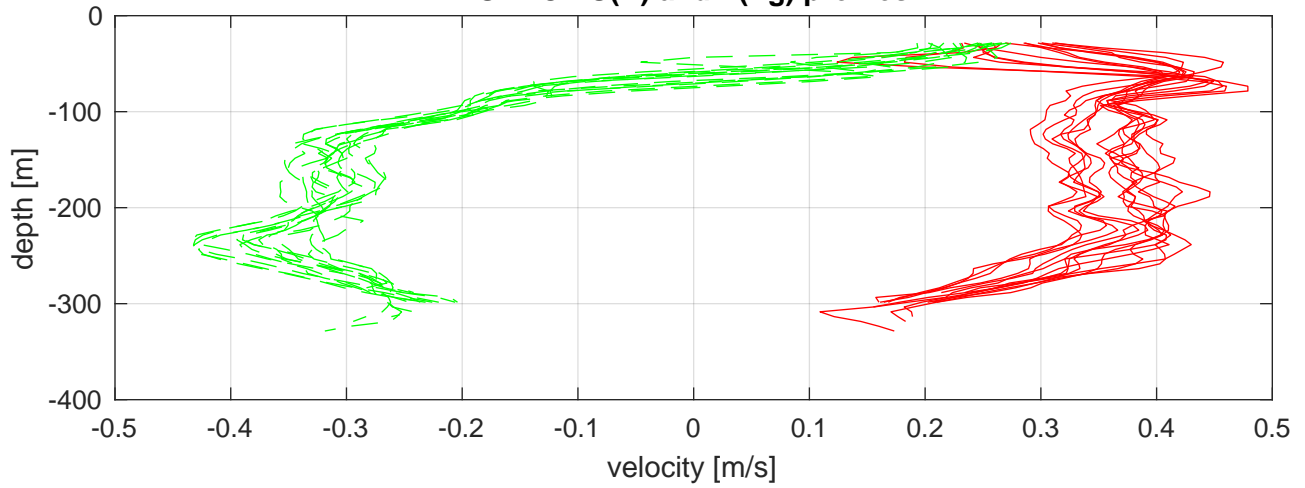

P2E station #1001 (V7)
SADCP U(-r) and V(--g) profiles

ship nav (g.) start (bp) end (kp) SADCP (rp)